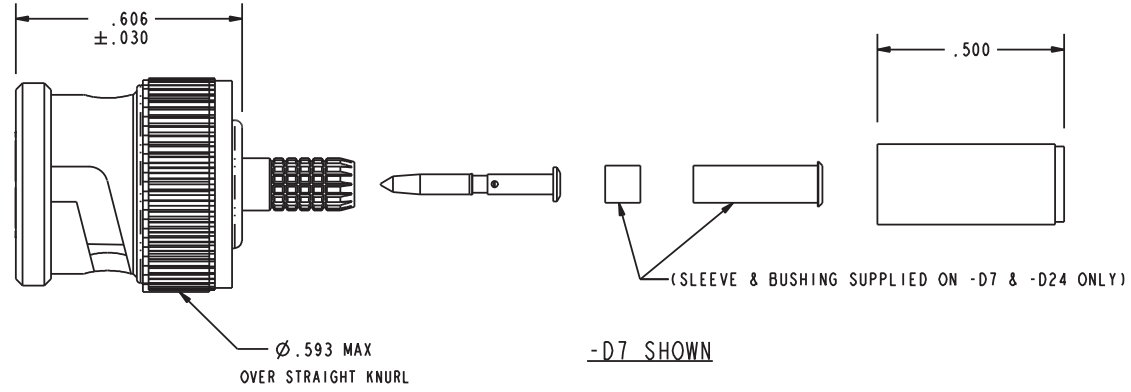

REVISIONS			
REV	DESCRIPTIONS	DATE	APPROVED
S	ECO 53205	5/17/11	Tko

DASH NO	CABLE ACCOMMODATED	A HEX	ASSEMBLE PER
-D1	COMM/SCOPE 7538	.178	TAI-247
-D2	BELDEN 1505A GEPKO VPM2000	.255	
-D3	RG-59		
-D4	BELDEN 1694A GEPKO VSD2001	.290	
-D5	BELDEN 7731A COMM/SCOPE 5906	.403	
-D6	BELDEN 1695A	.290	
-D7	BELDEN 9221 RG-179	.178	
-D8	BELDEN 1506A GEPKO VPM2000TK	.255	
-D9	BELDEN 9209		
-D10	BELDEN 8281	.324	
-D11	WESTPENN 25815	.255	
-D12	NOKIA 0.6/2.8	.213	
-D13	COMM/SCOPE 7530	.344	
-D14	BELDEN 8279 GEPKO VPM618 CANARE L-3CFB	.255	
-D15	COMM/SCOPE F59	.290	
-D16	BELDEN 7732A COMM/SCOPE 2285	.403	
-D17	NK NETWORKS 0.6/3.7	.290	
-D18	COMM/SCOPE S59 HEC		
-D19	BELDEN 1855A	.213	
-D20	BELDEN 1505F	.255	
-D21	VDM230	.213	
-D23	M17/2 (RG 6)	.344	
-D24	BELDEN 179DT	.178	
-D25	BELDEN 1694F	.324	

RECOMMENDED HEX CRIMP

3. EXAMPLE OF A COMPLETE MODEL NO:

UPL2000 - D1
BASIC P/N   DASH NO.
                                         PER TABLE

2. RF COAXIAL 75Ω BNC FULL CRIMP CABLE PLUG FOR DIGITAL APPLICATION

1. FINISH: BODY: TFS-1A (NICKEL)
OUTER CONTACT: TFS-1Z (GOLD FLASH Pd Ni)
PIN: TFS-1B (GOLD)
BAYONET SLEEVE: BLACK ELECTROLESS NICKEL

NOTES: UNLESS OTHERWISE SPECIFIED.

INTERPRET DRAWING PER MIL-STD-100. DIMENSIONS ARE IN INCHES AND INCLUDE FINISH THICKNESS UNLESS OTHERWISE SPECIFIED.		TO: UNLESS SPECIFIED: .1X ± .02 .2X ± .010 .3XX ± .1° 00' CRITICAL		cinch CONNECTIVITY SOLUTIONS 299 Johnson Ave. Ste. 100 Waseca, MN 56093 1-800-247-8256	
DRN: BPK CHK: Tko QUALITY DRAWN APPROVED SURFACE AREA	DATE: 5/17/11	MATERIAL:	FINISH:	TITLE: UPL2000	
SIZE: N/A BLANK LENGTH (REF. ONLY): APPROVED: N/A SURFACE AREA:		CAGE CODE: B14949	DRAWING NO.: 1-0569	REV: S	SCALE: 2/1 DATE: 4/23/01 SHEET: 1 OF 2