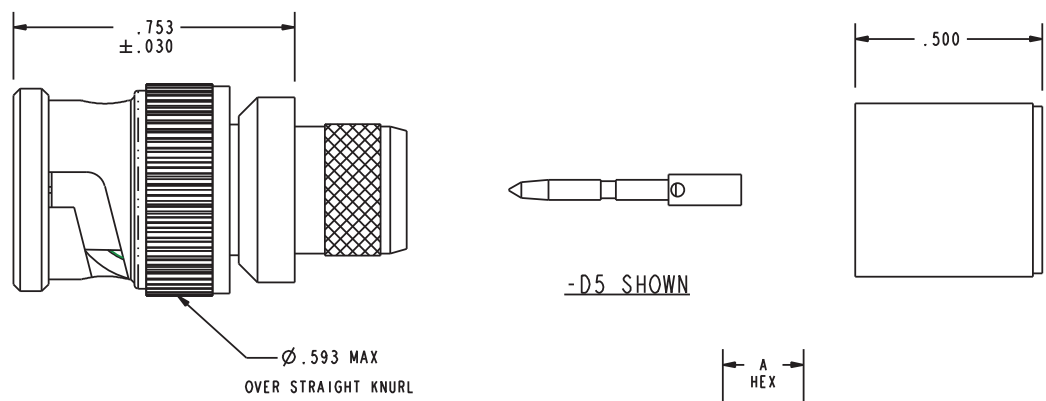

REVISIONS			
REV	DESCRIPTIONS	DATE	APPROVED
S	ECO 53205	5/17/11	Tko

DASH NO	CABLE ACCOMMODATED	A HEX	ASSEMBLE PER
-D1	COMM/SCOPE 7538	.178	TAI-247
-D2	BELDEN 1505A GEPKO VPM2000	.255	
-D3	RG-59		
-D4	BELDEN 1694A GEPKO VSD2001	.290	
-D5	BELDEN 7731A COMM/SCOPE 5906	.403	
-D6	BELDEN 1695A	.290	
-D7	BELDEN 9221 RG-179	.178	
-D8	BELDEN 1506A GEPKO VPM2000TK	.255	
-D9	BELDEN 9209		
-D10	BELDEN 8281	.324	
-D11	WESTPENN 25815	.255	
-D12	NOKIA 0.6/2.8	.213	
-D13	COMM/SCOPE 7530	.344	
-D14	BELDEN 8279 GEPKO VPM618 CANARE L-3CFB	.255	
-D15	COMM/SCOPE F59	.290	
-D16	BELDEN 7732A COMM/SCOPE 2285	.403	
-D17	NK NETWORKS 0.6/3.7	.290	
-D18	COMM/SCOPE S59 HEC		
-D19	BELDEN 1855A	.213	
-D20	BELDEN 1505F	.255	
-D21	VDM230	.213	
-D23	M17/2 (RG 6)	.344	
-D24	BELDEN 179DT	.178	
-D25	BELDEN 1694F	.324	

RECOMMENDED HEX CRIMP

3. EXAMPLE OF A COMPLETE MODEL NO:

UPL2000 - D1
BASIC P/N   DASH NO.
                                         PER TABLE

2. RF COAXIAL 75Ω BNC FULL CRIMP CABLE PLUG FOR DIGITAL APPLICATION

1. FINISH: BODY: TFS-1A (NICKEL)
OUTER CONTACT: TFS-1Z (GOLD FLASH Pd Ni)
PIN: TFS-1B (GOLD)
BAYONET SLEEVE: BLACK ELECTROLESS NICKEL

NOTES: UNLESS OTHERWISE SPECIFIED.

INTERPRET DRAWING PER MIL-STD-100. DIMENSIONS ARE IN INCHES AND INCLUDE FINISH THICKNESS UNLESS OTHERWISE SPECIFIED.		TO: UNLESS SPECIFIED: .1X ± .02 .2X ± .010 .3XX ± .1° 00' CRITICAL		cinch CONNECTIVITY SOLUTIONS 299 Johnson Ave. Ste. 100 Waseca, MN 56093 1-800-247-8256	
DRN: BPK CHK: Tko QUALITY DRAWN APPROVED SURFACE AREA	DATE: 5/17/11	MATERIAL:	FINISH:	TITLE: UPL2000	
SIZE: N/A BLANK LENGTH (REF. ONLY): APPROVED: N/A SURFACE AREA:		CAGE CODE: B14949	DRAWING NO.: 1-0569	REV: S	SCALE: 2/1 DATE: 4/23/01 SHEET: 1 OF 2