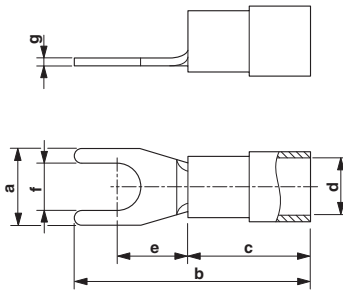

Key Commercial Data

Packing unit	1 pc
Minimum order quantity	50 pc
Weight per Piece (excluding packing)	1.01 g
Custom tariff number	85369010
Country of origin	China

Technical data

Dimensions

Length (b)	22.5 mm
Width (a)	10.7 mm
Maximum stripping length	8 mm
Length of insulation sleeve (c)	11 mm
Inner dimension of the insulating collar (d)	4.5 mm
Inner diameter (f)	6.5 mm
Material thickness (g)	0.8 mm

Approvals

EAC / EAC

Ex Approvals

Fork-type cable lug - C-FCI 2,5/M6 - 3240041

Approvals

Approvals submitted

Approval details

EAC

EAC

Drawings

Dimensional drawing

Mouser Electronics

Authorized Distributor

Click to View Pricing, Inventory, Delivery & Lifecycle Information:

[Phoenix Contact:](#)

[3240041](#)