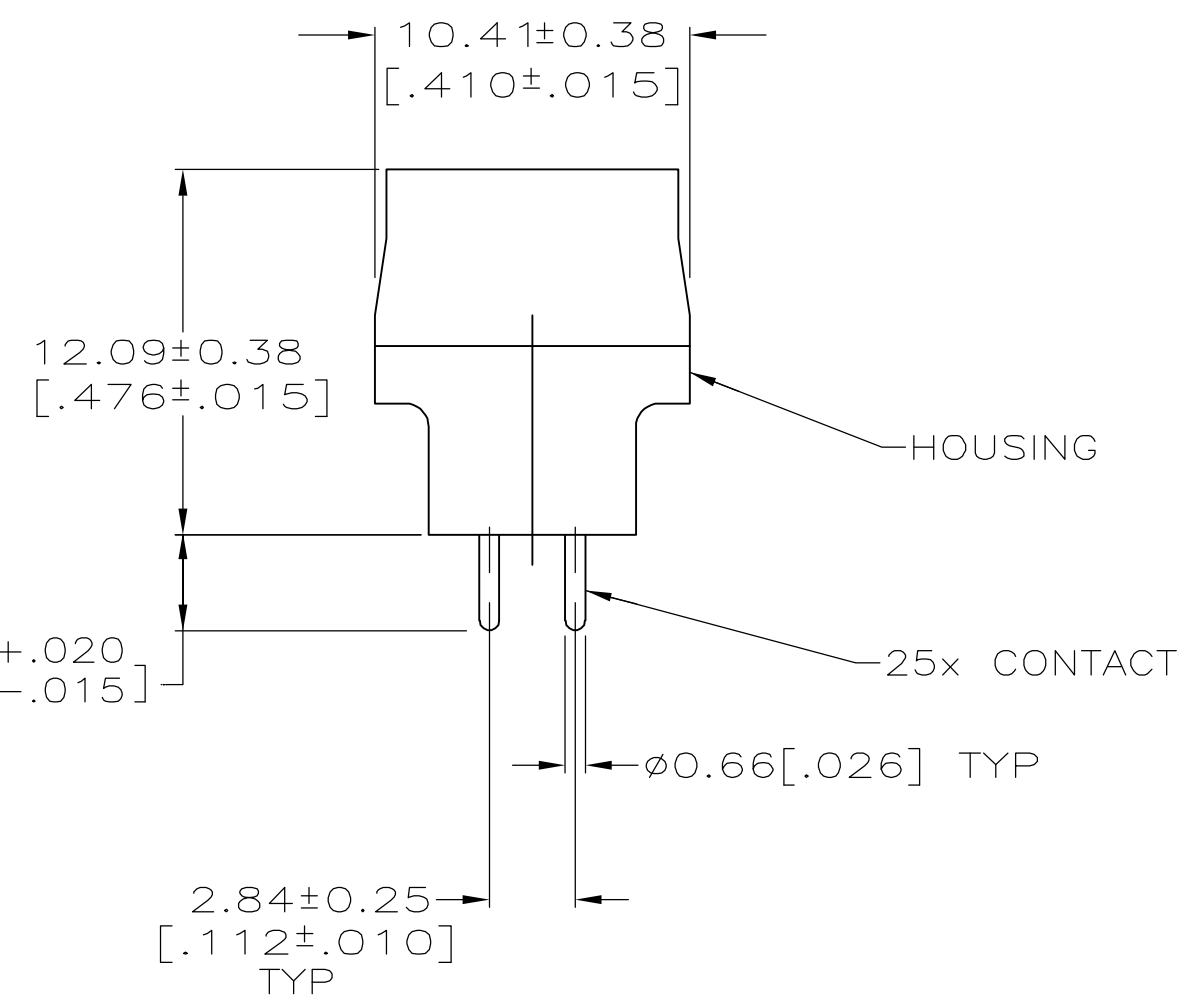

- 1 HOUSING: BLACK POLYESTER, UL 94V-0 RATED; CONTACTS: BRASS
- 2 GOLD PLATED FOR LENGTH OF 3.81[.150] MIN FROM MATING END, GOLD FLASH IN MATED AREA, 2.54µm [.000100] MIN TIN OR TIN-LEAD FOR A LENGTH OF DIMENSION A FROM OPPOSITE END, ALL OVER 1.27µm [.000050] MIN NICKEL.
- 3 GOLD PLATED FOR LENGTH OF 3.81[.150] MIN FROM MATING END, 0.76µm [.000030] MIN GOLD IN MATED AREA, 2.54µm [.000100] MIN TIN OR TIN-LEAD FOR A LENGTH OF DIMENSION A FROM OPPOSITE END, ALL OVER 1.27µm [.000050] MIN NICKEL.
OR
GOLD FLASH OVER PALLADIUM NICKEL PLATED FOR LENGTH OF 3.81 [.150] MIN FROM MATING END, 0.76µm [.000030] MIN PALLADIUM NICKEL IN MATED AREA, 2.54µm [.000100] MIN TIN OR TIN-LEAD FOR A LENGTH OF DIMENSION A FROM OPPOSITE END, BOTH OVER 1.27µm [.000050] MIN NICKEL.

STATUS	DATE	DESCRIPTION	REV	PART NUMBER
OBSOLETE	6.35 [.250]		3	208008-6
OBSOLETE	6.35 [.250]		2	208008-5
OBSOLETE	4.32 [.170]		3	208008-4
SUPSD BY 208008-4				
	4.32 [.170]		2	208008-3
	3.18 [.125]		3	208008-2
	3.18 [.125]		2	208008-1
A				CONTACT FINISH
				PART NUMBER

RECOMMENDED PC BOARD MOUNTING DIMENSIONS

THIS DRAWING IS A CONTROLLED DOCUMENT.		DWN G.PETERS 12SEP05	Tyco Electronics Corporation Harrisburg, PA 17105-3608	
DIMENSIONS: mm [INCHES]		CHK S.BOLASH 12SEP05		
TOLERANCES UNLESS OTHERWISE SPECIFIED:		APVD M.WALMSLEY 12SEP05	NAME	
0 PLC ± -		PRODUCT SPEC	108-40025	
1 PLC ± -		APPLICATION SPEC	PLUG ASSEMBLY, SIZE 3, 25 POSN, VERTICAL, AMPLIMITE HD-20	
2 PLC ± 0.13 [.005]			SIZE	CAGE CODE
3 PLC ± -			A2	00779
4 PLC ± -			DRAWING NO	RESTRICTED TO
ANGLES ± -			C=208008	-
FINISH			SCALE	SHEET
1	2 3		4:1	1 of 1
CUSTOMER DRAWING			REV	J