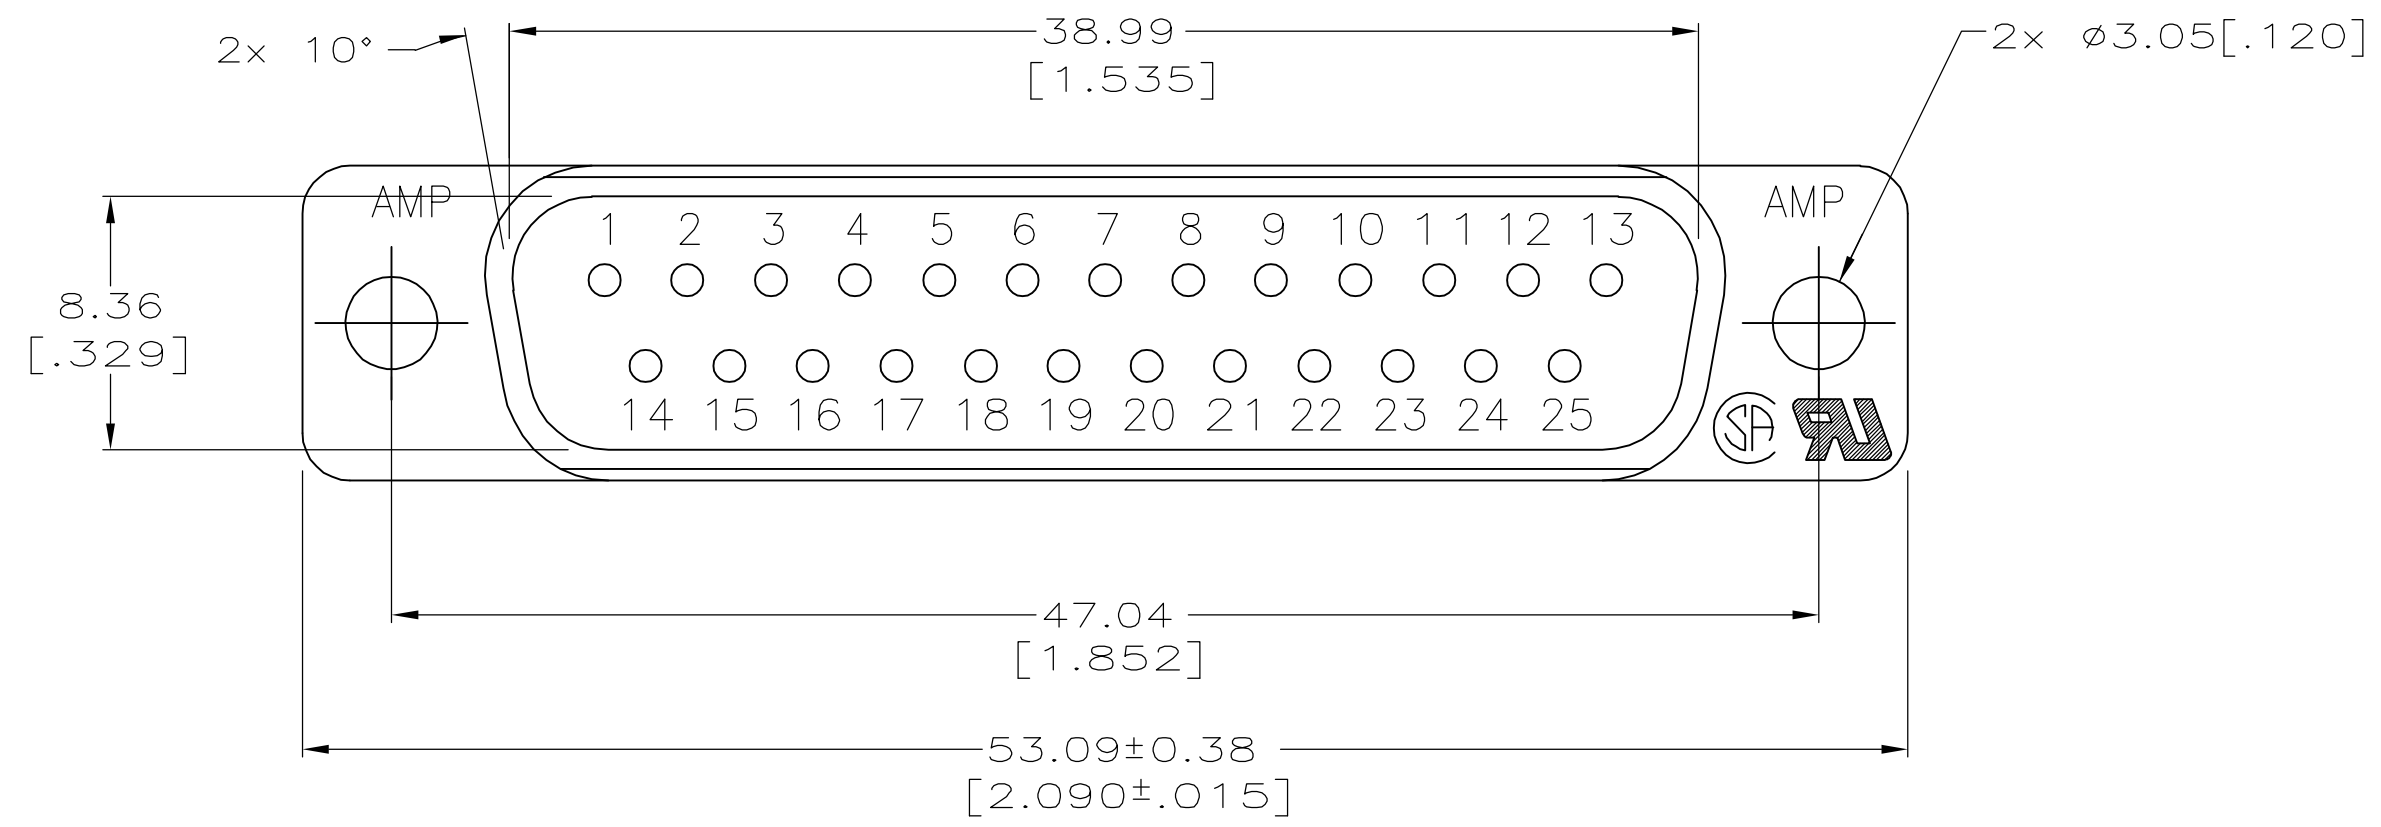

- 1 HOUSING: BLACK POLYESTER, UL 94V-0 RATED; CONTACTS: BRASS
- 2 GOLD PLATED FOR LENGTH OF 3.81[.150] MIN FROM MATING END, GOLD FLASH IN MATED AREA, 2.54µm [.000100] MIN TIN OR TIN-LEAD FOR A LENGTH OF DIMENSION A FROM OPPOSITE END, ALL OVER 1.27µm [.000050] MIN NICKEL.
- 3 GOLD PLATED FOR LENGTH OF 3.81[.150] MIN FROM MATING END, 0.76µm [.000030] MIN GOLD IN MATED AREA, 2.54µm [.000100] MIN TIN OR TIN-LEAD FOR A LENGTH OF DIMENSION A FROM OPPOSITE END, ALL OVER 1.27µm [.000050] MIN NICKEL.
OR
GOLD FLASH OVER PALLADIUM NICKEL PLATED FOR LENGTH OF 3.81 [.150] MIN FROM MATING END, 0.76µm [.000030] MIN PALLADIUM NICKEL IN MATED AREA, 2.54µm [.000100] MIN TIN OR TIN-LEAD FOR A LENGTH OF DIMENSION A FROM OPPOSITE END, BOTH OVER 1.27µm [.000050] MIN NICKEL.

STATUS	DATE	DESCRIPTION	REV	PART NUMBER
OBSOLETE	6.35 [.250]		3	208008-6
OBSOLETE	6.35 [.250]		2	208008-5
OBSOLETE	4.32 [.170]		3	208008-4
SUPSD BY 208008-4				
	4.32 [.170]		2	208008-3
	3.18 [.125]		3	208008-2
	3.18 [.125]		2	208008-1
A				CONTACT FINISH
				PART NUMBER

RECOMMENDED PC BOARD MOUNTING DIMENSIONS

THIS DRAWING IS A CONTROLLED DOCUMENT.		DWN G.PETERS 12SEP05	Tyco Electronics Corporation Harrisburg, PA 17105-3608	
DIMENSIONS: mm [INCHES]		CHK S.BOLASH 12SEP05		
TOLERANCES UNLESS OTHERWISE SPECIFIED:		APVD M.WALMSLEY 12SEP05	NAME	
0 PLC ± -		PRODUCT SPEC	108-40025	
1 PLC ± -		APPLICATION SPEC	PLUG ASSEMBLY, SIZE 3, 25 POSN, VERTICAL, AMPLIMITE HD-20	
2 PLC ± 0.13 [.005]			SIZE	CAGE CODE
3 PLC ± -			A2	00779
4 PLC ± -			DRAWING NO	RESTRICTED TO
ANGLES ± -			C=208008	-
FINISH			SCALE	SHEET
1	2 3		4:1	1 of 1
CUSTOMER DRAWING			REV	J