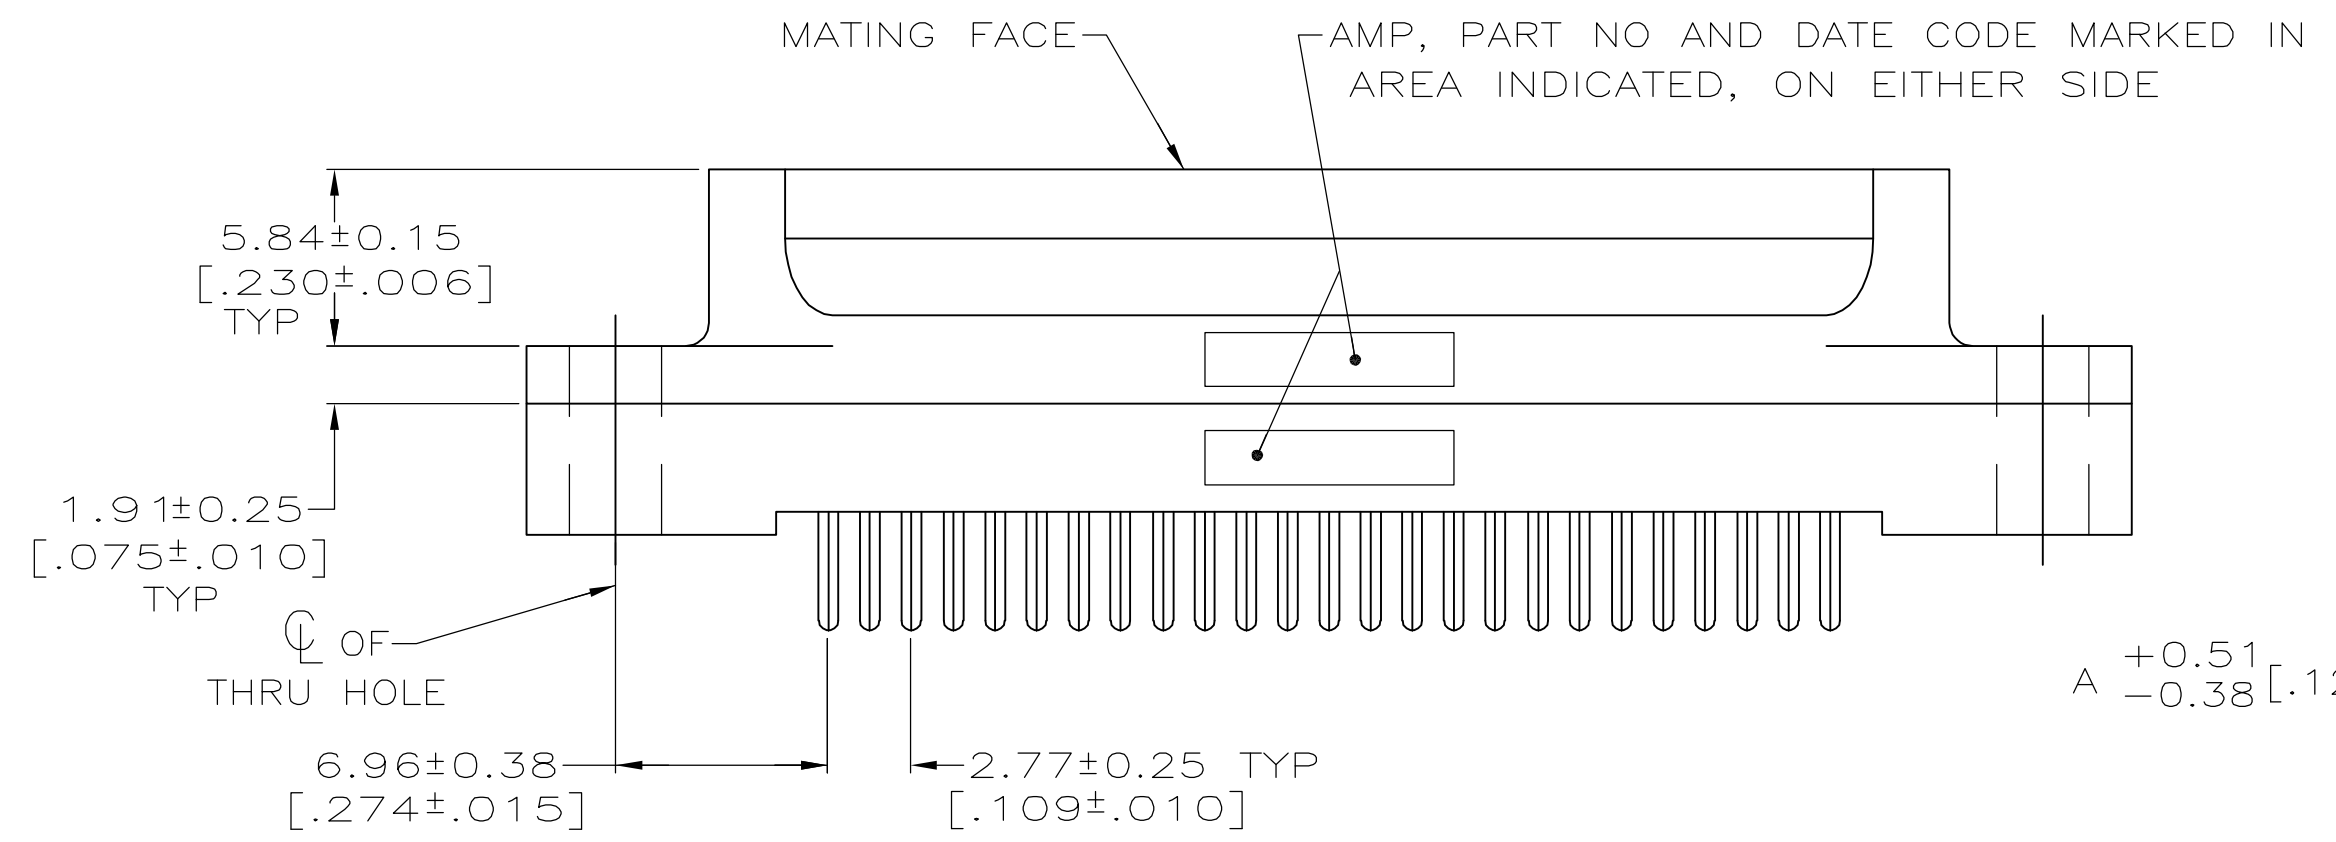

- 1 HOUSING: BLACK POLYESTER, UL 94V-0 RATED; CONTACTS: BRASS
- 2 GOLD PLATED FOR LENGTH OF 3.81[.150] MIN FROM MATING END, GOLD FLASH IN MATED AREA, 2.54µm [.000100] MIN TIN OR TIN-LEAD FOR A LENGTH OF DIMENSION A FROM OPPOSITE END, ALL OVER 1.27µm [.000050] MIN NICKEL.
- 3 GOLD PLATED FOR LENGTH OF 3.81[.150] MIN FROM MATING END, 0.76µm [.000030] MIN GOLD IN MATED AREA, 2.54µm [.000100] MIN TIN OR TIN-LEAD FOR A LENGTH OF DIMENSION A FROM OPPOSITE END, ALL OVER 1.27µm [.000050] MIN NICKEL.
OR
GOLD FLASH OVER PALLADIUM NICKEL PLATED FOR LENGTH OF 3.81 [.150] MIN FROM MATING END, 0.76µm [.000030] MIN PALLADIUM NICKEL IN MATED AREA, 2.54µm [.000100] MIN TIN OR TIN-LEAD FOR A LENGTH OF DIMENSION A FROM OPPOSITE END, BOTH OVER 1.27µm [.000050] MIN NICKEL.

STATUS	DATE	DESCRIPTION	REV	PART NUMBER
OBSOLETE	6.35 [.250]		3	208008-6
OBSOLETE	6.35 [.250]		2	208008-5
OBSOLETE	4.32 [.170]		3	208008-4
SUPSD BY 208008-4				
	4.32 [.170]		2	208008-3
	3.18 [.125]		3	208008-2
	3.18 [.125]		2	208008-1
A				CONTACT FINISH
				PART NUMBER