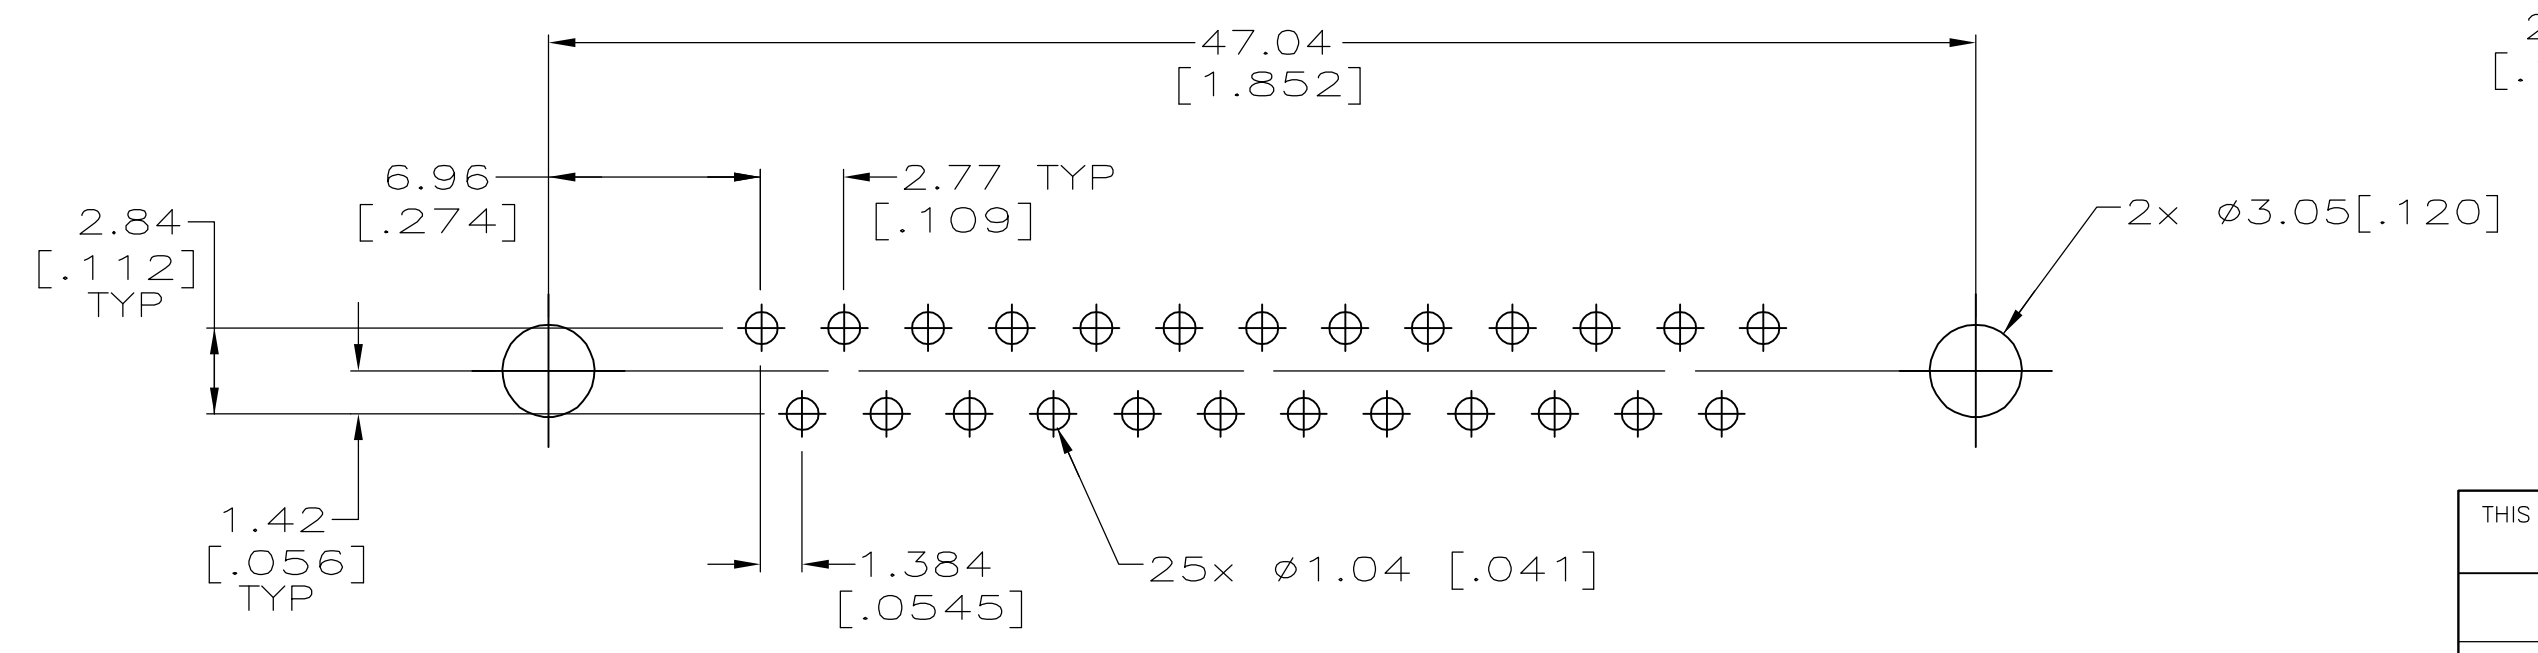

- 1 HOUSING: BLACK POLYESTER, UL 94V-0 RATED; CONTACTS: BRASS
- 2 GOLD PLATED FOR LENGTH OF 3.81[.150] MIN FROM MATING END, GOLD FLASH IN MATED AREA, 2.54µm [.000100] MIN TIN OR TIN-LEAD FOR A LENGTH OF DIMENSION A FROM OPPOSITE END, ALL OVER 1.27µm [.000050] MIN NICKEL.
- 3 GOLD PLATED FOR LENGTH OF 3.81[.150] MIN FROM MATING END, 0.76µm [.000030] MIN GOLD IN MATED AREA, 2.54µm [.000100] MIN TIN OR TIN-LEAD FOR A LENGTH OF DIMENSION A FROM OPPOSITE END, ALL OVER 1.27µm [.000050] MIN NICKEL.
OR
GOLD FLASH OVER PALLADIUM NICKEL PLATED FOR LENGTH OF 3.81 [.150] MIN FROM MATING END, 0.76µm [.000030] MIN PALLADIUM NICKEL IN MATED AREA, 2.54µm [.000100] MIN TIN OR TIN-LEAD FOR A LENGTH OF DIMENSION A FROM OPPOSITE END, BOTH OVER 1.27µm [.000050] MIN NICKEL.

STATUS	DATE	DESCRIPTION	REV	PART NUMBER
OBSOLETE	6.35 [.250]		3	208008-6
OBSOLETE	6.35 [.250]		2	208008-5
OBSOLETE	4.32 [.170]		3	208008-4
SUPSD BY 208008-4				
	4.32 [.170]		2	208008-3
	3.18 [.125]		3	208008-2
	3.18 [.125]		2	208008-1
A				CONTACT FINISH
				PART NUMBER

RECOMMENDED PC BOARD MOUNTING DIMENSIONS

THIS DRAWING IS A CONTROLLED DOCUMENT.		DWN G.PETERS 12SEP05	Tyco Electronics Corporation Harrisburg, PA 17105-3608	
DIMENSIONS: mm [INCHES]		CHK S.BOLASH 12SEP05		
TOLERANCES UNLESS OTHERWISE SPECIFIED:		APVD M.WALMSLEY 12SEP05	NAME	
0 PLC ± -		PRODUCT SPEC	108-40025	
1 PLC ± -		APPLICATION SPEC	PLUG ASSEMBLY, SIZE 3, 25 POSN, VERTICAL, AMPLIMITE HD-20	
2 PLC ± 0.13 [.005]			SIZE	CAGE CODE
3 PLC ± -			A2	00779
4 PLC ± -			DRAWING NO	RESTRICTED TO
ANGLES ± -			C=208008	-
FINISH			SCALE	SHEET
1	2 3		4:1	1 of 1
CUSTOMER DRAWING			REV	J