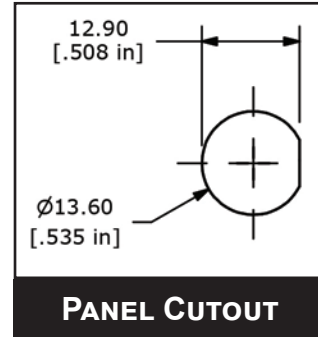

RP8100 SERIES PUSHBUTTON SWITCH

RP8101 NO LED B2 BUSHING

- ANTI-VANDAL SWITCHES
- DETECTOR SWITCHES
- DIP SWITCHES
- KEYLOCK SWITCHES
- NAVIGATION SWITCHES
- **PUSHBUTTON SWITCHES**
- ROCKER SWITCHES
- ROTARY SWITCHES
- SLIDE SWITCHES
- SNAP ACTION SWITCHES
- TACTILE SWITCHES
- TOGGLE SWITCHES
- CAP OPTIONS