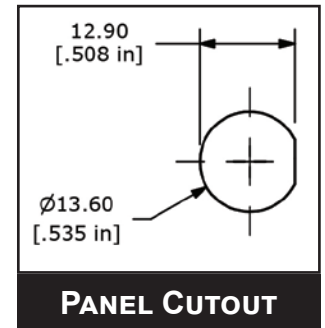

RP8100 SERIES PUSHBUTTON SWITCH

RP8100 w/ LED B2 BUSHING

PANEL CUTOUT

LED SCHEMATIC

RP8100 w/o LED B2 BUSHING

PANEL CUTOUT

SCHEMATIC

RP8100 SERIES PUSHBUTTON SWITCH