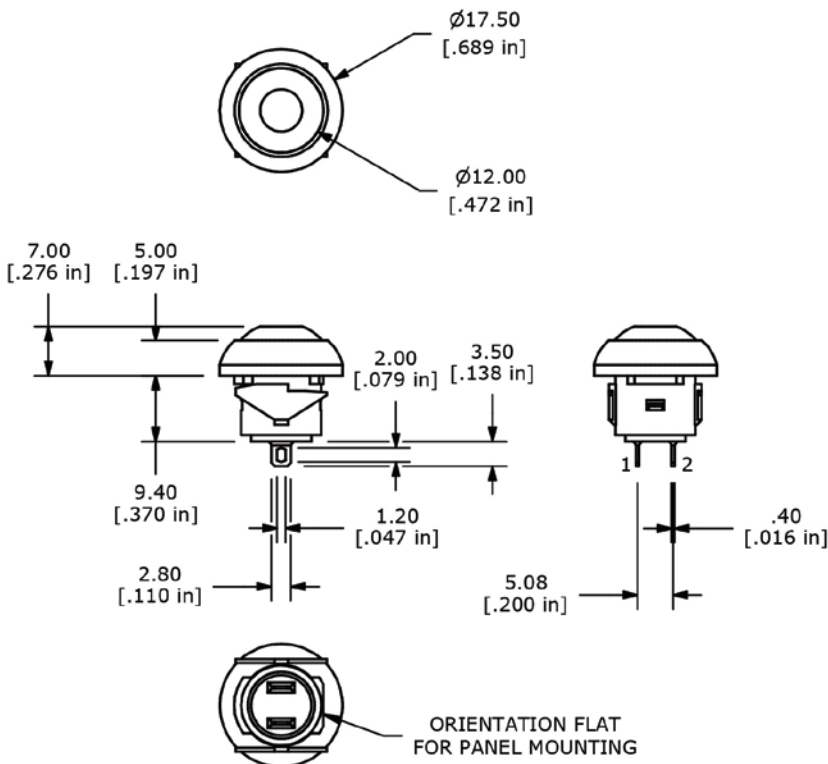

RP8100 SERIES PUSHBUTTON SWITCH

RP8100 w/LED B1 BUSHING

RP8100 w/o LED B1 BUSHING

ANTI-VANDAL SWITCHES
DETECTOR SWITCHES
DIP SWITCHES
KEYLOCK SWITCHES
NAVIGATION SWITCHES
PUSHBUTTON SWITCHES
ROCKER SWITCHES
ROTARY SWITCHES
SLIDE SWITCHES
SNAP ACTION SWITCHES
TACTILE SWITCHES
TOGGLE SWITCHES
CAP OPTIONS

RP8100 SERIES PUSHBUTTON SWITCH

RP8100 w/ LED B2 BUSHING

PANEL CUTOUT

LED SCHEMATIC

RP8100 w/o LED B2 BUSHING

PANEL CUTOUT

SCHEMATIC

RP8100 SERIES PUSHBUTTON SWITCH