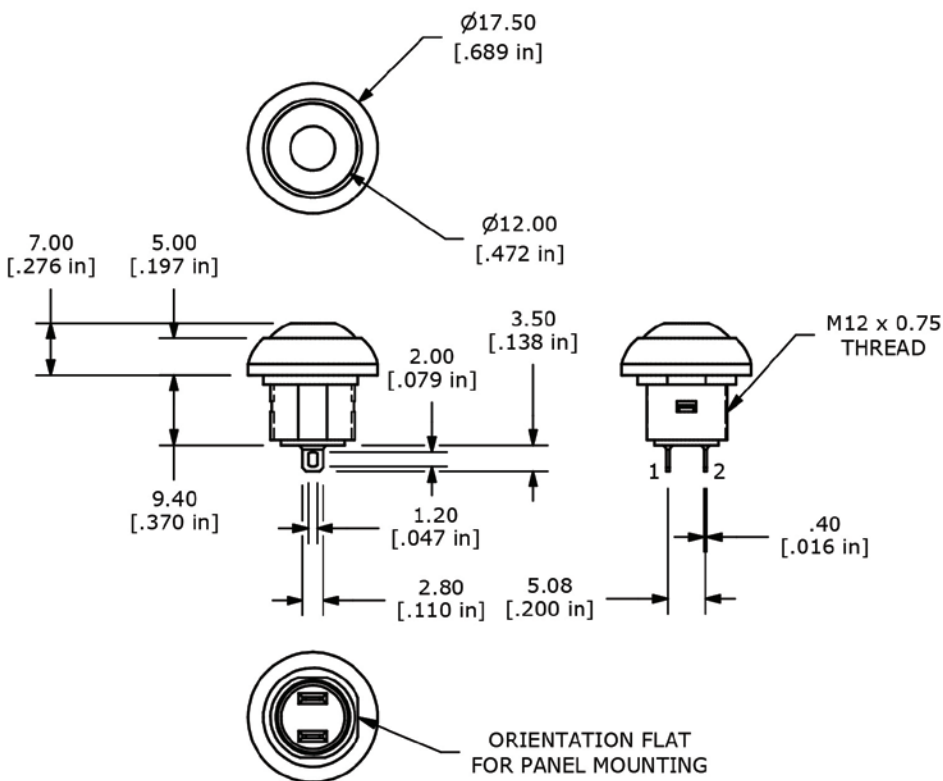

RP8100 SERIES PUSHBUTTON SWITCH

RP8100 w/ LED B2 BUSHING

PANEL CUTOUT

LED SCHEMATIC

RP8100 w/o LED B2 BUSHING

PANEL CUTOUT

SCHEMATIC

RP8100 SERIES PUSHBUTTON SWITCH