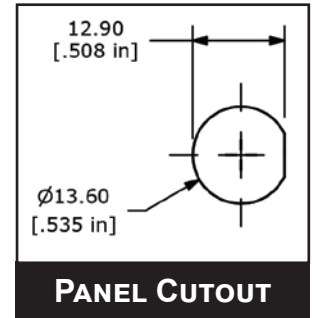

RP8100 SERIES PUSHBUTTON SWITCH

RP8100 w/ LED B2 BUSHING

PANEL CUTOUT

LED SCHEMATIC

RP8100 w/o LED B2 BUSHING

PANEL CUTOUT

SCHEMATIC

RP8100 SERIES PUSHBUTTON SWITCH