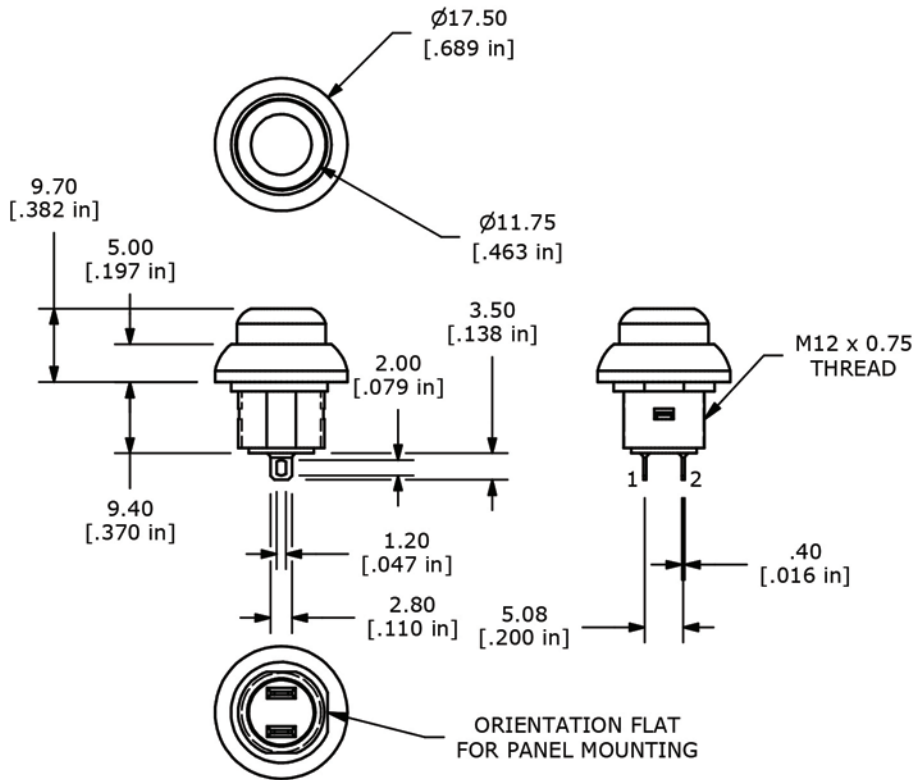

RP8100 SERIES PUSHBUTTON SWITCH

RP8101 NO LED B2 BUSHING

- ANTI-VANDAL SWITCHES
- DETECTOR SWITCHES
- DIP SWITCHES
- KEYLOCK SWITCHES
- NAVIGATION SWITCHES
- **PUSHBUTTON SWITCHES**
- ROCKER SWITCHES
- ROTARY SWITCHES
- SLIDE SWITCHES
- SNAP ACTION SWITCHES
- TACTILE SWITCHES
- TOGGLE SWITCHES
- CAP OPTIONS