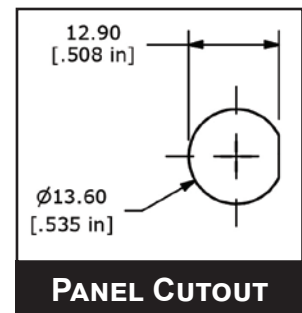

RP8100 SERIES PUSHBUTTON SWITCH

RP8100 w/LED B1 BUSHING

RP8100 w/o LED B1 BUSHING

ANTI-VANDAL SWITCHES
DETECTOR SWITCHES
DIP SWITCHES
KEYLOCK SWITCHES
NAVIGATION SWITCHES
PUSHBUTTON SWITCHES
ROCKER SWITCHES
ROTARY SWITCHES
SLIDE SWITCHES
SNAP ACTION SWITCHES
TACTILE SWITCHES
TOGGLE SWITCHES
CAP OPTIONS