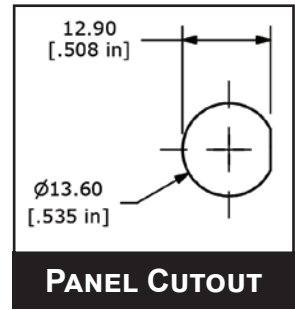

RP8100 SERIES PUSHBUTTON SWITCH

RP8100 w/LED B1 BUSHING