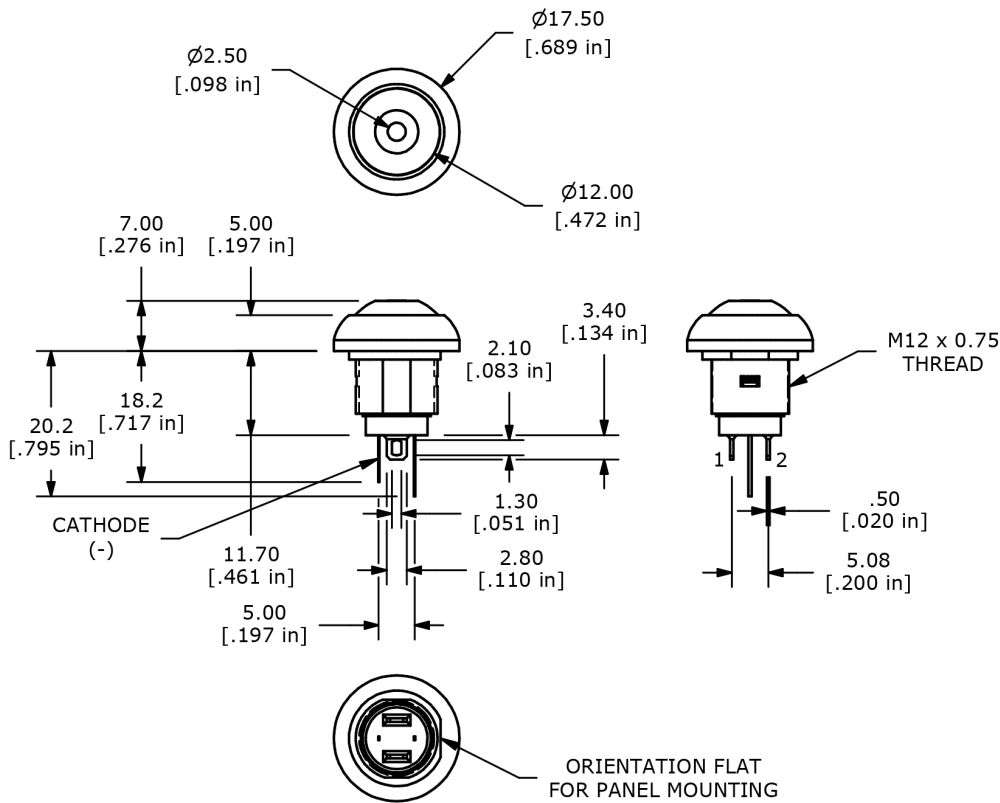

RP8100 SERIES PUSHBUTTON SWITCH

RP8100 w/LED B1 BUSHING

RP8100 w/o LED B1 BUSHING

ANTI-VANDAL SWITCHES
DETECTOR SWITCHES
DIP SWITCHES
KEYLOCK SWITCHES
NAVIGATION SWITCHES
PUSHBUTTON SWITCHES
ROCKER SWITCHES
ROTARY SWITCHES
SLIDE SWITCHES
SNAP ACTION SWITCHES
TACTILE SWITCHES
TOGGLE SWITCHES
CAP OPTIONS

RP8100 SERIES PUSHBUTTON SWITCH

RP8100 w/ LED B2 BUSHING

PANEL CUTOUT

LED SCHEMATIC

RP8100 w/o LED B2 BUSHING

PANEL CUTOUT

SCHEMATIC

RP8100 SERIES PUSHBUTTON SWITCH