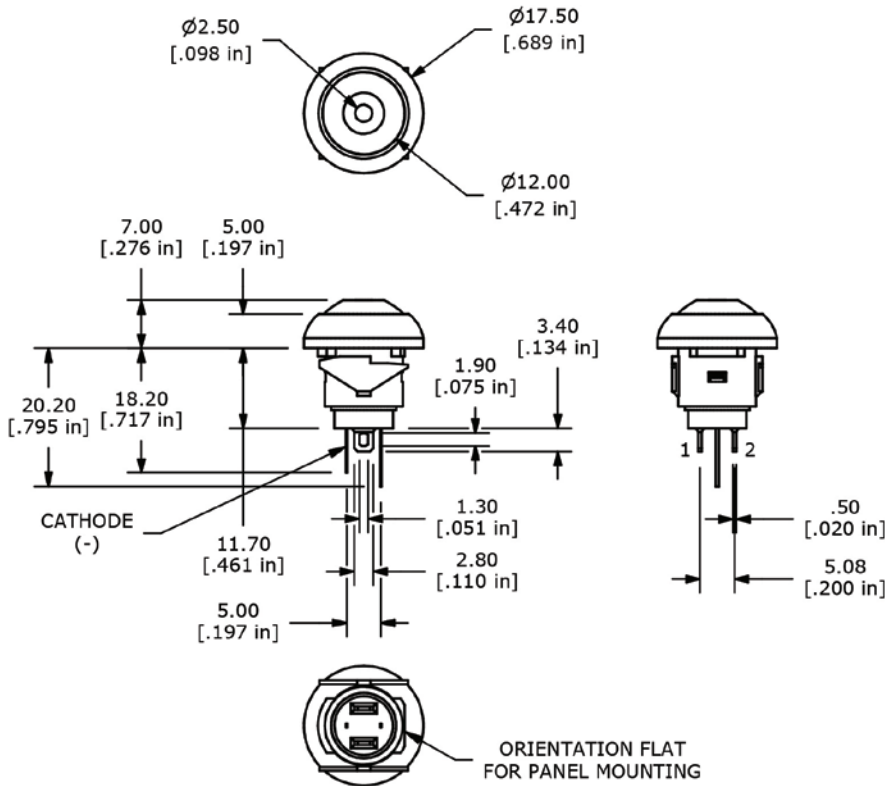

RP8100 SERIES PUSHBUTTON SWITCH

RP8100 w/LED B1 BUSHING

RP8100 w/o LED B1 BUSHING

ANTI-VANDAL SWITCHES
DETECTOR SWITCHES
DIP SWITCHES
KEYLOCK SWITCHES
NAVIGATION SWITCHES
PUSHBUTTON SWITCHES
ROCKER SWITCHES
ROTARY SWITCHES
SLIDE SWITCHES
SNAP ACTION SWITCHES
TACTILE SWITCHES
TOGGLE SWITCHES
CAP OPTIONS

RP8100 SERIES PUSHBUTTON SWITCH

RP8100 w/ LED B2 BUSHING

PANEL CUTOUT

LED SCHEMATIC

RP8100 w/o LED B2 BUSHING

PANEL CUTOUT

SCHEMATIC

RP8100 SERIES PUSHBUTTON SWITCH

RP8101 NO LED B2 BUSHING

- ANTI-VANDAL SWITCHES
- DETECTOR SWITCHES
- DIP SWITCHES
- KEYLOCK SWITCHES
- NAVIGATION SWITCHES
- PUSHBUTTON SWITCHES**
- ROCKER SWITCHES
- ROTARY SWITCHES
- SLIDE SWITCHES
- SNAP ACTION SWITCHES
- TACTILE SWITCHES
- TOGGLE SWITCHES
- CAP OPTIONS