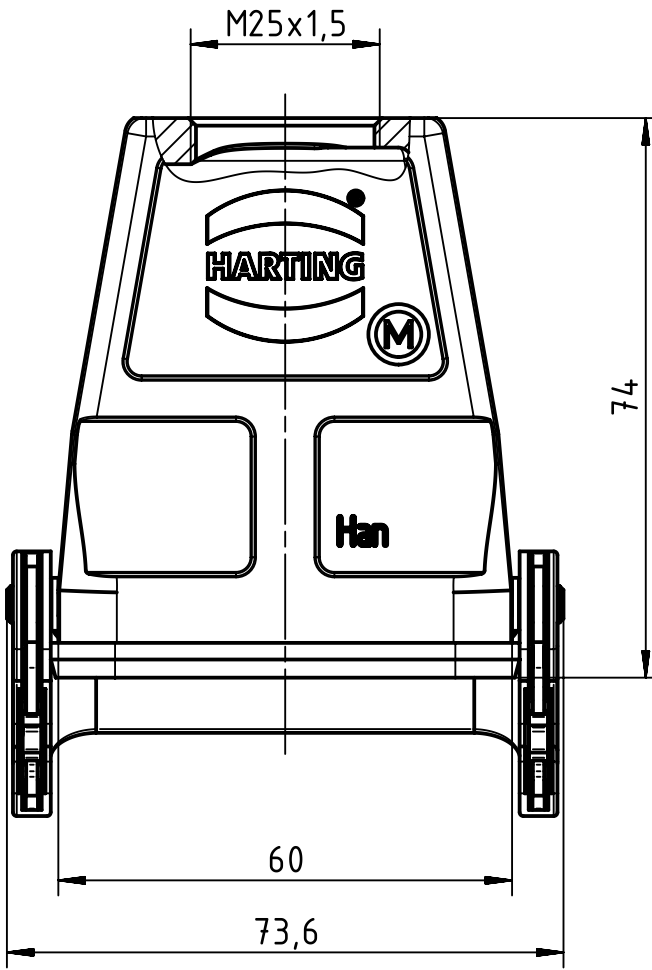

1 2 3 4 5 6

A

B

C

D

	All Dimensions in mm Original Size DIN A4		Scale 1:1	Free size tol.		Ref.	
						Sub.	
	All rights reserved		Created by RULLKOETTER	Inspected by BERGHORN	Standardisation TIEMANNA	Date 2013-09-17	State Final Release
	Department EL PD - DE		Title Han B Hood Coupler HC 1 Lever M25			Doc-Key / ECM-Nr. 100132080/UGD/007/A 500000066417	
HARTING Electric GmbH & Co. KG D-32339 Espelkamp			Type TB	Number 19 30 006 0756		Rev. A	Page 1/1