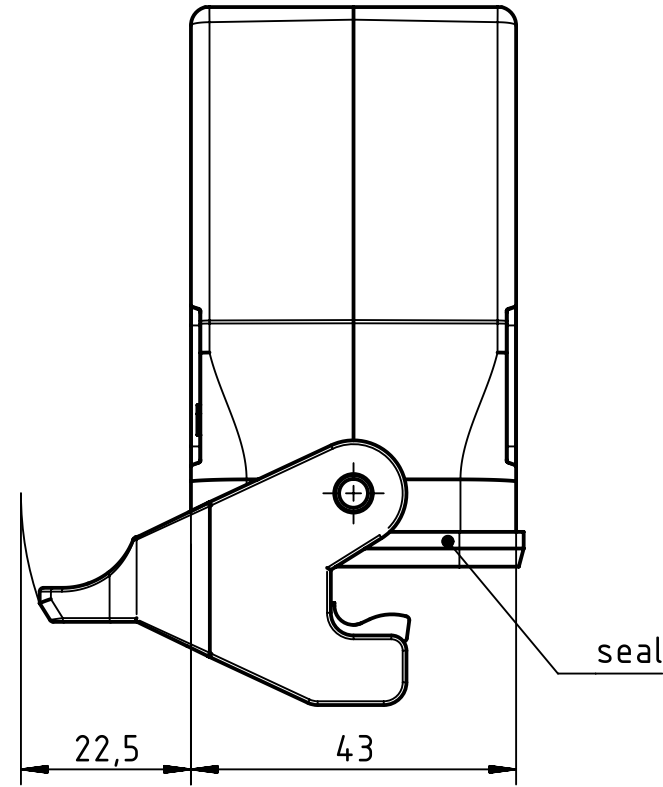

1 2 3 4 5 6

A

B

C

D

	All Dimensions in mm Original Size DIN A4		Scale 1:1	Free size tol.		Ref.	
						Sub.	
	All rights reserved		Created by RULLKOETTER	Inspected by BERGHORN	Standardisation TIEMANNA	Date 2013-09-17	State Final Release
	Department EL PD - DE		Title Han B Hood Coupler HC 1 Lever M25			Doc-Key / ECM-Nr. 100132080/UGD/007/A 500000066417	
HARTING Electric GmbH & Co. KG D-32339 Espelkamp			Type TB	Number 19 30 006 0756		Rev. A	Page 1/1