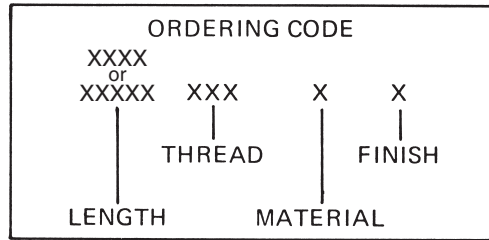

3/16 HEX MALE-FEMALE STANDOFFS

Available with thread locking products, see page vii

In short lengths 'A' will be tapped to maximum depth
 See page 9 for finish codes
 For non-standard parts contact Sales Office

LENGTH	PART NO.
1-1/16	4514
1-1/8	4515
1-3/16	4516
1-1/4	4517
1-5/16	4518
1-3/8	4519
1-7/16	4520
1-1/2	4521
1-9/16	4522
1-5/8	4523
1-11/16	4524
1-3/4	4525
1-13/16	4526
1-7/8	4527
1-15/16	4528
2"	4529

THREAD LENGTH CODE		
THREAD	A	B
2-56	3/16	5/32
4-40	1/4	3/16
6-32	3/8	1/4