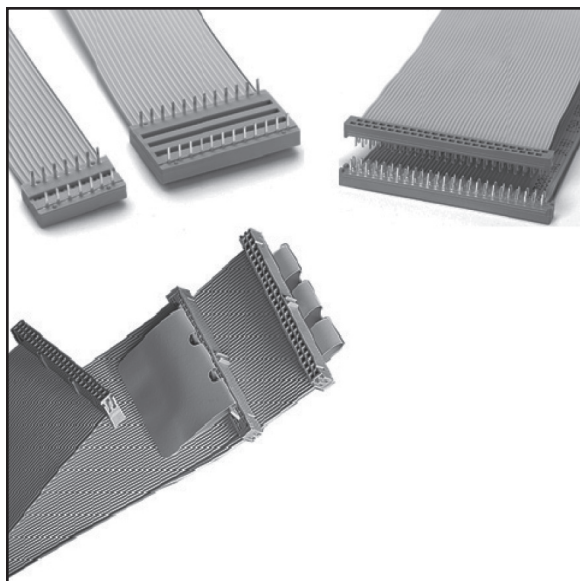

3M™ Molded Assembly

.100" x .100"

1M Series

- Available in multiple sizes
- Sockets mate with standard .100" x .100" headers and plugs
- Molded-in strain relief
- See Regulatory Information Appendix (RIA) for chemical compliance information

Date Modified: June 8, 2018

TS-2149-E
Sheet 1 of 2

Physical

Connector:

Technical Specification: TS-0632 for .100" x .100" Molded-On Socket

TS-2153 for .100" x .100" Molded-On PCB

TS-2152 for .100" x .300" or .600" Molded-On DIP

26 AWG Cable:

Technical Specification: TS-0063 for .050" Flat Ribbon (stranded) Cable, Gray PVC

TS-0122 for .050" Flat Ribbon (stranded) Cable, Color Coded PVC

28 AWG Cable:

Technical Specification: TS-0123 for .050" Flat Ribbon (stranded) Cable, Color Coded PVC

TS-0059 for .050" Flat Ribbon (stranded) High Flex Life Cable, Black PVC

TS-0080 for .050" Flat Ribbon (stranded) Cable, Gray PVC

TS-0058 for .050" Flat Ribbon (stranded) Medium Flex Life Cable, Gray PVC