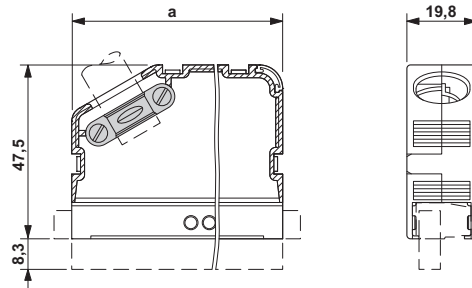

Cable housing - KGS-MSTB 2,5/20 - 1805615

Dimensional drawing