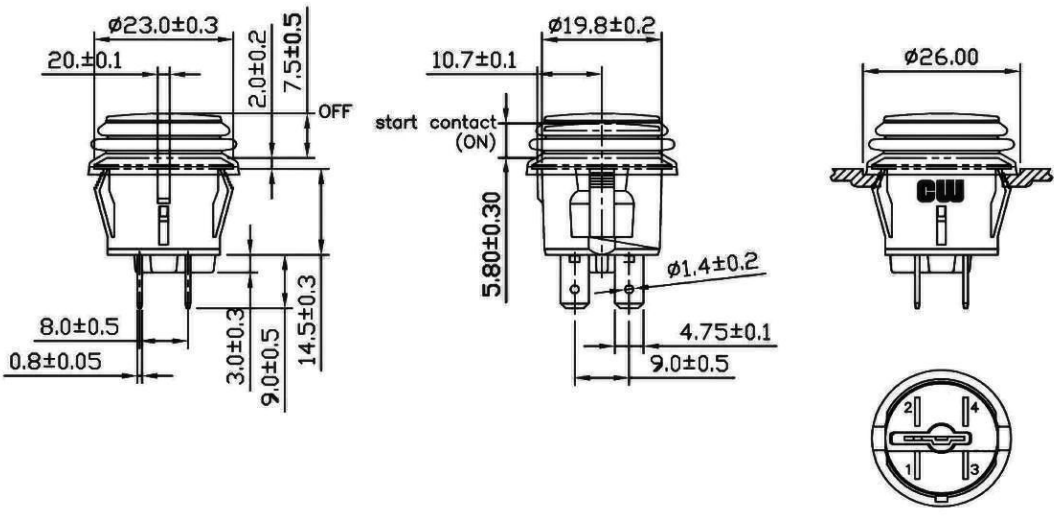

Rating	10A 125V AC 1/2HP 6A 250V AC 1/2HP	
	20A 14VDC, 10A 28VDC	
Contact Resistance	50m ohm Max.	
Insulation Resistance	DC 500V 100M ohm Min.	
Dielectric Strength	AC 1500V 1 minute	
Operation Temp.	- 25 °C ~ 85 °C	
Function	SEE CHART	

TERMINAL
 0 2 .187" SQ

RoHS Compliant

 Southampton, Pa. 18966 Tel 215.355.7080/www.cwind.com	Date Drawn: 1/28/11	Rev. 0	Unit: mm	Checked By: G.Guld
	Title: PUSH BUTTON SWITCH		CW P/N: GPB527X2SERIES	

Mouser Electronics