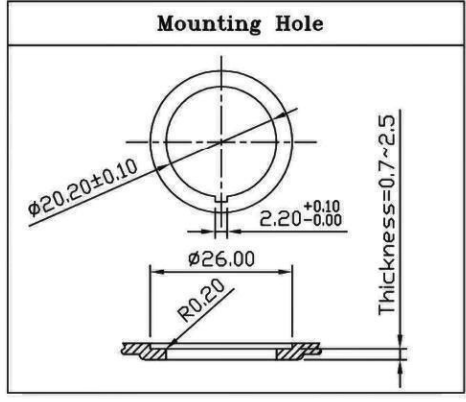

Rating	10A 125V AC 1/2HP 6A 250V AC 1/2HP	
	20A 14VDC, 10A 28VDC	
Contact Resistance	50m ohm Max.	
Insulation Resistance	DC 500V 100M ohm Min.	
Dielectric Strength	AC 1500V 1 minute	
Operation Temp.	- 25 °C ~ 85 °C	
Function	SEE CHART	

TERMINAL
 0 2 .187" SQ

RoHS Compliant

 Southampton, Pa. 18966 Tel 215.355.7080/www.cwind.com	Date Drawn: 1/28/11	Rev. 0	Unit: mm	Checked By: G.Guld
	Title: PUSH BUTTON SWITCH		CW P/N: GPB527X2SERIES	

Mouser Electronics