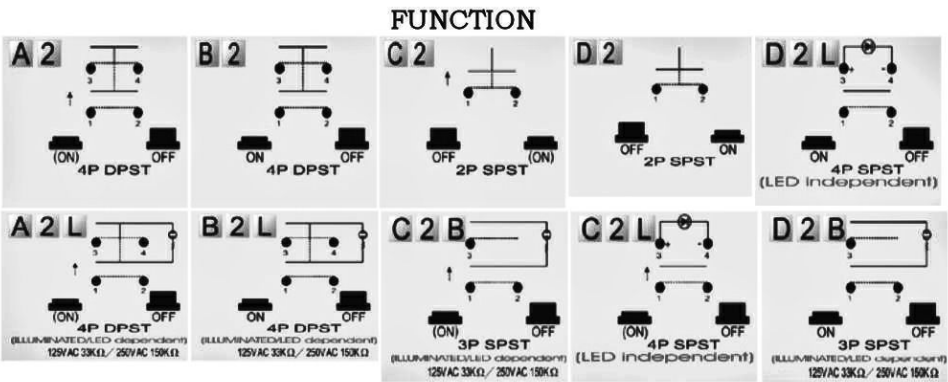

Rating	10A 125V AC 1/2HP 6A 250V AC 1/2HP	
	20A 14VDC, 10A 28VDC	
Contact Resistance	50m ohm Max.	
Insulation Resistance	DC 500V 100M ohm Min.	
Dielectric Strength	AC 1500V 1 minute	
Operation Temp.	- 25 °C ~ 85 °C	
Function	SEE CHART	

Frames are nylon (UL flame: 94V-2).
 Actuators are Black, PC (94V-2).
 Illuminated Actuators are molded in PC, available in Red, Amber or Green Colors.
 Waterproof Rubber: Black, Silicone.
 Terminals are silver plated brass.
 Waterproof and Dustproof to fit IP-65.

TERMINAL
 0 2 .187" SQ

RoHS Compliant

 Southampton, Pa. 18966 Tel 215.355.7080/www.cwind.com	Date Drawn: 1/28/11	Rev. 0	Unit: mm	Checked By: G.Guld
	Title: PUSH BUTTON SWITCH		CW P/N: GPB527X2SERIES	

Mouser Electronics