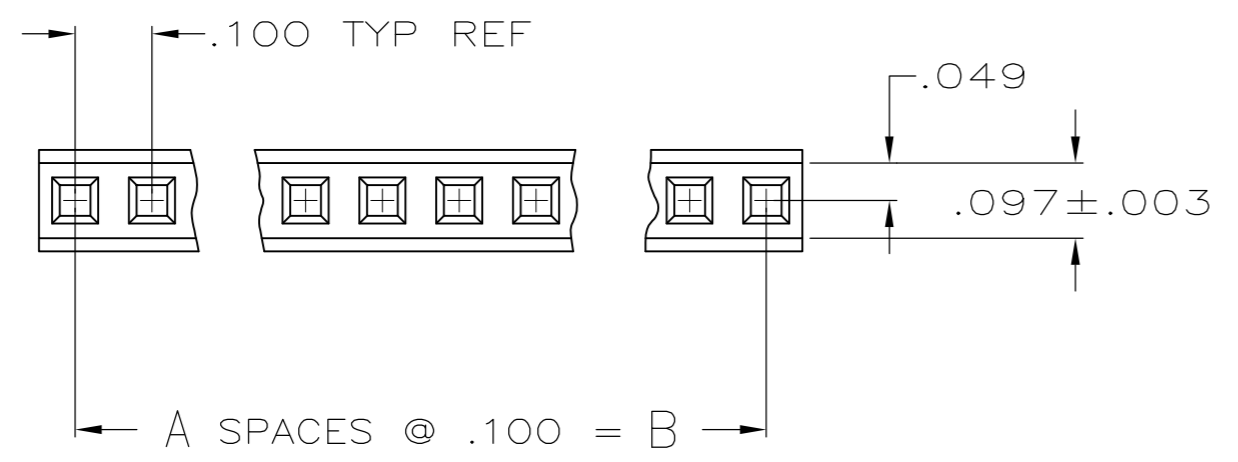

SECTION D-D

- 1 AMP TRADEMARK AND MOLD CAVITY IDENTIFICATION LOCATED AT EITHER END OF THE HOUSING IN APPROXIMATE LOCATION SHOWN.
- 2 THIS HOLE IS FOR MOLDING PURPOSES ONLY AND MAY BE FLASHED OVER.
- 3 OBSOLETE PARTS: OBSOLETE CIS STREAMLINING PER D.RENAUD/D.SINISI.
- 4 WINDOWS MAY OR MAY NOT BE PRESENT ON THIS END OF THE HOUSING.

THIS DRAWING IS A CONTROLLED DOCUMENT.		DWN D. DOLLYHIGH 10-17-84	TE Connectivity		
DIMENSIONS: INCHES		CHK D.R. WORTHINGTON 10-17-84	APVD -		
TOLERANCES UNLESS OTHERWISE SPECIFIED:		NAME HOUSING, RECEPTACLE, FFC			
0 PLC ± -		PRODUCT SPEC 108-9024			
1 PLC ± -		APPLICATION SPEC 114-16015			
2 PLC ± -		SIZE A2			
3 PLC ± .005		CAGE CODE 00779			
4 PLC ± -		DRAWING NO C=487378			
ANGLES ± -		RESTRICTED TO -			
FINISH -		WEIGHT -			
MATERIAL THERMOPLASTIC.		CUSTOMER DRAWING			
		SCALE NTS		SHEET 1 of 1	
				REV V	