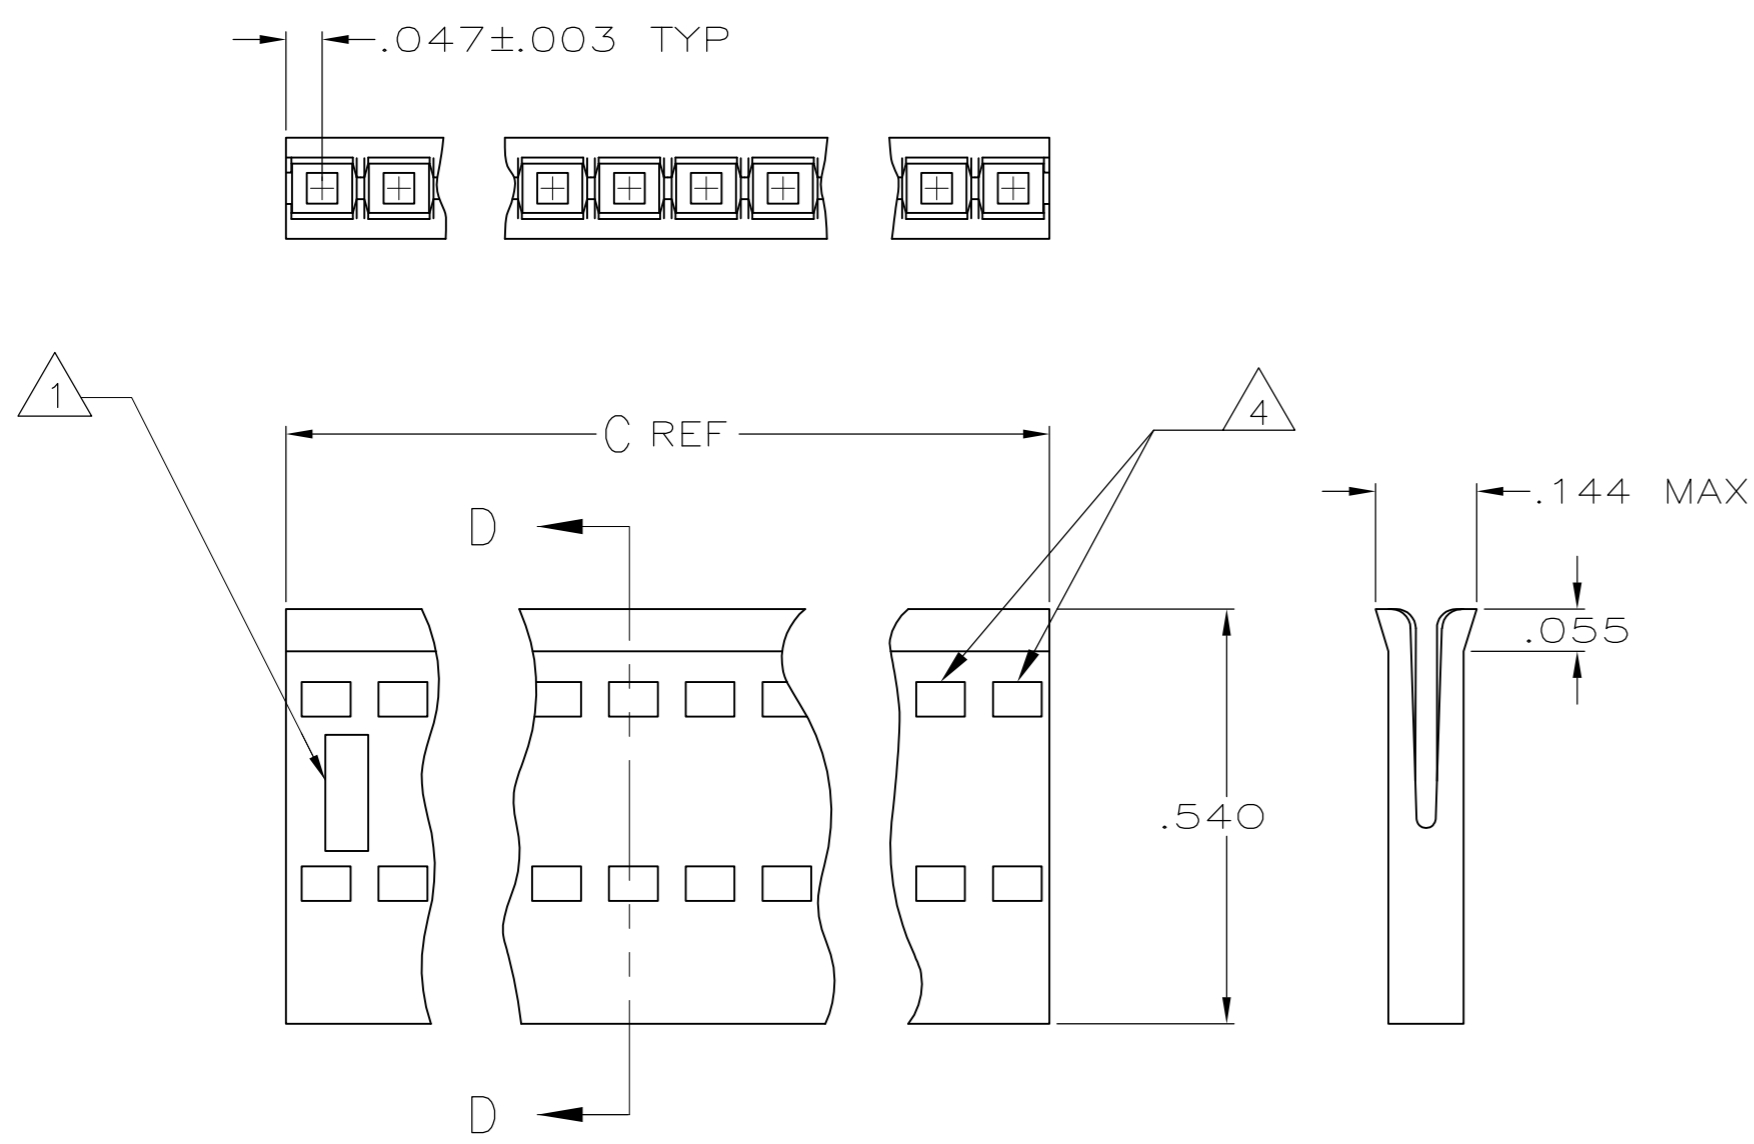

SECTION D-D

- 1 AMP TRADEMARK AND MOLD CAVITY IDENTIFICATION LOCATED AT EITHER END OF THE HOUSING IN APPROXIMATE LOCATION SHOWN.
- 2 THIS HOLE IS FOR MOLDING PURPOSES ONLY AND MAY BE FLASHED OVER.
- 3 OBSOLETE PARTS: OBSOLETE CIS STREAMLINING PER D.RENAUD/D.SINISI.
- 4 WINDOWS MAY OR MAY NOT BE PRESENT ON THIS END OF THE HOUSING.

OBSOLETE	2.594	2.500	25	26	2-487378-6
	3.394	3.300	33	34	2-487378-5
3 OBSOLETE	2.494	2.400	24	25	2-487378-4
	2.394	2.300	23	24	2-487378-3
3 OBSOLETE	2.294	2.200	22	23	2-487378-2
	2.194	2.100	21	22	2-487378-1
	2.094	2.000	20	21	2-487378-0
	1.994	1.900	19	20	1-487378-9
	1.894	1.800	18	19	1-487378-8
	1.794	1.700	17	18	1-487378-7
	1.694	1.600	16	17	1-487378-6
	1.594	1.500	15	16	1-487378-5
	1.494	1.400	14	15	1-487378-4
	1.394	1.300	13	14	1-487378-3
	1.294	1.200	12	13	1-487378-2
	1.194	1.100	11	12	1-487378-1
	1.094	1.000	10	11	1-487378-0
	.994	.900	9	10	487378-9
	.894	.800	8	9	487378-8
	.794	.700	7	8	487378-7
	.694	.600	6	7	487378-6
	.594	.500	5	6	487378-5
	.494	.400	4	5	487378-4
	.394	.300	3	4	487378-3
	.294	.200	2	3	487378-2
	.194	.100	1	2	487378-1
C REF	B	A	NO OF POSNS	PRODUCT PART NO	

THIS DRAWING IS A CONTROLLED DOCUMENT.		DWN D. DOLLYHIGH 10-17-84	TE Connectivity		
DIMENSIONS: INCHES		CHK D.R. WORTHINGTON 10-17-84	APVD -		
TOLERANCES UNLESS OTHERWISE SPECIFIED:		NAME HOUSING, RECEPTACLE, FFC			
0 PLC ± -		PRODUCT SPEC 108-9024			
1 PLC ± -		APPLICATION SPEC 114-16015			
2 PLC ± -		SIZE A2			
3 PLC ± .005		CAGE CODE 00779			
4 PLC ± -		DRAWING NO C=487378			
ANGLES ± -		RESTRICTED TO -			
FINISH -		WEIGHT -			
MATERIAL THERMOPLASTIC.		CUSTOMER DRAWING			
		SCALE NTS		SHEET 1 of 1	
				REV V	