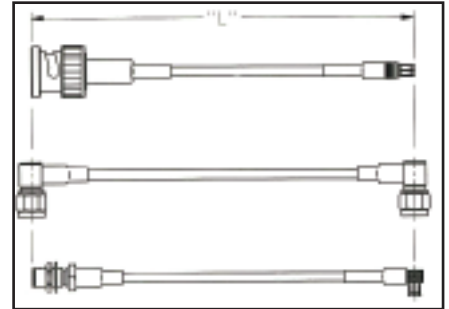

Connectivity...for
Business-Critical Continuity

RF Cable Assembly

Fixed Length Catalog

JOHNSON[®]

EMERSON[™]
Network Power

Electrical Ratings

Electrical ratings of a cable assembly are determined by the limiting connector type and cable size.

Johnson's® cable length applies to the end of straight connectors. The length is applied to the vertical centroid of right angle connectors.

If you don't see the cable assembly you require we can design and manufacture one to meet your unique specifications!