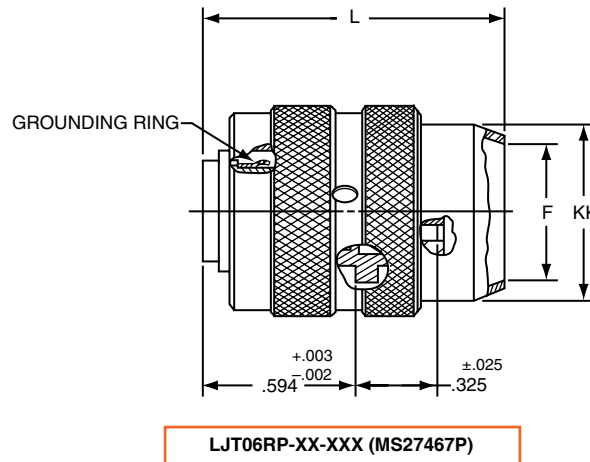

PART # Part number reference. To complete, see how to order pages 62-66.

Connector Type	Shell Style	Service Class	Shell Size & Insert Arrg	Contact Type	Alternate Position	Special Variations
LJT	06	RE	22-2	P	A	(XXX)

Military

MS Number	Service Class	Shell Size	Finish	Insert Arrg	Contact Style (P or S)	Alternate Position
MS27467	E	14	A	18	P	A

Shell Size	F Dia. ±.010	L Max.	Q Max.	V Thread Class 2A (Plated)	KK Dia. Max.
9	.444	1.531	.844	.4375-28 UNEF	.608
11	.528	1.531	.969	.5625-24 UNEF	.734
13	.683	1.531	1.141	.6875-24 UNEF	.858
15	.808	1.531	1.266	.8125-20 UNEF	.984
17	.909	1.531	1.391	.9375-20 UNEF	1.110
19	1.034	1.531	1.500	1.0625-18 UNEF	1.234
21	1.159	1.625	1.625	1.1875-18 UNEF	1.360
23	1.284	1.625	1.750	1.3125-18 UNEF	1.484
25	1.409	1.625	1.875	1.4375-18 UNEF	1.610