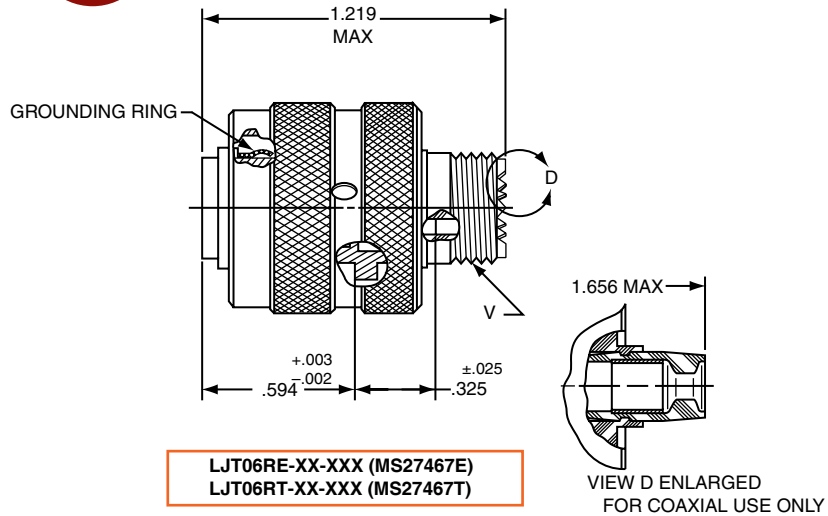

- 38999
- III
- HD
- Dualok
- II
- I
- SJT
- Accessories
- Aquacon
- Herm/Seal
- PCB
- HIGH SPEED
- Fiber Optics
- Contacts Connectors Cables
- EMI Filter Transient
- 26482 Matrix 2
- 83723 III Matrix | Pyle
- 26500 Pyle
- 5015 Crimp Rear Release Matrix
- 22992 Class I
- Back-Shells
- Options Others

PART # Part number reference. To complete, see how to order pages 62-66.

Connector Type	Shell Style	Service Class	Shell Size & Insert Arrg	Contact Type	Alternate Position	Special Variations
LJT	06	RE	22-2	P	A	(XXX)

Military

MS Number	Service Class	Shell Size	Finish	Insert Arrg	Contact Style (P or S)	Alternate Position
MS27467	E	14	A	18	P	A

Shell Size	F Dia. ±.010	L Max.	Q Max.	V Thread Class 2A (Plated)	KK Dia. Max.
9	.444	1.531	.844	.4375-28 UNEF	.608
11	.528	1.531	.969	.5625-24 UNEF	.734
13	.683	1.531	1.141	.6875-24 UNEF	.858
15	.808	1.531	1.266	.8125-20 UNEF	.984
17	.909	1.531	1.391	.9375-20 UNEF	1.110
19	1.034	1.531	1.500	1.0625-18 UNEF	1.234
21	1.159	1.625	1.625	1.1875-18 UNEF	1.360
23	1.284	1.625	1.750	1.3125-18 UNEF	1.484
25	1.409	1.625	1.875	1.4375-18 UNEF	1.610