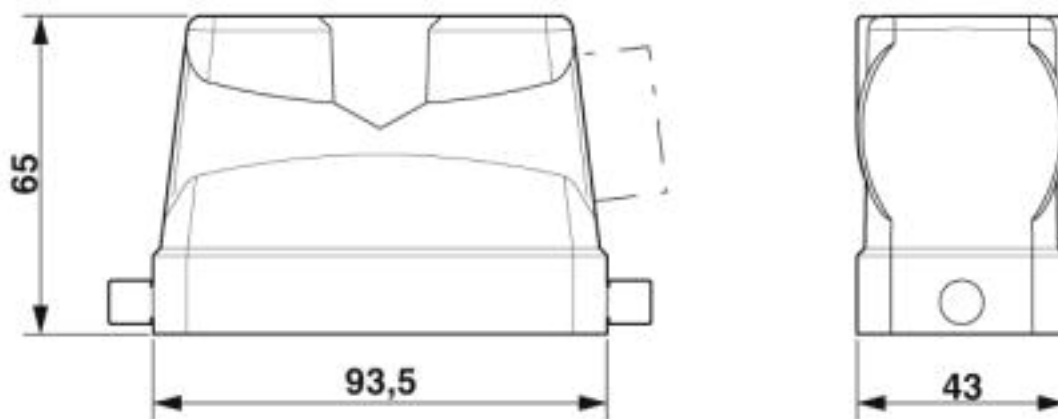

HEAVYCON B16 sleeve housing, for single locking latch, height: 65 mm, with 1 x Pg21 gland, lateral cable outlet

Key Commercial Data

Packing unit	10 pc
GTIN	
GTIN	4046356695923

Technical data

Dimensions

Height	65 mm
Width	43 mm
Length	94 mm

Ambient conditions

Degree of protection of housing (IP)	IP65 (When plugged in)
Ambient temperature (operation)	-40 °C ... 125 °C

General

Note	For contact inserts HC-B16, BB32, BBB40, D40, DD72, HS6, M, K
Size	B16
Housing type	Sleeve housing
Locking type	for single locking latch
No. of cable outlets	1
Cable outlet	lateral
Screw connection	none
Type of the screw connection	1x Pg21
Housing material	Aluminum die-cast
Housing surface material	Powder-coated, gray

Drawings

Dimensional drawing

Dimensional drawing

Classifications

eCl@ss

eCl@ss 10.0.1	27440202
eCl@ss 4.0	27140800
eCl@ss 4.1	27140800
eCl@ss 5.0	27143400
eCl@ss 5.1	27261200
eCl@ss 6.0	27261200
eCl@ss 7.0	27440202
eCl@ss 8.0	27440202
eCl@ss 9.0	27440202