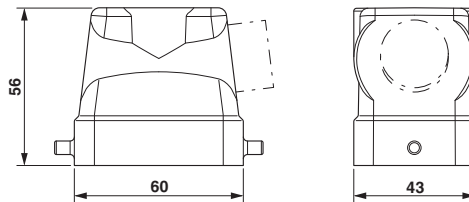

Technical data

Dimensions

Height	56 mm
Width	43 mm
Length	60 mm
Wrench size, union nut	20 mm
External cable diameter	5 mm ... 12 mm

Ambient conditions

Degree of protection of housing (IP)	IP65
Ambient temperature (operation)	-40 °C ... 125 °C

General

Note	For contact inserts HC-B6, BB10, DD24, M
Size	B6
Housing type	Sleeve housing
Locking type	for single locking latch
No. of cable outlets	1
Cable outlet	lateral
Screw connection	with
Type of the screw connection	1x M20

Housing - HC-B 06-TFL-N-M1M20S - 1460343

Technical data

General

Housing material	Aluminum die-cast
Housing surface material	Powder-coated, gray

Environmental Product Compliance

China RoHS	Environmentally friendly use period: unlimited = EFUP-e
	No hazardous substances above threshold values

Drawings

Dimensional drawing

Dimensional drawing

Approvals

Approvals

Approvals

EAC

Ex Approvals