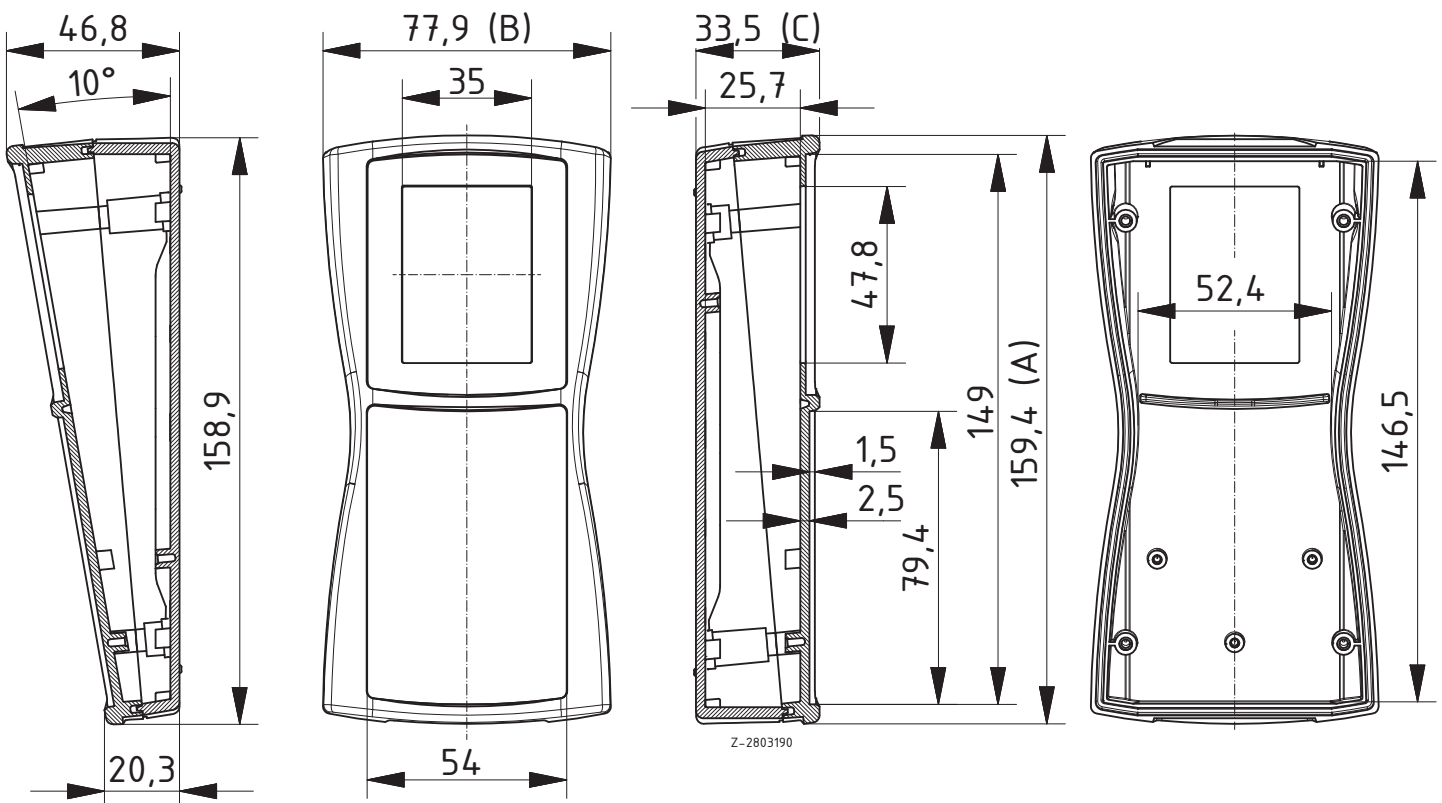

BOS-Streamline 6..DIS | with display screen and membrane keypad area

BS 604 DIS with compartment for 3 mignon (AA) batteries, IP 65

Model	Order no.	A	B	C	Colour
BS 604 DIS-7024	82604224	159.4	77.9	33.5	Graphite grey
BS 604 DIS-7035	82604235	159.4	77.9	33.5	Light grey

Scope Of Delivery: Lid and base including seal, display screen, adhesive film, 4 screws, battery compartment lid, battery compartment seal, screws, battery contacts

For accessories, please see the end of the chapter