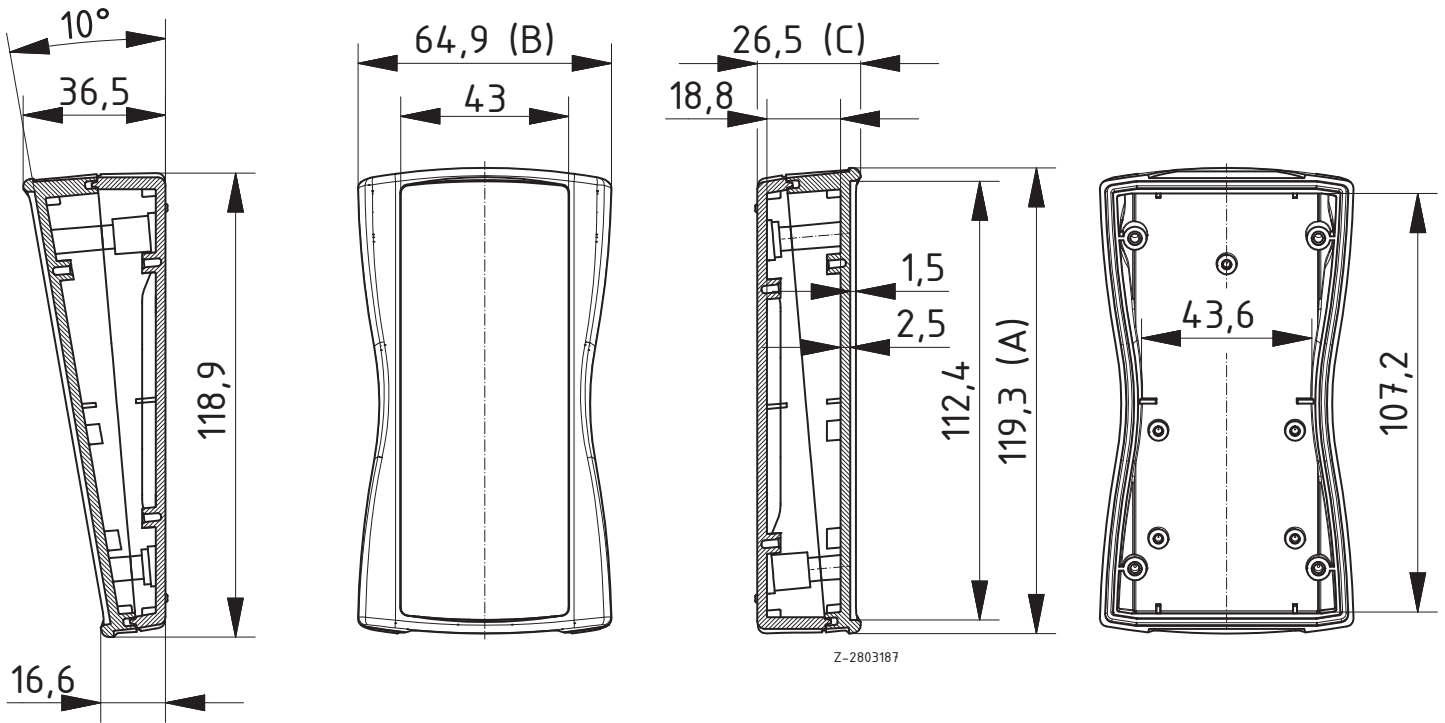

BOPLA

A Phoenix Mecano Company