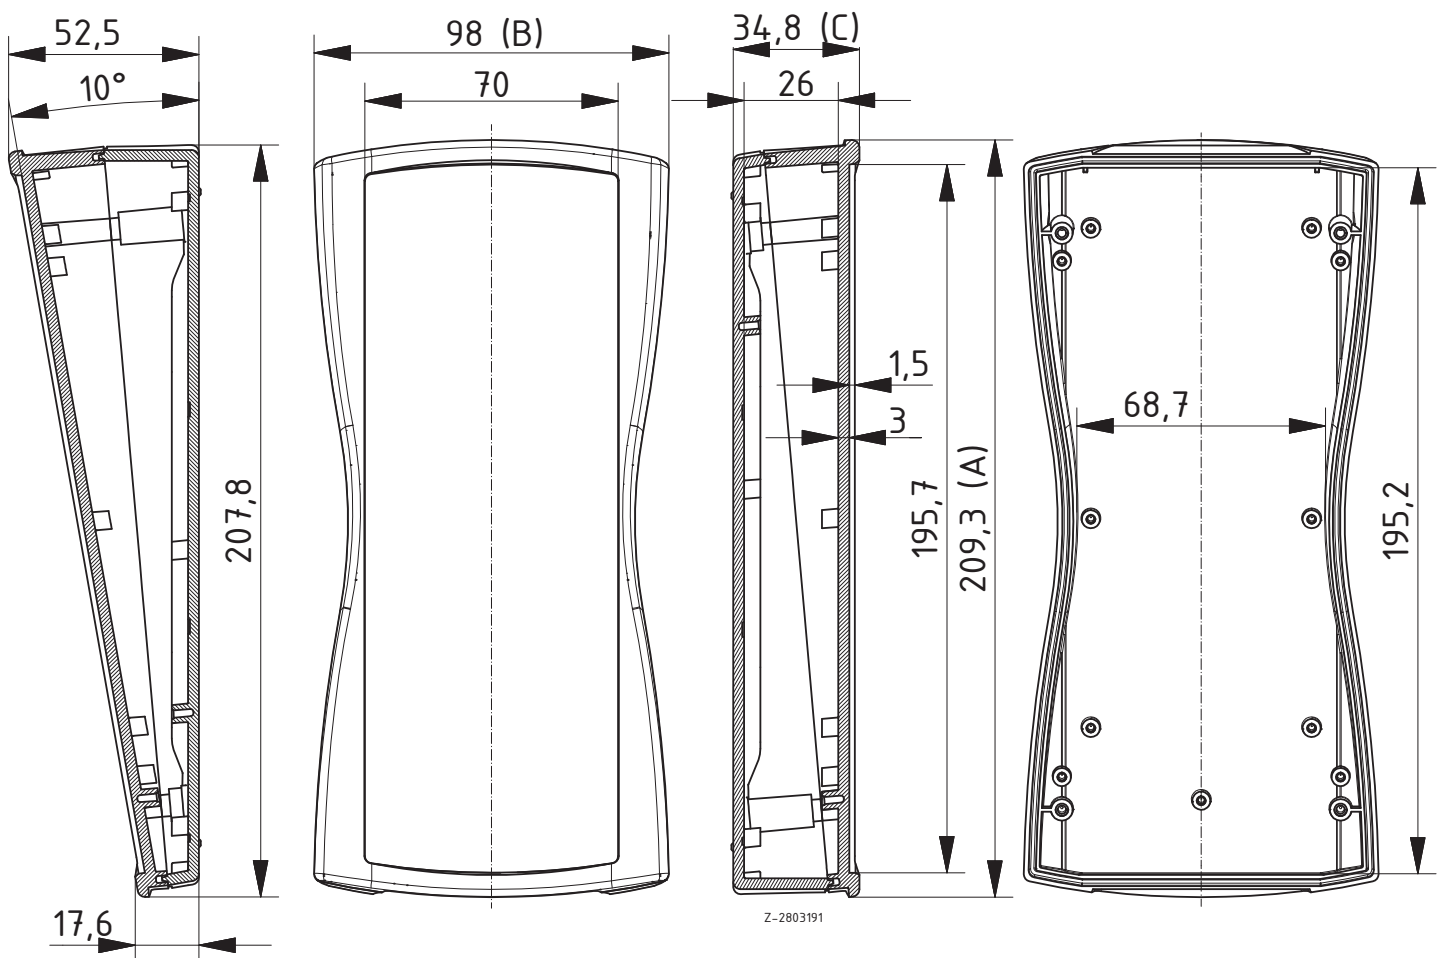

BOS-Streamline 8..F | with continuous membrane keypad area

BS 804 F with compartment for 4 mignon (AA) batteries, IP 65

Model	Order no.	A	B	C	Colour
BS 804 F-7024	82804124	209.3	98	34.8	Graphite grey
BS 804 F-7035	82804135	209.3	98	34.8	Light grey

Scope Of Delivery: Lid and base including seal, 4 screws, battery compartment lid, battery compartment seal, screws, battery contacts