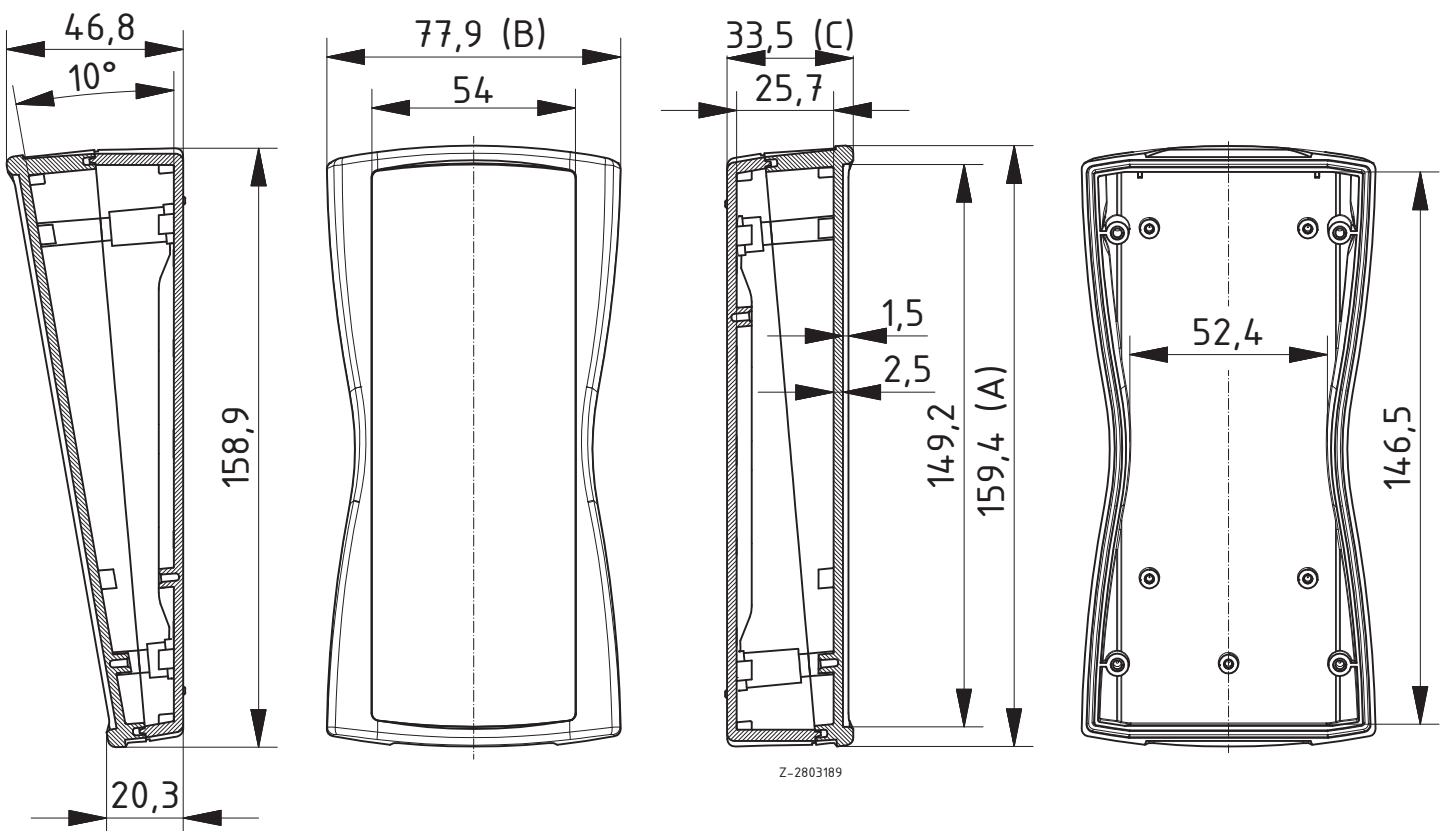

BOS-Streamline 6..F | with continuous membrane keypad area

BS 604 F with compartment for 3 mignon (AA) batteries, IP 65

Model	Order no.	A	B	C	Colour
BS 604 F-7024	82604124	159.4	77.9	35.5	Graphite grey
BS 604 F-7035	82604135	159.4	77.9	33.5	Light grey

Scope Of Delivery: Lid and base including seal, 4 screws, battery compartment lid, battery compartment seal, screws, battery contacts