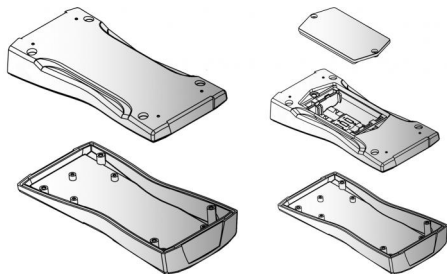

BOPLA

A Phoenix Mecano Company

Ergonomic ABS hand-held enclosure with optional impact protection seal

BS.00

BS.01

BS .00: without battery compartment, IP 40

BS .01: with battery compartment, IP 40