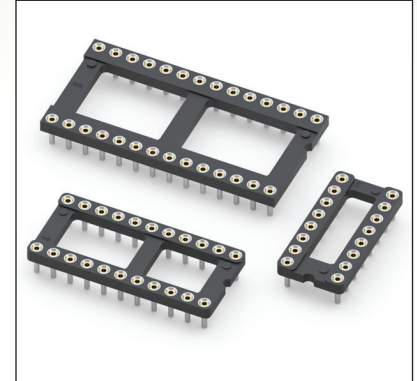

DUAL-IN-LINE SOCKETS

SERIES 115...003 • ULTRA LOW PROFILE • OPEN FRAME

- Our lowest profile DIP socket with an above PCB height of only .095"
- Special short Hi-Rel, 4-finger BeCu #12 contact is rated at 3 amps. See page 252 for details
- Series 115 uses MM #1534 pins. See page 161 for details
- Insulators are high temperature thermoplastic, suitable for all soldering operations
- For Electrical, Mechanical and Environmental Data, see page 264 for details

Total number of pins	Pin Spacing			Quantity per tube	ORDERING INFORMATION							
	A	B	C									
6	0.3	0.3	0.4	68	115-XX-306-41-003000							
8	0.4	0.3	0.4	50	115-XX-308-41-003000							
14	0.7	0.3	0.4	28	115-XX-314-41-003000							
16	0.8	0.3	0.4	25	115-XX-316-41-003000							
18	0.9	0.3	0.4	22	115-XX-318-41-003000							
20	1.0	0.3	0.4	20	115-XX-320-41-003000							
22	1.1	0.3	0.4	18	115-XX-322-41-003000							
24	1.2	0.3	0.4	16	115-XX-324-41-003000							
28	1.4	0.3	0.4	14	115-XX-328-41-003000							
20	1.0	0.4	0.5	20	115-XX-420-41-003000							
22	1.1	0.4	0.5	18	115-XX-422-41-003000							
24	1.2	0.4	0.5	16	115-XX-424-41-003000							
28	1.4	0.4	0.5	14	115-XX-428-41-003000							
24	1.2	0.6	0.7	16	115-XX-624-41-003000							
28	1.4	0.6	0.7	14	115-XX-628-41-003000							
32	1.6	0.6	0.7	12	115-XX-632-41-003000							
36	1.8	0.6	0.7	11	115-XX-636-41-003000							
40	2.0	0.6	0.7	10	115-XX-640-41-003000							
48	2.4	0.6	0.7	8	115-XX-648-41-003000							
50	2.5	0.6	0.7	8	115-XX-650-41-003000							

XX=Plating Code
See Below

SPECIFY PLATING CODE XX =	91	93	41	43	44	47
Sleeve (Pin)	200 μ" Sn/Pb	200 μ" Sn/Pb	200 μ" Sn	200 μ" Sn	200 μ" Sn	200 μ" Sn
Contact (Clip)	10 μ" Au	30 μ" Au	10 μ" Au	30 μ" Au	100 μ" Sn	Au Flash