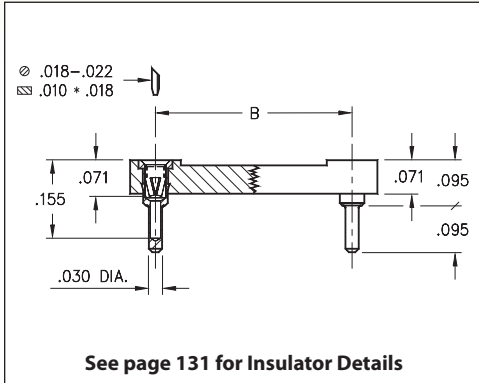

DUAL-IN-LINE SOCKETS

SERIES 115...003 • ULTRA LOW PROFILE • OPEN FRAME

- Our lowest profile DIP socket with an above PCB height of only .095"
- Special short Hi-Rel, 4-finger BeCu #12 contact is rated at 3 amps. See page 252 for details
- Series 115 uses MM #1534 pins. See page 161 for details
- Insulators are high temperature thermoplastic, suitable for all soldering operations
- For Electrical, Mechanical and Environmental Data, see page 264 for details

Total number of pins	Pin Spacing			Quantity per tube	ORDERING INFORMATION							
	A	B	C									
6	0.3	0.3	0.4	68	115-XX-306-41-003000							
8	0.4	0.3	0.4	50	115-XX-308-41-003000							
14	0.7	0.3	0.4	28	115-XX-314-41-003000							
16	0.8	0.3	0.4	25	115-XX-316-41-003000							
18	0.9	0.3	0.4	22	115-XX-318-41-003000							
20	1.0	0.3	0.4	20	115-XX-320-41-003000							
22	1.1	0.3	0.4	18	115-XX-322-41-003000							
24	1.2	0.3	0.4	16	115-XX-324-41-003000							
28	1.4	0.3	0.4	14	115-XX-328-41-003000							
20	1.0	0.4	0.5	20	115-XX-420-41-003000							
22	1.1	0.4	0.5	18	115-XX-422-41-003000							
24	1.2	0.4	0.5	16	115-XX-424-41-003000							
28	1.4	0.4	0.5	14	115-XX-428-41-003000							
24	1.2	0.6	0.7	16	115-XX-624-41-003000							
28	1.4	0.6	0.7	14	115-XX-628-41-003000							
32	1.6	0.6	0.7	12	115-XX-632-41-003000							
36	1.8	0.6	0.7	11	115-XX-636-41-003000							
40	2.0	0.6	0.7	10	115-XX-640-41-003000							
48	2.4	0.6	0.7	8	115-XX-648-41-003000							
50	2.5	0.6	0.7	8	115-XX-650-41-003000							

XX=Plating Code
See Below

SPECIFY PLATING CODE XX =	91	93	41	43	44	47
Sleeve (Pin)	200 μ" Sn/Pb	200 μ" Sn/Pb	200 μ" Sn	200 μ" Sn	200 μ" Sn	200 μ" Sn
Contact (Clip)	10 μ" Au	30 μ" Au	10 μ" Au	30 μ" Au	100 μ" Sn	Au Flash