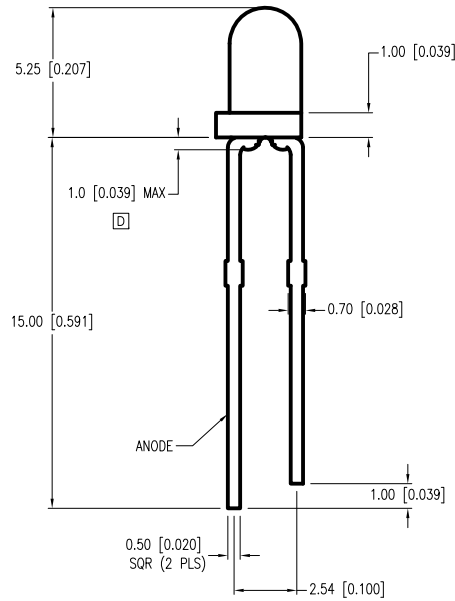

PART NUMBER	SSL-LX3052ID	REV.	D
DATE	E.C.N. NUMBER AND REVISION COMMENTS		REV.
09.22.95	UPDATED SPECS & REDRAWN		A
04.18.00	E.C.N. #10BRDR & REDRAWN		B
11.21.06	E.C.N. #11367		C
06.02.15	E.C.N. #11954		D

D ELECTRO-OPTICAL CHARACTERISTICS $T_A=25^{\circ}\text{C}$ $I_f=20\text{mA}$

PARAMETER	MIN	TYP	MAX	UNITS	TEST COND
PEAK WAVELENGTH		627		nm	
FORWARD VOLTAGE		2.0	2.5	V_f	
REVERSE VOLTAGE	5.0			V_r	$I_f=100\mu\text{A}$
AXIAL INTENSITY	12	25		mcd	$I_f=10\text{mA}$
VIEWING ANGLE		60		2x theta	
EMITTED COLOR:	RED				
EPOXY LENS FINISH:	RED DIFFUSED				

D LIMITS OF SAFE OPERATION AT 25°C

PARAMETER	MAX	UNITS
PEAK FORWARD CURRENT*	160	mA
STEADY CURRENT	30	mA
POWER DISSIPATION	75	mW
DERATE FROM 25°C	-1.6	mW/ $^{\circ}\text{C}$
OPERATING TEMP.	-40 TO +85	$^{\circ}\text{C}$
STORAGE TEMP.	-40 TO +85	$^{\circ}\text{C}$
SOLDERING TEMP.	+260	$^{\circ}\text{C}$
2.0mm FROM BODY		3 SEC. MAX

* $t < 10\mu\text{s}$

*UNLESS OTHERWISE SPECIFIED TOLERANCES PER DECIMAL PRECISION ARE: X= ± 1 (± 0.039), X.X= ± 0.5 (± 0.020), X.XX= ± 0.25 (± 0.010), X.XXX= ± 0.127 (± 0.005). LEAD SIZE= ± 0.05 (± 0.002), LEAD LENGTH= ± 0.75 (± 0.030). MIN= $^{+0.00}_{-0.00}$ DECIMAL PRECISION MAX= $^{+0.00}_{-0.00}$ DECIMAL PRECISION