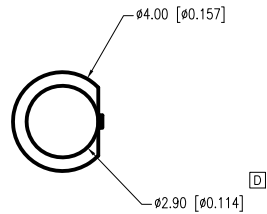

D ELECTRO-OPTICAL CHARACTERISTICS $T_A=25^{\circ}\text{C}$ $I_f=20\text{mA}$

PARAMETER	MIN	TYP	MAX	UNITS	TEST COND
PEAK WAVELENGTH		627		nm	
FORWARD VOLTAGE		2.0	2.5	V_f	
REVERSE VOLTAGE	5.0			V_r	$I_f=100\mu\text{A}$
AXIAL INTENSITY	12	25		mcd	$I_f=10\text{mA}$
VIEWING ANGLE		60		2x theta	
EMITTED COLOR:	RED				
EPOXY LENS FINISH:	RED DIFFUSED				

D LIMITS OF SAFE OPERATION AT 25°C

PARAMETER	MAX	UNITS
PEAK FORWARD CURRENT*	160	mA
STEADY CURRENT	30	mA
POWER DISSIPATION	75	mW
DERATE FROM 25°C	-1.6	mW/ $^{\circ}\text{C}$
OPERATING TEMP.	-40 TO +85	$^{\circ}\text{C}$
STORAGE TEMP.	-40 TO +85	$^{\circ}\text{C}$
SOLDERING TEMP.	+260	$^{\circ}\text{C}$
2.0mm FROM BODY		3 SEC. MAX

* $t < 10\mu\text{s}$

*UNLESS OTHERWISE SPECIFIED TOLERANCES PER DECIMAL PRECISION ARE: X= ± 1 (± 0.039), X.X= ± 0.5 (± 0.020), X.XX= ± 0.25 (± 0.010), X.XXX= ± 0.127 (± 0.005). LEAD SIZE= ± 0.05 (± 0.002), LEAD LENGTH= ± 0.75 (± 0.030). MIN= $^{+0.00}_{-0.00}$ DECIMAL PRECISION MAX= $^{+0.00}_{-0.00}$ DECIMAL PRECISION