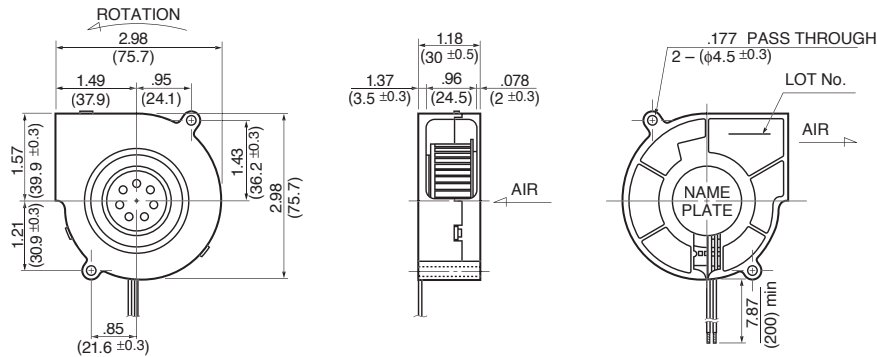

General Specifications

Allowable Ambient Temperature Range:

-10°C ~ +70°C (Operating)

-40°C ~ +70°C (Storage)

(non-condensing environment)

Outline

Units: $\frac{\text{inch}}{\text{mm}}$

Characteristic Curves