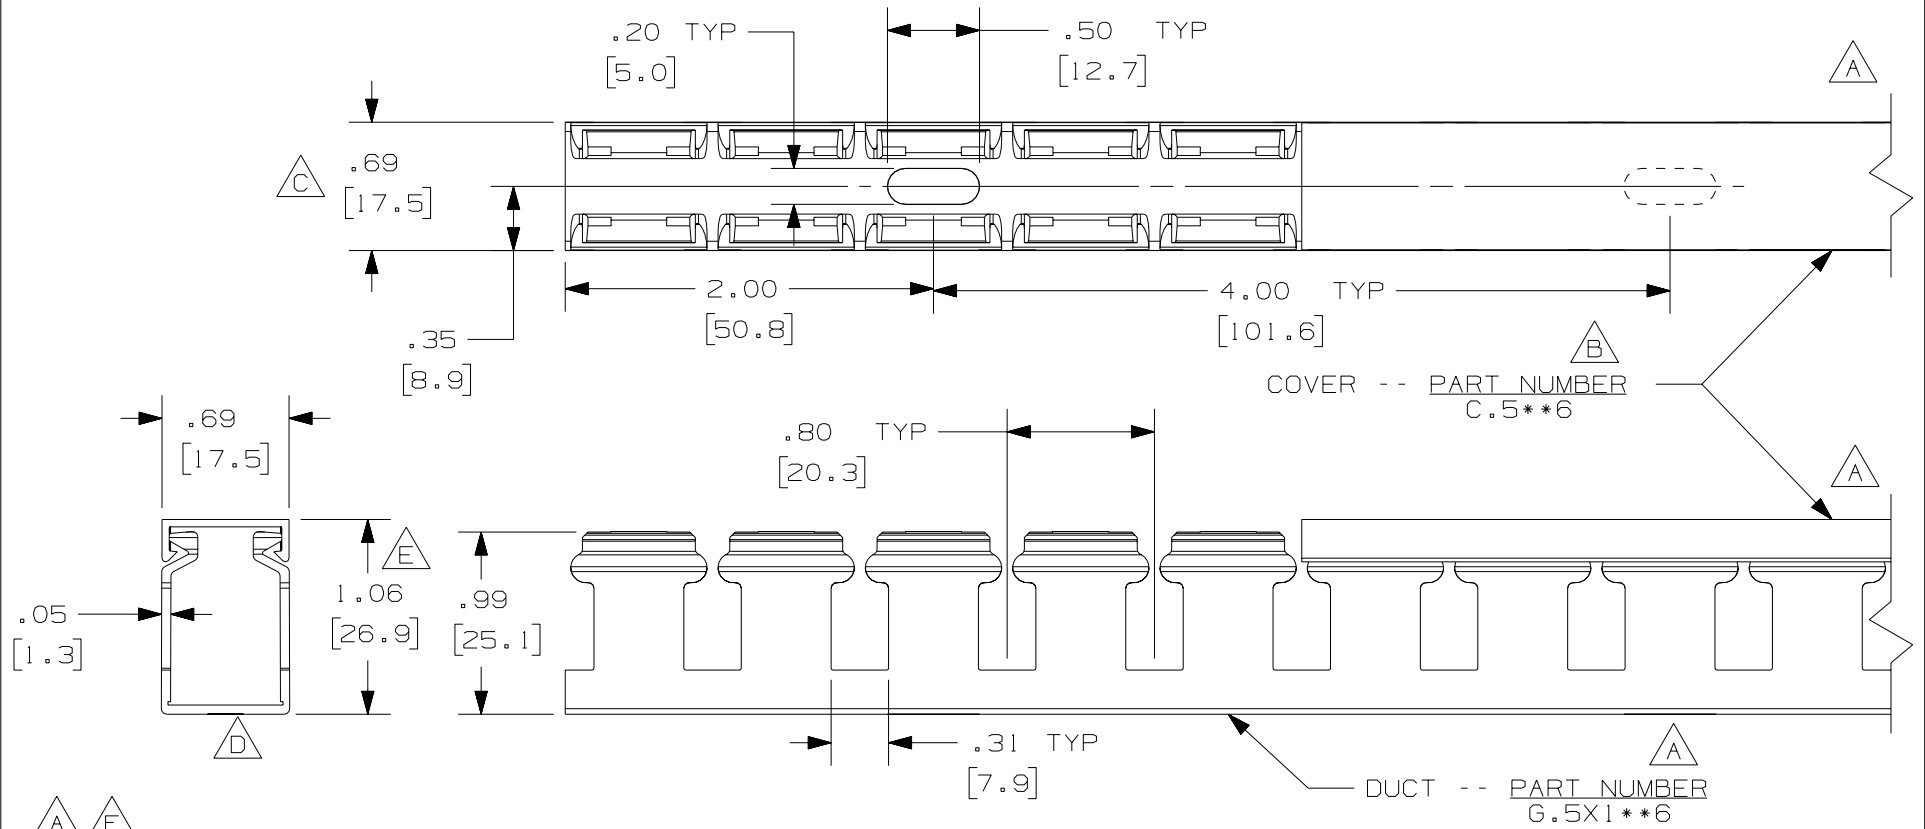

THIS COPY IS PROVIDED ON A RESTRICTED BASIS AND IS NOT TO BE USED IN ANY WAY DETRIMENTAL TO THE INTERESTS OF PANDUIT CORP.

△ △ F

NOTE.

1. ALL DIMENSIONS ARE REFERENCE ONLY.
2. DIMENSIONS IN PARENTHESES ARE METRIC.
3. THE ** DENOTE COLOR.
4. DUCT AND COVER ARE AVAILABLE IN 6 FT [1828.8] LENGTHS.

CAD FILENAME/LAYERS D11000PY_DC_00C

PANDUIT CORP. TINLEY PARK, ILLINOIS

WIRING DUCT - TYPE G DUCT WITH COVER
.5 X 1
MARKETING DRAWING

REV	DATE	BY	CHK	DESCRIPTION
2	7/6/07	JCSt	MKBE	D. DELETED DIMENSION C. ADDED DIMENSION
1	4/23/04	JCSt	MKBE	B. CHANGED VIEW A. ADDED TOP VIEW, LABELS, AND NOTES
R	2/21/03	JCSt	JGG	DRAWING RELEASED