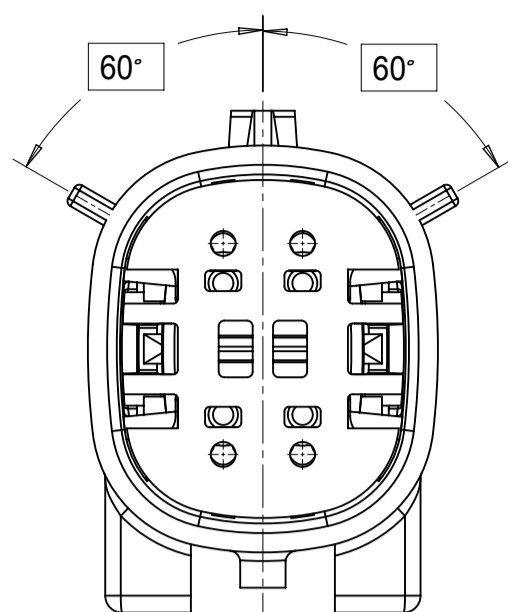

**SHEET DESCRIPTION**  
CONFIGURATIONS

2X2 - STANDARD (STD)

2X2 - UL V0\*

2X3 - STANDARD (STD)

2X3 - LENGTHENED

2X4 - STANDARD (STD)

2X6 - STANDARD (STD)

2X8 - STANDARD (STD)

2X10 - STANDARD (STD)

2X10 - UL V0\*

UL V0 UNIQUE FEATURE  
Partial1  
SCALE 10:1

\* MINOR GEOMETRY CHANGE THAN STANDARD CONFIGURATION.  
SEE NOTE 2a FOR MORE INFORMATION

SYMBOLS	THIS DRAWING CONTAINS INFORMATION THAT IS PROPRIETARY TO MOLEX ELECTRONIC TECHNOLOGIES, LLC AND SHOULD NOT BE USED WITHOUT WRITTEN PERMISSION		CURRENT REV DESC:		<b>molex</b>
	DIMENSION UNITS	SCALE			
▽ = 0	mm	1.5:1	EC NO: 171650		MX150 BLADE DUAL ROW SEALED ASSEMBLY MAT SEAL
▽ = 0	GENERAL TOLERANCES (UNLESS SPECIFIED)		DRWN: PMANJUNATHAC 2018/01/03		
▽ = 0	ANGULAR TOL ± 1.0°		CHK'D: MVANSLAMBROU 2018/02/16		
▽ = 0	4 PLACES ±		APPR: MVANSLAMBROU 2018/02/16		
▽ = 0	3 PLACES ±		INITIAL REVISION:		
▽ = 0	2 PLACES ± 0.1		DRWN: APROFFITT 2014/04/28		
▽ = 0	1 PLACE ± 0.2		APPR: VKOSHY 2014/05/14		
▽ = 0	0 PLACES ±		THIRD ANGLE PROJECTION		
▽ = 0	DRAFT WHERE APPLICABLE MUST REMAIN WITHIN DIMENSIONS		DRAWING	SERIES	DOCUMENT NUMBER
			A1-SIZE	33482	SD-33482-0001
					DOC TYPE   DOC PART   REVISION
					PSD   001   E2
					PRODUCT CUSTOMER DRAWING
					CUSTOMER
					GENERAL MARKET
					SHEET NUMBER
					2 OF 11

**SHEET DESCRIPTION**  
KEY CONFIGURATIONS

**2X2**

KEY A

KEY B

KEY C

KEY D

**2X3**

KEY A

KEY B

KEY C

KEY D

**2X4**

KEY A

KEY B

KEY C

KEY D