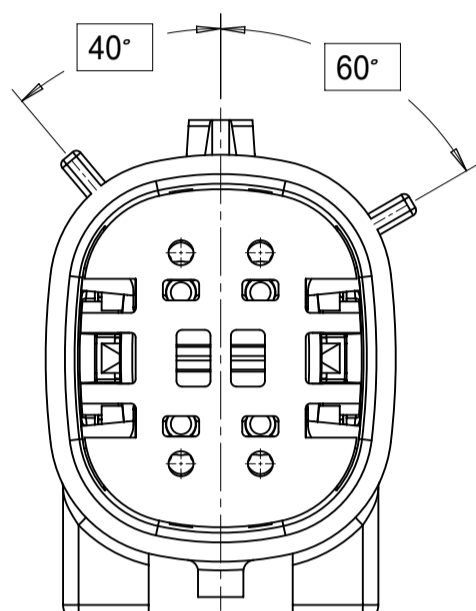

**SHEET DESCRIPTION**  
CONFIGURATIONS

2X2 - STANDARD (STD)

2X2 - UL V0\*

2X3 - STANDARD (STD)

2X3 - LENGTHENED

2X4 - STANDARD (STD)

2X6 - STANDARD (STD)

2X8 - STANDARD (STD)

2X10 - STANDARD (STD)

2X10 - UL V0\*

UL V0 UNIQUE FEATURE  
Partial1  
SCALE 10:1

\* MINOR GEOMETRY CHANGE THAN STANDARD CONFIGURATION.  
SEE NOTE 2a FOR MORE INFORMATION

SYMBOLS	THIS DRAWING CONTAINS INFORMATION THAT IS PROPRIETARY TO MOLEX ELECTRONIC TECHNOLOGIES, LLC AND SHOULD NOT BE USED WITHOUT WRITTEN PERMISSION		CURRENT REV DESC:		<b>molex</b>
	DIMENSION UNITS	SCALE			
▽ = 0	mm	1.5:1	EC NO: 171650		MX150 BLADE DUAL ROW SEALED ASSEMBLY MAT SEAL
▽ = 0	GENERAL TOLERANCES (UNLESS SPECIFIED)		DRWN: PMANJUNATHAC 2018/01/03		
▽ = 0	ANGULAR TOL ± 1.0°		CHK'D: MVANSLAMBROU 2018/02/16		
▽ = 0	4 PLACES ±		APPR: MVANSLAMBROU 2018/02/16		
▽ = 0	3 PLACES ±		INITIAL REVISION:		
▽ = 0	2 PLACES ± 0.1		DRWN: APROFFITT 2014/04/28		
▽ = 0	1 PLACE ± 0.2		APPR: VKOSHY 2014/05/14		
▽ = 0	0 PLACES ±		THIRD ANGLE PROJECTION		
▽ = 0	DRAFT WHERE APPLICABLE MUST REMAIN WITHIN DIMENSIONS		DRAWING	SERIES	DOCUMENT NUMBER
			A1-SIZE	33482	SD-33482-0001
					DOC TYPE   DOC PART   REVISION
					PSD   001   E2
					PRODUCT CUSTOMER DRAWING
					CUSTOMER
					GENERAL MARKET
					SHEET NUMBER
					2 OF 11

**SHEET DESCRIPTION**  
KEY CONFIGURATIONS

**2X2**

KEY A

KEY B

KEY C

KEY D

**2X3**

KEY A