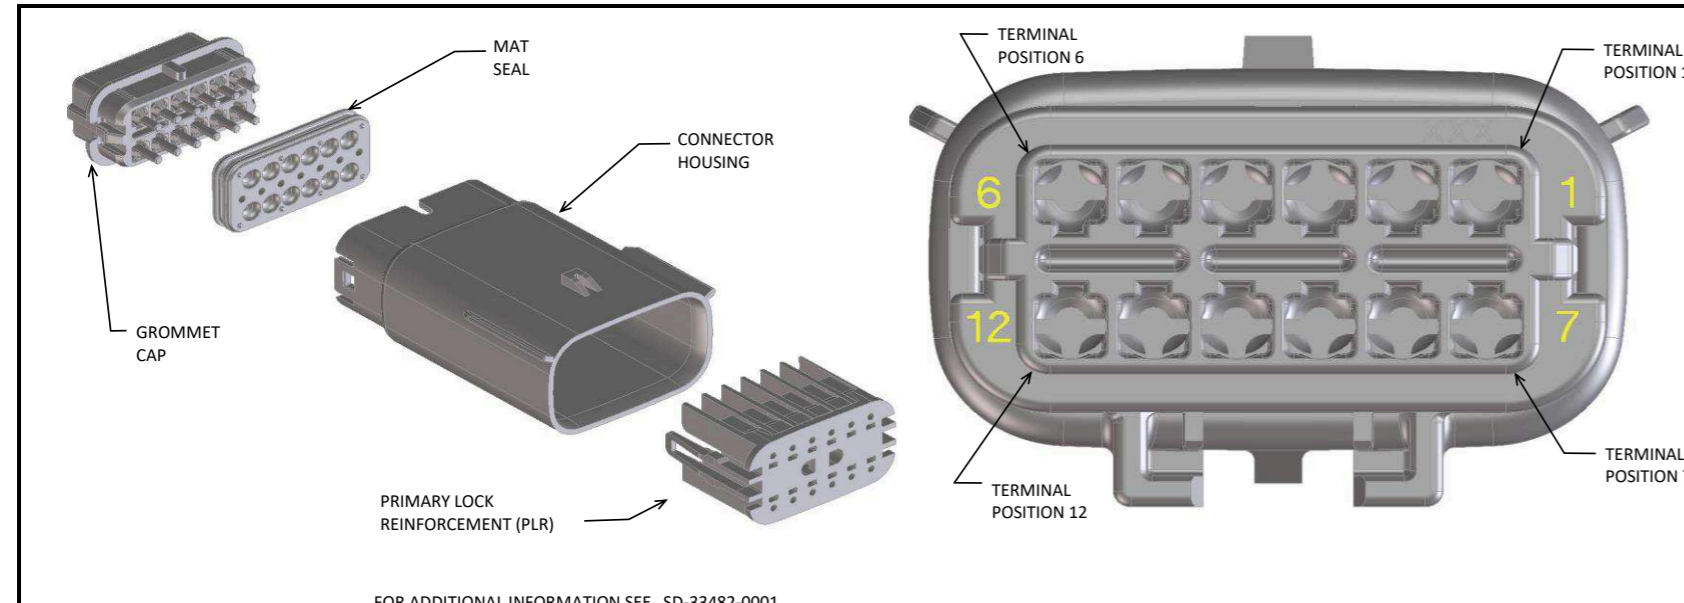

MX150 2X6 BLADE SEALED ASSY MAT SEAL
BOM AND PIN OUT SHEET

ABBREVIATION	DESCRIPTION	COLOR	MATERIAL
A-BLK	HOUSING, KEYING OPTION A	BLACK	SPS/NYLON GF20
B-LG	HOUSING, KEYING OPTION B	LIGHT GRAY	SPS/NYLON GF20
C-BR	HOUSING, KEYING OPTION C	BROWN	SPS/NYLON GF20
D-GR	HOUSING, KEYING OPTION D	GREEN	SPS/NYLON GF20
A-YL	HOUSING, KEYING OPTION A	YELLOW	SPS/NYLON GF20
C-DG	HOUSING, KEYING OPTION C	DARK GRAY	SPS/NYLON GF20
D-SG	HOUSING, KEYING OPTION D	STONE GRAY	SPS/NYLON GF20
GCP	GROMMET CAP (PLUGGED)	BLACK	SPS/NYLON GF20
PLR	PLR	NATURAL	SPS/NYLON GF20
M-R	MAT SEAL	RUST RED	INHERENTLY LUBRICATED SILICONE
M-B	MAT SEAL	ROYAL BLUE	INHERENTLY LUBRICATED SILICONE

FOR ADDITIONAL INFORMATION SEE SD-33482-0001