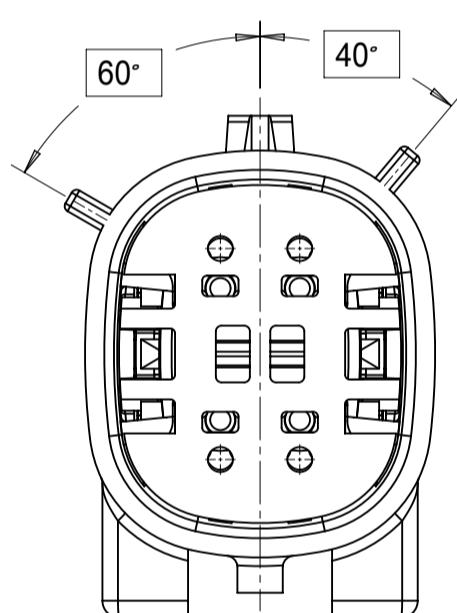

**SHEET DESCRIPTION**  
CONFIGURATIONS

2X2 - STANDARD (STD)

2X2 - UL V0\*

2X3 - STANDARD (STD)

2X3 - LENGTHENED

2X4 - STANDARD (STD)

2X6 - STANDARD (STD)

2X8 - STANDARD (STD)

2X10 - STANDARD (STD)

2X10 - UL V0\*

UL V0 UNIQUE FEATURE  
Partial1  
SCALE 10:1

\* MINOR GEOMETRY CHANGE THAN STANDARD CONFIGURATION.  
SEE NOTE 2a FOR MORE INFORMATION

SYMBOLS	THIS DRAWING CONTAINS INFORMATION THAT IS PROPRIETARY TO MOLEX ELECTRONIC TECHNOLOGIES, LLC AND SHOULD NOT BE USED WITHOUT WRITTEN PERMISSION		CURRENT REV DESC:		<b>molex</b>
	DIMENSION UNITS	SCALE			
▽ = 0	mm	1.5:1	EC NO: 171650		MX150 BLADE DUAL ROW SEALED ASSEMBLY MAT SEAL
▽ = 0	GENERAL TOLERANCES (UNLESS SPECIFIED)		DRWN: PMANJUNATHAC 2018/01/03		
▽ = 0	ANGULAR TOL ± 1.0°		CHK'D: MVANSLAMBROU 2018/02/16		
▽ = 0	4 PLACES ±		APPR: MVANSLAMBROU 2018/02/16		
▽ = 0	3 PLACES ±		INITIAL REVISION:		
▽ = 0	2 PLACES ± 0.1		DRWN: APROFFITT 2014/04/28		
▽ = 0	1 PLACE ± 0.2		APPR: VKOSHY 2014/05/14		
▽ = 0	0 PLACES ±		THIRD ANGLE PROJECTION		
▽ = 0	DRAFT WHERE APPLICABLE MUST REMAIN WITHIN DIMENSIONS		DRAWING	SERIES	DOCUMENT NUMBER
			A1-SIZE	33482	SD-33482-0001
					DOC TYPE   DOC PART   REVISION
					PSD   001   E2
					PRODUCT CUSTOMER DRAWING
					CUSTOMER
					GENERAL MARKET
					SHEET NUMBER
					2 OF 11

**SHEET DESCRIPTION**  
KEY CONFIGURATIONS

**2X2**

KEY A

KEY B

KEY C

KEY D

**2X3**

KEY A

KEY B

KEY C

KEY D

**2X4**

KEY A

KEY B

KEY C

KEY D