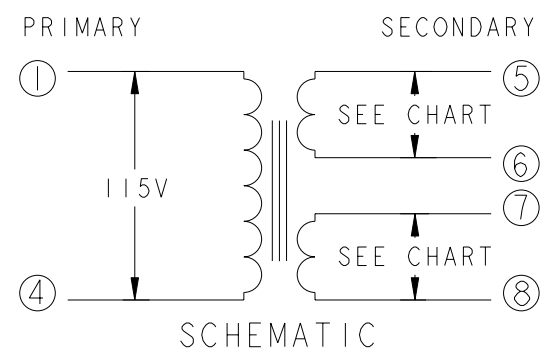

CERTIFICATION: UL/CUL FILE NO. E102980 HZ. V. A.  
 DIMENSIONS FOR REFERENCE ONLY. 50/60 36

PRIMARY	SECONDARY		P. U. PART NUMBER	TYCO ELECTRONICS PART NUMBER
	SERIES	PARALLEL		
115 VAC	12 VCT	6 VAC	4900-8012RF65	1672327-2
115 VAC	12.6 VCT	6.3 VAC	4900-8013RF65	1672327-3
115 VAC	24 VCT	12 VAC	4900-8024RF65	1672327-6
115 VAC	28 VCT	14 VAC	4900-8028RF65	1672327-7
115 VAC	48 VCT	24 VAC	4900-8048RF65	1-1672327-0
115/230 VAC	12 VCT	6 VAC	4900-9012RF65	1-1672327-4
115/230 VAC	12.6 VCT	6.3 VAC	4900-9013RF65	1-1672327-5
115/230 VAC	24 VCT	12 VAC	4900-9024RF65	1-1672327-8
115/230 VAC	28 VCT	14 VAC	4900-9028RF65	1-1672327-9
115/230 VAC	48 VCT	24 VAC	4900-9048RF65	2-1672327-2

4900-XXXXRF65  
 50/60HZ 36VA SEC-6/12 VAC  
 MADE IN XXXX  
**Tyco Electronics**  
 [115V] [ ] [ ] [115V]  
 XXX (DATE CODE)

SAMPLE LABEL SCALE: 4:1  
 VOLTAGE ON LABEL WILL VARY PER MODEL NUMBER

<small>THIS DRAWING IS A CONTROLLED DOCUMENT FOR TYCO ELECTRONICS CORPORATION IT IS SUBJECT TO CHANGE AND THE CONTROLLING ENGINEERING ORGANIZATION SHOULD BE CONTACTED FOR THE LATEST REVISION.</small>		DWN J. SLIKE 22APR2009 CHK J. HURLBURY 22APR2009 APVD J. HURLBURY 22APR2009	Tyco Electronics Harrisburg, PA 17105-3608
DIMENSIONS: INCHES [mm]	TOLERANCES UNLESS OTHERWISE SPECIFIED: 0 PLC ± 1 PLC ± 2 PLC ±.01 3 PLC ±.005 4 PLC ± ANGLES ± FINISH	NAME TRANSFORMER OUTLINE APPLICATION SPEC PRODUCT SPEC	RESTRICTED TO
MATERIAL		SIZE A2 CAGE CODE 00779 DRAWING NO. C=4900-RF65	SHEET 1 OF 1 REV D
CUSTOMER DRAWING		SCALE 1:1	