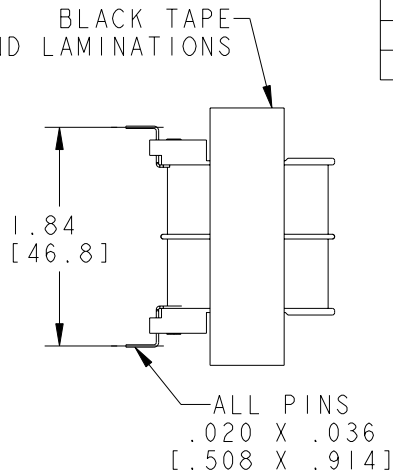

CERTIFICATION: UL/CUL FILE NO. E102980 HZ. V. A.  
 DIMENSIONS FOR REFERENCE ONLY. 50/60 36

PRIMARY	SECONDARY		P. U. PART NUMBER	TYCO ELECTRONICS PART NUMBER
	SERIES	PARALLEL		
115 VAC	12 VCT	6 VAC	4900-8012RF65	1672327-2
115 VAC	12.6 VCT	6.3 VAC	4900-8013RF65	1672327-3
115 VAC	24 VCT	12 VAC	4900-8024RF65	1672327-6
115 VAC	28 VCT	14 VAC	4900-8028RF65	1672327-7
115 VAC	48 VCT	24 VAC	4900-8048RF65	1-1672327-0
115/230 VAC	12 VCT	6 VAC	4900-9012RF65	1-1672327-4
115/230 VAC	12.6 VCT	6.3 VAC	4900-9013RF65	1-1672327-5
115/230 VAC	24 VCT	12 VAC	4900-9024RF65	1-1672327-8
115/230 VAC	28 VCT	14 VAC	4900-9028RF65	1-1672327-9
115/230 VAC	48 VCT	24 VAC	4900-9048RF65	2-1672327-2

4900-XXXXRF65  
 50/60HZ 36VA SEC-6/12 VAC  
 MADE IN XXXX  
**Tyco Electronics**  
 [115V] [ ] [ ] [115V]  
 XXX (DATE CODE)

SAMPLE LABEL SCALE: 4:1  
 VOLTAGE ON LABEL WILL VARY PER MODEL NUMBER

<small>THIS DRAWING IS A CONTROLLED DOCUMENT FOR TYCO ELECTRONICS CORPORATION IT IS SUBJECT TO CHANGE AND THE CONTROLLING ENGINEERING ORGANIZATION SHOULD BE CONTACTED FOR THE LATEST REVISION.</small>		DWN J. SLIKE 22APR2009 CHK J. HURLBURY 22APR2009 APVD J. HURLBURY 22APR2009	Tyco Electronics Harrisburg, PA 17105-3608
DIMENSIONS: INCHES [mm]	TOLERANCES UNLESS OTHERWISE SPECIFIED: 0 PLC ± 1 PLC ± 2 PLC ±.01 3 PLC ±.005 4 PLC ± ANGLES ± FINISH	NAME TRANSFORMER OUTLINE APPLICATION SPEC PRODUCT SPEC	RESTRICTED TO
MATERIAL		SIZE A2 CAGE CODE 00779 DRAWING NO. C=4900-RF65	SHEET 1 OF 1 REV D
CUSTOMER DRAWING		SCALE 1:1	