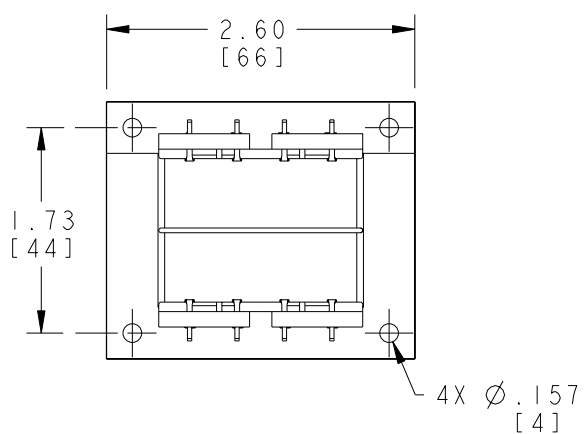

CERTIFICATION: UL/CUL FILE NO. E102980 HZ. V. A.  
 DIMENSIONS FOR REFERENCE ONLY. 50/60 36

PRIMARY	SECONDARY		P. U. PART NUMBER	TYCO ELECTRONICS PART NUMBER
	SERIES	PARALLEL		
115 VAC	12 VCT	6 VAC	4900-8012RF65	1672327-2
115 VAC	12.6 VCT	6.3 VAC	4900-8013RF65	1672327-3
115 VAC	24 VCT	12 VAC	4900-8024RF65	1672327-6
115 VAC	28 VCT	14 VAC	4900-8028RF65	1672327-7
115 VAC	48 VCT	24 VAC	4900-8048RF65	1-1672327-0
115/230 VAC	12 VCT	6 VAC	4900-9012RF65	1-1672327-4
115/230 VAC	12.6 VCT	6.3 VAC	4900-9013RF65	1-1672327-5
115/230 VAC	24 VCT	12 VAC	4900-9024RF65	1-1672327-8
115/230 VAC	28 VCT	14 VAC	4900-9028RF65	1-1672327-9
115/230 VAC	48 VCT	24 VAC	4900-9048RF65	2-1672327-2

4900-XXXXRF65  
 50/60HZ 36VA SEC-6/12 VAC  
 MADE IN XXXX  
**Tyco Electronics**  
 [115V] [ ] [ ] [115V]  
 XXX (DATE CODE)

SAMPLE LABEL SCALE: 4:1  
 VOLTAGE ON LABEL WILL VARY PER MODEL NUMBER

<small>THIS DRAWING IS A CONTROLLED DOCUMENT FOR TYCO ELECTRONICS CORPORATION IT IS SUBJECT TO CHANGE AND THE CONTROLLING ENGINEERING ORGANIZATION SHOULD BE CONTACTED FOR THE LATEST REVISION.</small>		DWN J. SLIKE 22APR2009 CHK J. HURLBURY 22APR2009 APVD J. HURLBURY 22APR2009	Tyco Electronics Harrisburg, PA 17105-3608
DIMENSIONS: INCHES [mm]	TOLERANCES UNLESS OTHERWISE SPECIFIED: 0 PLC ± 1 PLC ± 2 PLC ±.01 3 PLC ±.005 4 PLC ± ANGLES ± FINISH	NAME TRANSFORMER OUTLINE APPLICATION SPEC PRODUCT SPEC	RESTRICTED TO
MATERIAL		SIZE A2 CAGE CODE 00779 DRAWING NO. C=4900-RF65	SHEET 1 OF 1 REV D
CUSTOMER DRAWING		SCALE 1:1	