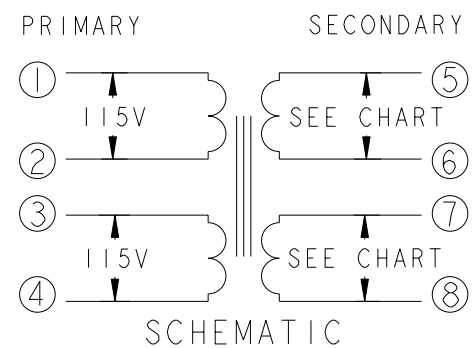

CERTIFICATION: UL/CUL FILE NO. E102980 HZ. V. A.  
 DIMENSIONS FOR REFERENCE ONLY. 50/60 36

PRIMARY	SECONDARY		P. U. PART NUMBER	TYCO ELECTRONICS PART NUMBER
	SERIES	PARALLEL		
115 VAC	12 VCT	6 VAC	4900-8012RF65	1672327-2
115 VAC	12.6 VCT	6.3 VAC	4900-8013RF65	1672327-3
115 VAC	24 VCT	12 VAC	4900-8024RF65	1672327-6
115 VAC	28 VCT	14 VAC	4900-8028RF65	1672327-7
115 VAC	48 VCT	24 VAC	4900-8048RF65	1-1672327-0
115/230 VAC	12 VCT	6 VAC	4900-9012RF65	1-1672327-4
115/230 VAC	12.6 VCT	6.3 VAC	4900-9013RF65	1-1672327-5
115/230 VAC	24 VCT	12 VAC	4900-9024RF65	1-1672327-8
115/230 VAC	28 VCT	14 VAC	4900-9028RF65	1-1672327-9
115/230 VAC	48 VCT	24 VAC	4900-9048RF65	2-1672327-2

4900-XXXXRF65  
 50/60HZ 36VA SEC-6/12 VAC  
 MADE IN XXXX  
**Tyco Electronics**  
 [115V] [ ] [ ] [115V]  
 XXX (DATE CODE)

SAMPLE LABEL SCALE: 4:1  
 VOLTAGE ON LABEL WILL VARY PER MODEL NUMBER

<small>THIS DRAWING IS A CONTROLLED DOCUMENT FOR TYCO ELECTRONICS CORPORATION IT IS SUBJECT TO CHANGE AND THE CONTROLLING ENGINEERING ORGANIZATION SHOULD BE CONTACTED FOR THE LATEST REVISION.</small>		DWN J. SLIKE 22APR2009 CHK J. HURLBURY 22APR2009 APVD J. HURLBURY 22APR2009	Tyco Electronics Harrisburg, PA 17105-3608
DIMENSIONS: INCHES [mm]	TOLERANCES UNLESS OTHERWISE SPECIFIED: 0 PLC ± 1 PLC ± 2 PLC ±.01 3 PLC ±.005 4 PLC ± ANGLES ± FINISH	NAME TRANSFORMER OUTLINE APPLICATION SPEC PRODUCT SPEC	RESTRICTED TO
MATERIAL		SIZE A2 CAGE CODE 00779 DRAWING NO. C=4900-RF65	SHEET 1 OF 1 REV D
CUSTOMER DRAWING		SCALE 1:1	