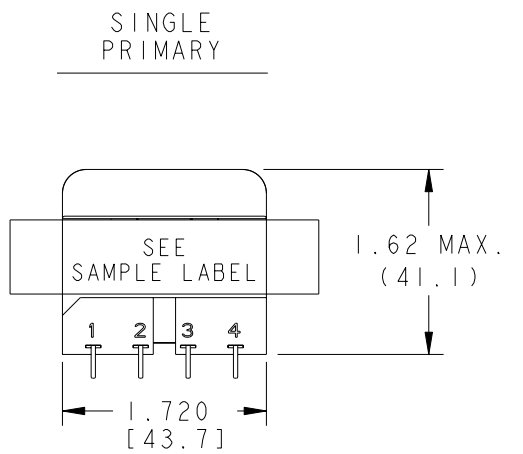

CERTIFICATION: UL/CUL FILE NO. E102980 HZ. V. A.  
 DIMENSIONS FOR REFERENCE ONLY. 50/60 36

PRIMARY	SECONDARY		P. U. PART NUMBER	TYCO ELECTRONICS PART NUMBER
	SERIES	PARALLEL		
115 VAC	12 VCT	6 VAC	4900-8012RF65	1672327-2
115 VAC	12.6 VCT	6.3 VAC	4900-8013RF65	1672327-3
115 VAC	24 VCT	12 VAC	4900-8024RF65	1672327-6
115 VAC	28 VCT	14 VAC	4900-8028RF65	1672327-7
115 VAC	48 VCT	24 VAC	4900-8048RF65	1-1672327-0
115/230 VAC	12 VCT	6 VAC	4900-9012RF65	1-1672327-4
115/230 VAC	12.6 VCT	6.3 VAC	4900-9013RF65	1-1672327-5
115/230 VAC	24 VCT	12 VAC	4900-9024RF65	1-1672327-8
115/230 VAC	28 VCT	14 VAC	4900-9028RF65	1-1672327-9
115/230 VAC	48 VCT	24 VAC	4900-9048RF65	2-1672327-2

4900-XXXXRF65  
 50/60HZ 36VA SEC-6/12 VAC  
 MADE IN XXXX  
**Tyco Electronics**  
 [115V] [ ] [ ] [115V]  
 XXX (DATE CODE)

SAMPLE LABEL SCALE: 4:1  
 VOLTAGE ON LABEL WILL VARY PER MODEL NUMBER

<small>THIS DRAWING IS A CONTROLLED DOCUMENT FOR TYCO ELECTRONICS CORPORATION IT IS SUBJECT TO CHANGE AND THE CONTROLLING ENGINEERING ORGANIZATION SHOULD BE CONTACTED FOR THE LATEST REVISION.</small>		DWN J. SLIKE 22APR2009 CHK J. HURLBURY 22APR2009 APVD J. HURLBURY 22APR2009	Tyco Electronics Harrisburg, PA 17105-3608
DIMENSIONS: INCHES [mm]	TOLERANCES UNLESS OTHERWISE SPECIFIED: 0 PLC ± 1 PLC ± 2 PLC ±.01 3 PLC ±.005 4 PLC ± ANGLES ± FINISH	NAME TRANSFORMER OUTLINE APPLICATION SPEC PRODUCT SPEC	RESTRICTED TO
MATERIAL		SIZE A2 CAGE CODE 00779 DRAWING NO. C=4900-RF65	SHEET 1 OF 1 REV D
CUSTOMER DRAWING		SCALE 1:1	