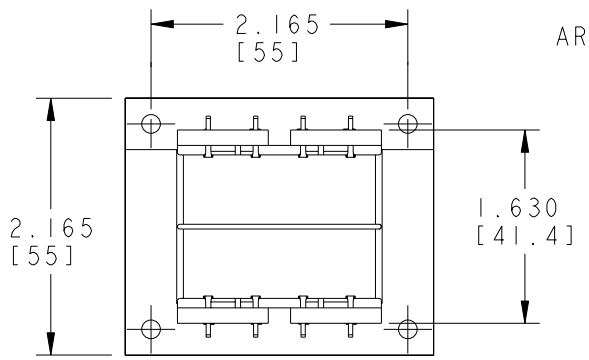

CERTIFICATION: UL/CUL FILE NO. E102980 HZ. V. A.  
 DIMENSIONS FOR REFERENCE ONLY. 50/60 36

PRIMARY	SECONDARY		P. U. PART NUMBER	TYCO ELECTRONICS PART NUMBER
	SERIES	PARALLEL		
115 VAC	12 VCT	6 VAC	4900-8012RF65	1672327-2
115 VAC	12.6 VCT	6.3 VAC	4900-8013RF65	1672327-3
115 VAC	24 VCT	12 VAC	4900-8024RF65	1672327-6
115 VAC	28 VCT	14 VAC	4900-8028RF65	1672327-7
115 VAC	48 VCT	24 VAC	4900-8048RF65	1-1672327-0
115/230 VAC	12 VCT	6 VAC	4900-9012RF65	1-1672327-4
115/230 VAC	12.6 VCT	6.3 VAC	4900-9013RF65	1-1672327-5
115/230 VAC	24 VCT	12 VAC	4900-9024RF65	1-1672327-8
115/230 VAC	28 VCT	14 VAC	4900-9028RF65	1-1672327-9
115/230 VAC	48 VCT	24 VAC	4900-9048RF65	2-1672327-2

4900-XXXXRF65  
 50/60HZ 36VA SEC-6/12 VAC  
 MADE IN XXXX  
**Tyco Electronics**  
 [115V] [ ] [ ] [115V]  
 XXX (DATE CODE)

SAMPLE LABEL SCALE: 4:1  
 VOLTAGE ON LABEL WILL VARY PER MODEL NUMBER

<small>THIS DRAWING IS A CONTROLLED DOCUMENT FOR TYCO ELECTRONICS CORPORATION IT IS SUBJECT TO CHANGE AND THE CONTROLLING ENGINEERING ORGANIZATION SHOULD BE CONTACTED FOR THE LATEST REVISION.</small>		DWN J. SLIKE 22APR2009 CHK J. HURLBURY 22APR2009 APVD J. HURLBURY 22APR2009	Tyco Electronics Harrisburg, PA 17105-3608
DIMENSIONS: INCHES [mm]	TOLERANCES UNLESS OTHERWISE SPECIFIED: 0 PLC ± 1 PLC ± 2 PLC ±.01 3 PLC ±.005 4 PLC ± ANGLES ± FINISH	NAME TRANSFORMER OUTLINE APPLICATION SPEC PRODUCT SPEC	RESTRICTED TO
MATERIAL		SIZE A2 CAGE CODE 00779 DRAWING NO. C=4900-RF65	SHEET 1 OF 1 REV D
CUSTOMER DRAWING		SCALE 1:1	