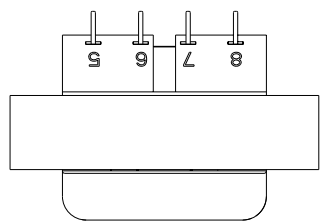

CERTIFICATION: UL/CUL FILE NO. E102980 HZ. V. A.  
 DIMENSIONS FOR REFERENCE ONLY. 50/60 36

PRIMARY	SECONDARY		P. U. PART NUMBER	TYCO ELECTRONICS PART NUMBER
	SERIES	PARALLEL		
115 VAC	12 VCT	6 VAC	4900-8012RF65	1672327-2
115 VAC	12.6 VCT	6.3 VAC	4900-8013RF65	1672327-3
115 VAC	24 VCT	12 VAC	4900-8024RF65	1672327-6
115 VAC	28 VCT	14 VAC	4900-8028RF65	1672327-7
115 VAC	48 VCT	24 VAC	4900-8048RF65	1-1672327-0
115/230 VAC	12 VCT	6 VAC	4900-9012RF65	1-1672327-4
115/230 VAC	12.6 VCT	6.3 VAC	4900-9013RF65	1-1672327-5
115/230 VAC	24 VCT	12 VAC	4900-9024RF65	1-1672327-8
115/230 VAC	28 VCT	14 VAC	4900-9028RF65	1-1672327-9
115/230 VAC	48 VCT	24 VAC	4900-9048RF65	2-1672327-2

4900-XXXXRF65  
 50/60HZ 36VA SEC-6/12 VAC  
 MADE IN XXXX  
**Tyco Electronics**  
 [115V] [ ] [ ] [115V]  
 XXX (DATE CODE)

SAMPLE LABEL SCALE: 4:1  
 VOLTAGE ON LABEL WILL VARY PER MODEL NUMBER

<small>THIS DRAWING IS A CONTROLLED DOCUMENT FOR TYCO ELECTRONICS CORPORATION IT IS SUBJECT TO CHANGE AND THE CONTROLLING ENGINEERING ORGANIZATION SHOULD BE CONTACTED FOR THE LATEST REVISION.</small>		DWN J. SLIKE 22APR2009 CHK J. HURLBURY 22APR2009 APVD J. HURLBURY 22APR2009	Tyco Electronics Harrisburg, PA 17105-3608
DIMENSIONS: INCHES [mm]	TOLERANCES UNLESS OTHERWISE SPECIFIED: 0 PLC ± 1 PLC ± 2 PLC ±.01 3 PLC ±.005 4 PLC ± ANGLES ± FINISH	NAME TRANSFORMER OUTLINE APPLICATION SPEC PRODUCT SPEC	RESTRICTED TO
MATERIAL		SIZE A2 CAGE CODE 00779 DRAWING NO. C=4900-RF65	SHEET 1 OF 1 REV D
CUSTOMER DRAWING		SCALE 1:1	