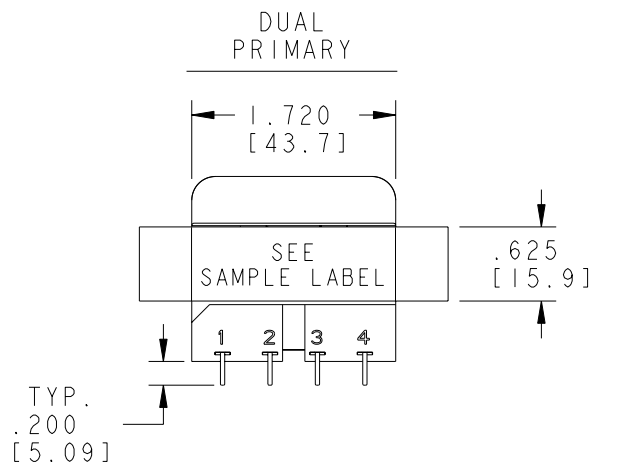

CERTIFICATION: UL/CUL FILE NO. E102980 HZ. V. A.  
 DIMENSIONS FOR REFERENCE ONLY. 50/60 36

PRIMARY	SECONDARY		P. U. PART NUMBER	TYCO ELECTRONICS PART NUMBER
	SERIES	PARALLEL		
115 VAC	12 VCT	6 VAC	4900-8012RF65	1672327-2
115 VAC	12.6 VCT	6.3 VAC	4900-8013RF65	1672327-3
115 VAC	24 VCT	12 VAC	4900-8024RF65	1672327-6
115 VAC	28 VCT	14 VAC	4900-8028RF65	1672327-7
115 VAC	48 VCT	24 VAC	4900-8048RF65	1-1672327-0
115/230 VAC	12 VCT	6 VAC	4900-9012RF65	1-1672327-4
115/230 VAC	12.6 VCT	6.3 VAC	4900-9013RF65	1-1672327-5
115/230 VAC	24 VCT	12 VAC	4900-9024RF65	1-1672327-8
115/230 VAC	28 VCT	14 VAC	4900-9028RF65	1-1672327-9
115/230 VAC	48 VCT	24 VAC	4900-9048RF65	2-1672327-2

4900-XXXXRF65  
 50/60HZ 36VA SEC-6/12 VAC  
 MADE IN XXXX  
**Tyco Electronics**  
 [115V] [ ] [ ] [115V]  
 XXX (DATE CODE)

SAMPLE LABEL SCALE: 4:1  
 VOLTAGE ON LABEL WILL VARY PER MODEL NUMBER

<small>THIS DRAWING IS A CONTROLLED DOCUMENT FOR TYCO ELECTRONICS CORPORATION IT IS SUBJECT TO CHANGE AND THE CONTROLLING ENGINEERING ORGANIZATION SHOULD BE CONTACTED FOR THE LATEST REVISION.</small>		DWN J. SLIKE 22APR2009 CHK J. HURLBURY 22APR2009 APVD J. HURLBURY 22APR2009	Tyco Electronics Harrisburg, PA 17105-3608
DIMENSIONS: INCHES [mm]	TOLERANCES UNLESS OTHERWISE SPECIFIED: 0 PLC ± 1 PLC ± 2 PLC ±.01 3 PLC ±.005 4 PLC ± ANGLES ± FINISH	NAME TRANSFORMER OUTLINE APPLICATION SPEC PRODUCT SPEC	RESTRICTED TO
MATERIAL		SIZE A2 CAGE CODE 00779 DRAWING NO. C=4900-RF65	SHEET 1 OF 1 REV D
CUSTOMER DRAWING		SCALE 1:1	