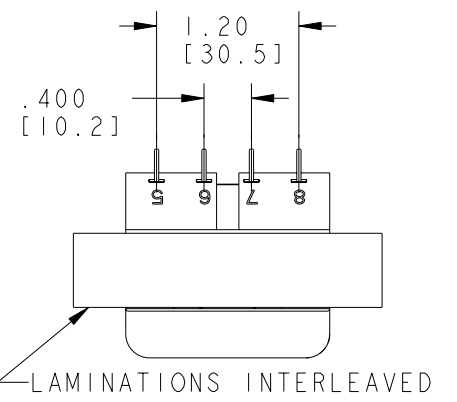

CERTIFICATION: UL/CUL FILE NO. E102980 HZ. V. A.  
 DIMENSIONS FOR REFERENCE ONLY. 50/60 36

PRIMARY	SECONDARY		P. U. PART NUMBER	TYCO ELECTRONICS PART NUMBER
	SERIES	PARALLEL		
115 VAC	12 VCT	6 VAC	4900-8012RF65	1672327-2
115 VAC	12.6 VCT	6.3 VAC	4900-8013RF65	1672327-3
115 VAC	24 VCT	12 VAC	4900-8024RF65	1672327-6
115 VAC	28 VCT	14 VAC	4900-8028RF65	1672327-7
115 VAC	48 VCT	24 VAC	4900-8048RF65	1-1672327-0
115/230 VAC	12 VCT	6 VAC	4900-9012RF65	1-1672327-4
115/230 VAC	12.6 VCT	6.3 VAC	4900-9013RF65	1-1672327-5
115/230 VAC	24 VCT	12 VAC	4900-9024RF65	1-1672327-8
115/230 VAC	28 VCT	14 VAC	4900-9028RF65	1-1672327-9
115/230 VAC	48 VCT	24 VAC	4900-9048RF65	2-1672327-2

4900-XXXXRF65  
 50/60HZ 36VA SEC-6/12 VAC  
 MADE IN XXXX  
**Tyco Electronics**  
 [115V] [ ] [ ] [115V]  
 XXX (DATE CODE)

SAMPLE LABEL SCALE: 4:1  
 VOLTAGE ON LABEL WILL VARY PER MODEL NUMBER

<small>THIS DRAWING IS A CONTROLLED DOCUMENT FOR TYCO ELECTRONICS CORPORATION IT IS SUBJECT TO CHANGE AND THE CONTROLLING ENGINEERING ORGANIZATION SHOULD BE CONTACTED FOR THE LATEST REVISION.</small>		DWN J. SLIKE 22APR2009 CHK J. HURLBURY 22APR2009 APVD J. HURLBURY 22APR2009	Tyco Electronics Harrisburg, PA 17105-3608
DIMENSIONS: INCHES [mm]	TOLERANCES UNLESS OTHERWISE SPECIFIED: 0 PLC ± 1 PLC ± 2 PLC ±.01 3 PLC ±.005 4 PLC ± ANGLES ± FINISH	NAME TRANSFORMER OUTLINE APPLICATION SPEC PRODUCT SPEC	RESTRICTED TO
MATERIAL		SIZE A2 CAGE CODE 00779 DRAWING NO. C=4900-RF65	SHEET 1 OF 1 REV D
CUSTOMER DRAWING		SCALE 1:1	