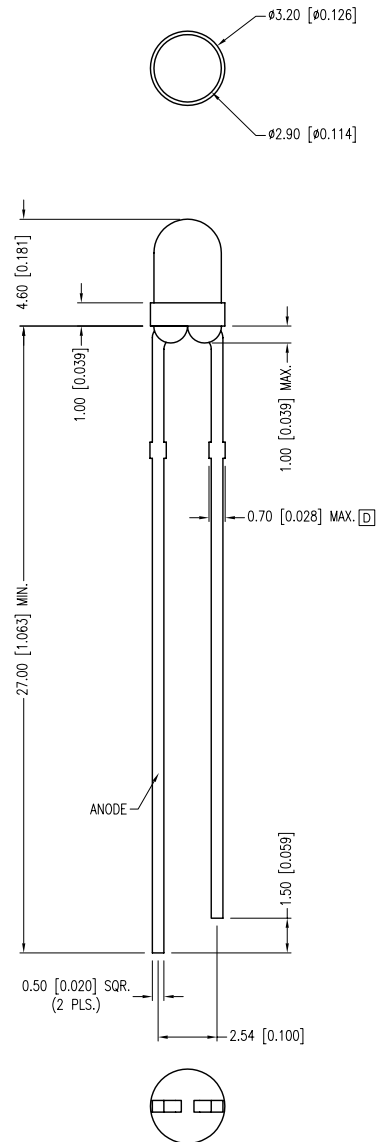

PART NUMBER	SSL-LX3044YD-12V	REV.	D
DATE	E.C.N. NUMBER AND REVISION COMMENTS		REV.
04.26.92	REMOVED FLAT EDGE FROM FLANGE.		A
11.28.94	UPDATED DPECS.		B
04.11.01	E.C.N. #10BRDR. & REDRAWN.		C
05.06.11	E.C.N. #11717/10BRDR. & REDRAWN.		D

ELECTRO-OPTICAL CHARACTERISTICS TA =25°C Vf=12V					
PARAMETER	MIN	TYP.	MAX	UNITS	TEST COND
PEAK WAVELENGTH		585		nm	
FORWARD VOLTAGE		12.0	14.0	Vf	
REVERSE VOLTAGE	5.0			Vr	Ir=100µA
AXIAL INTENSITY		6		mcd	Vf=12V
VIEWING ANGLE		60		2x theta	
EMITTED COLOR:	YELLOW				
EPOXY LENS FINISH:	YELLOW DIFFUSED				

LIMITS OF SAFE OPERATION AT 25°C		
PARAMETER	MAX.	UNITS
PEAK FORWARD VOLTAGE	14	V
STEADY CURRENT	12	mA
POWER DISSIPATION	310	mW
DERATE FROM 25°C	-1.6	mW/°C
OPERATING TEMP.	-40 TO +85	°C
STORAGE TEMP.	-40 TO +85	°C
SOLDERING TEMP.	+260	°C
2.0mm FROM BODY	3	SEC. MAX.

*UNLESS OTHERWISE SPECIFIED TOLERANCES PER DECIMAL PRECISION ARE: X=±1 (±0.039), X.X=±0.5 (±0.020), X.XX=±0.25 (±0.010), X.XXX=±0.127 (±0.005). LEAD SIZE=±0.05 (±0.002), LEAD LENGTH=±0.75 (±0.030). MIN= ^{+0.00}/_{-0.00} DECIMAL PRECISION MAX= ^{+0.00}/_{-0.00} DECIMAL PRECISION