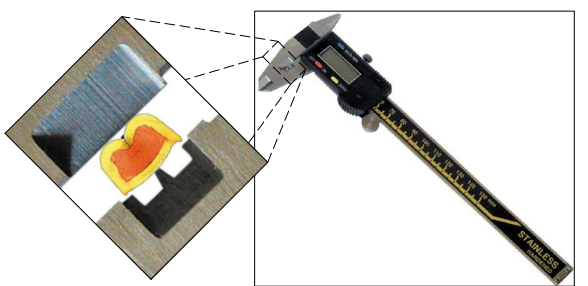

PEW 12, MultiStrip 10 & Carrying Case

Plastic Carrying Case for 10 Die Set Kits
(10 Die Set Kits shown are NOT INCLUDED. Carrying Case is supplied empty.)

Sets & Accessories

Crib #	Delphi P/N	Rennsteig P/N	Description
6S01888	13782709	R707 020	MultiStrip 10 self-adjusting wire insulation stripper
6S01896	13791715	R707 024 DEL	Spare Parts: Spare blade and red button for MultiStrip 10; Allen and open-end wrench and screwdriver for PEW12. Regular M4 nut and lock nut; Screws with Allen head M4x11,16,18,25mm for die assembly
6S01891	13791711	R708 244 6	Standard Insulation Stripper for AWG 30-28-26-24-22-20 cable
6S01892	13791712	R708 212 6	Standard Insulation Stripper for AWG 20-18-16-14-12-10 cable 10 Cable
6S01893	13791713	R708 248 6	Standard Insulation Stripper for AWG 26-24-22-20-18-16 cable
6S01894	13791714	R708 231 6	Standard Insulation Stripper for 0.35-0.5-0.75-1.0-1.5-2.5-4.0 mm2 cable
9X00970 & 9X00971	13782720	R624 XXXX	Die Set + Locator + Wire Stop (Type 1) or Die Set + Hinged Locator ass., (Type 2) in small plastic box w/Data Sheet and mtg.screws.
6C01806	13782721	R624 000 39 DEL	Crimp Tool PEW 12 with Allen Wrench, open-end wrench, and screwdriver in cardboard box.
6C01802	13782722	R624 101 3 DEL	Crimp Tool PEW 12 with screws, open-end wrench, allen wrench, screw driver in plastic carrying case
6C01803	13782723	R624 104 69DEL	Crimp Tool PEW 12 - MultiStrip 10 self-adjusting wire stripper - with screws, open-end wrench, allen key, screw driver, in plastic carrying case
6C01804	13782716	R624 40106 RT	Plastic carrying case, empty, with inserts for 10 Die Set kits
6P01920	13782724	R636 000 1	Toggle Press (mechanical) with die adapter designed to match all PEW 12 series crimping dies, locators and wire stops
6C01805	13782719	R690 000 1	Electronic Digital Calipers specially shaped measuring surfaces to provide exact measurement of crimp height and width