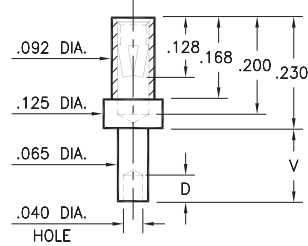

PIN RECEPTACLES

FOR .032" - .046" DIAMETER PINS

0344

0344-X-19-XX-34-XX-10-0

Swage mount in .067 hole

Basic Part Number	Board Thickness	Length V	Depth D
0344-1	.031	.062	.040
0344-2	.062	.094	.062
0344-3	.094	.125	.062
0344-4	.125	.156	.062

0349

0349-X-31-XX-34-XX-10-0

Swage mount in .129 hole

Basic Part Number	Board Thickness	Length V
0349-2	.062	.094
0349-3	.094	.125
0349-4	.125	.156

0323

0323-X-15-XX-34-XX-10-0

Swage mount in .094 hole

0324

0324-X-15-XX-34-XX-10-0

Swage mount in .094 hole

Basic Part Number	Board Thickness	Length V
032X-1	.031	.062
032X-2	.062	.094
032X-3	.094	.125
032X-4	.125	.156
032X-5	.188	.219

0348

0348-0-33-XX-34-XX-10-0

Dimensions: Inches

Tolerances On: Lengths: ±.005

Diameters: ±.002

Angles: ±2°

ORDER CODE: XXXX - X - XX - XX - 34 - XX - XX - 0

BASIC PART #

SPECIFY SHELL FINISH:

- 01 200 μ" TIN/LEAD OVER NICKEL
- ◆ 80 200 μ" TIN OVER NICKEL (RoHS)
- ◆ 15 10 μ" GOLD OVER NICKEL (RoHS)