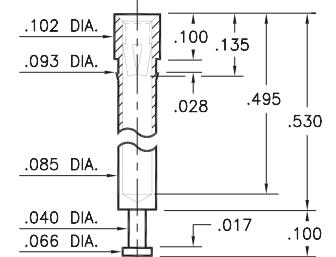

Wire crimp termination. Accepts wire sizes 20 AWG Max. / 24 AWG Min.

0405

0405-0-15-XX-34-XX-04-0

Press-fit in .084 mounting hole

0336

0336-0-15-XX-34-XX-04-0

Press-fit in .089 mounting hole

0322

0322-0-15-XX-34-XX-10-0

Solder mount in .089 min. mounting hole

0325

0325-0-15-XX-34-XX-10-0

Press-fit in .090 mounting hole

SPECIFICATIONS:

Shell Material: Brass Alloy 360, 1/2 Hard

Contact Material: Beryllium Copper Alloy 172, HT

Dimensions: Inches

Tolerances On: Lengths: ±.005

Diameters: ±.002

Angles: ±2°

ORDER CODE: XXXX - X - XX - XX - 34 - XX - XX - 0

BASIC PART #

SPECIFY SHELL FINISH:

- 01 200 μ" TIN/LEAD OVER NICKEL
- ◆ 80 200 μ" TIN OVER NICKEL (RoHS)
- ◆ 15 10 μ" GOLD OVER NICKEL (RoHS)

SPECIFY CONTACT FINISH:

- 01 200 μ" TIN/LEAD OVER NICKEL
- ◆ 80 200 μ" TIN OVER NICKEL (RoHS)
- ◆ 27 30 μ" GOLD OVER NICKEL (RoHS)

SELECT CONTACT:

#34 CONTACT (DATA ON PAGE 258)

(For alternate contact choices, see group E on page 248)