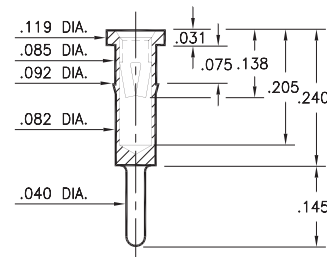

PIN RECEPTACLES

FOR .032" - .046" DIAMETER PINS

0344

0344-X-19-XX-34-XX-10-0

Swage mount in .067 hole

Basic Part Number	Board Thickness	Length V	Depth D
0344-1	.031	.062	.040
0344-2	.062	.094	.062
0344-3	.094	.125	.062
0344-4	.125	.156	.062

0324-X-15-XX-34-XX-10-0

Swage mount in .094 hole

Basic Part Number	Board Thickness	Length V
032X-1	.031	.062
032X-2	.062	.094
032X-3	.094	.125
032X-4	.125	.156
032X-5	.188	.219

0348

0348-0-33-XX-34-XX-10-0

Wire crimp termination. Accepts wire sizes 20 AWG Max. / 24 AWG Min.

0405

0405-0-15-XX-34-XX-04-0

Press-fit in .084 mounting hole

0336

0336-0-15-XX-34-XX-04-0

Press-fit in .089 mounting hole

0322

Dimensions: Inches

Tolerances On: Lengths: ±.005

Diameters: ±.002

Angles: ±2°

ORDER CODE: XXXX - X - XX - XX - 34 - XX - XX - 0

BASIC PART #

SPECIFY SHELL FINISH:

- 01 200 μ" TIN/LEAD OVER NICKEL
- ◆ 80 200 μ" TIN OVER NICKEL (RoHS)
- ◆ 15 10 μ" GOLD OVER NICKEL (RoHS)