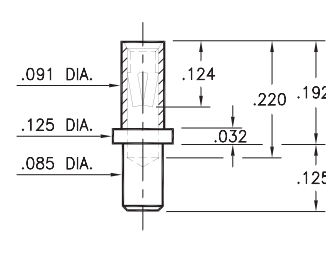

0324-X-15-XX-34-XX-10-0

Swage mount in .094 hole

Basic Part Number	Board Thickness	Length V
032X-1	.031	.062
032X-2	.062	.094
032X-3	.094	.125
032X-4	.125	.156
032X-5	.188	.219

0348

0348-0-33-XX-34-XX-10-0

Wire crimp termination. Accepts wire sizes 20 AWG Max. / 24 AWG Min.

0405

0405-0-15-XX-34-XX-04-0

Press-fit in .084 mounting hole

0336

0336-0-15-XX-34-XX-04-0

Press-fit in .089 mounting hole

0322

0322-0-15-XX-34-XX-10-0

Solder mount in .089 min. mounting hole

0325

0325-0-15-XX-34-XX-10-0

Press-fit in .090 mounting hole

SPECIFICATIONS:

Shell Material: Brass Alloy 360, 1/2 Hard

Contact Material: Beryllium Copper Alloy 172, HT

Dimensions: Inches

Tolerances On: Lengths: ±.005

Diameters: ±.002

Angles: ±2°

ORDER CODE: XXXX - X - XX - XX - 34 - XX - XX - 0

BASIC PART #

SPECIFY SHELL FINISH:

- 01 200 μ" TIN/LEAD OVER NICKEL
- ◆ 80 200 μ" TIN OVER NICKEL (RoHS)
- ◆ 15 10 μ" GOLD OVER NICKEL (RoHS)