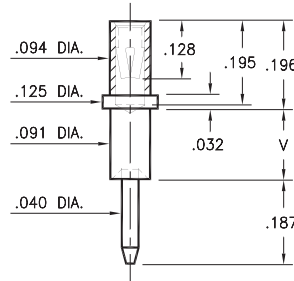

PIN RECEPTACLES

FOR .032" - .046" DIAMETER PINS

0344

0344-X-19-XX-34-XX-10-0

Swage mount in .067 hole

Basic Part Number	Board Thickness	Length V	Depth D
0344-1	.031	.062	.040
0344-2	.062	.094	.062
0344-3	.094	.125	.062
0344-4	.125	.156	.062

0349

0349-X-31-XX-34-XX-10-0

Swage mount in .129 hole

Basic Part Number	Board Thickness	Length V
0349-2	.062	.094
0349-3	.094	.125
0349-4	.125	.156

0323

0323-X-15-XX-34-XX-10-0

Swage mount in .094 hole

0324

0324-X-15-XX-34-XX-10-0

Swage mount in .094 hole

Basic Part Number	Board Thickness	Length V
032X-1	.031	.062
032X-2	.062	.094
032X-3	.094	.125
032X-4	.125	.156
032X-5	.188	.219

0348

0348-0-33-XX-34-XX-10-0

Dimensions: Inches

Tolerances On: Lengths: ±.005

Diameters: ±.002

Angles: ±2°

ORDER CODE: XXXX - X - XX - XX - 34 - XX - XX - 0

BASIC PART #

SPECIFY SHELL FINISH:

- 01 200 μ" TIN/LEAD OVER NICKEL
- ◆ 80 200 μ" TIN OVER NICKEL (RoHS)
- ◆ 15 10 μ" GOLD OVER NICKEL (RoHS)