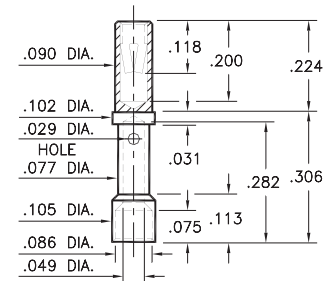

PIN RECEPTACLES

FOR .032" - .046" DIAMETER PINS

0344

0344-X-19-XX-34-XX-10-0

Swage mount in .067 hole

Basic Part Number	Board Thickness	Length V	Depth D
0344-1	.031	.062	.040
0344-2	.062	.094	.062
0344-3	.094	.125	.062
0344-4	.125	.156	.062

0324-X-15-XX-34-XX-10-0

Swage mount in .094 hole

Basic Part Number	Board Thickness	Length V
032X-1	.031	.062
032X-2	.062	.094
032X-3	.094	.125
032X-4	.125	.156
032X-5	.188	.219

0348

0348-0-33-XX-34-XX-10-0

Wire crimp termination. Accepts wire sizes 20 AWG Max. / 24 AWG Min.

0405

0405-0-15-XX-34-XX-04-0

Press-fit in .084 mounting hole

0336

0336-0-15-XX-34-XX-04-0

Press-fit in .089 mounting hole

0322

Dimensions: Inches

Tolerances On: Lengths: ±.005

Diameters: ±.002

Angles: ±2°

ORDER CODE: XXXX - X - XX - XX - 34 - XX - XX - 0

BASIC PART #

SPECIFY SHELL FINISH:

- 01 200 μ" TIN/LEAD OVER NICKEL
- ◆ 80 200 μ" TIN OVER NICKEL (RoHS)
- ◆ 15 10 μ" GOLD OVER NICKEL (RoHS)