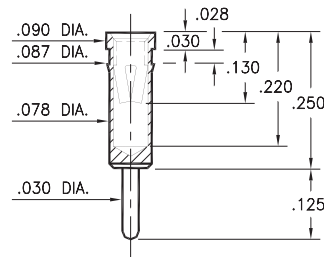

PIN RECEPTACLES

FOR .032" - .046" DIAMETER PINS

0344

0344-X-19-XX-34-XX-10-0

Swage mount in .067 hole

Basic Part Number	Board Thickness	Length V	Depth D
0344-1	.031	.062	.040
0344-2	.062	.094	.062
0344-3	.094	.125	.062
0344-4	.125	.156	.062

0324-X-15-XX-34-XX-10-0

Swage mount in .094 hole

Basic Part Number	Board Thickness	Length V
032X-1	.031	.062
032X-2	.062	.094
032X-3	.094	.125
032X-4	.125	.156
032X-5	.188	.219

0348

0348-0-33-XX-34-XX-10-0

Wire crimp termination. Accepts wire sizes 20 AWG Max. / 24 AWG Min.

0405

0405-0-15-XX-34-XX-04-0

Press-fit in .084 mounting hole

0336

0336-0-15-XX-34-XX-04-0

Press-fit in .089 mounting hole

0322

Dimensions: Inches

Tolerances On: Lengths: ±.005

Diameters: ±.002

Angles: ±2°

ORDER CODE: XXXX - X - XX - XX - 34 - XX - XX - 0

BASIC PART #

SPECIFY SHELL FINISH:

- 01 200 μ" TIN/LEAD OVER NICKEL
- ◆ 80 200 μ" TIN OVER NICKEL (RoHS)
- ◆ 15 10 μ" GOLD OVER NICKEL (RoHS)