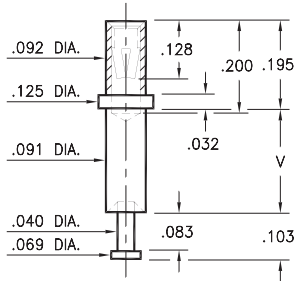

PIN RECEPTACLES

FOR .032" - .046" DIAMETER PINS

0344

0344-X-19-XX-34-XX-10-0

Swage mount in .067 hole

Basic Part Number	Board Thickness	Length V	Depth D
0344-1	.031	.062	.040
0344-2	.062	.094	.062
0344-3	.094	.125	.062
0344-4	.125	.156	.062

0349

0349-X-31-XX-34-XX-10-0

Swage mount in .129 hole

Basic Part Number	Board Thickness	Length V
0349-2	.062	.094
0349-3	.094	.125
0349-4	.125	.156

0323

0323-X-15-XX-34-XX-10-0

Swage mount in .094 hole

0324

0324-X-15-XX-34-XX-10-0

Swage mount in .094 hole

Basic Part Number	Board Thickness	Length V
032X-1	.031	.062
032X-2	.062	.094
032X-3	.094	.125
032X-4	.125	.156
032X-5	.188	.219

0348

0348-0-33-XX-34-XX-10-0

Dimensions: Inches

Tolerances On: Lengths: ±.005

Diameters: ±.002

Angles: ±2°

ORDER CODE: XXXX - X - XX - XX - 34 - XX - XX - 0

BASIC PART #

SPECIFY SHELL FINISH:

- 01 200 μ" TIN/LEAD OVER NICKEL
- ◆ 80 200 μ" TIN OVER NICKEL (RoHS)
- ◆ 15 10 μ" GOLD OVER NICKEL (RoHS)