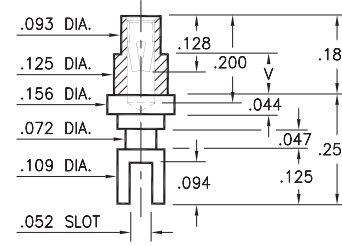

PIN RECEPTACLES

FOR .032" - .046" DIAMETER PINS

0344

0344-X-19-XX-34-XX-10-0

Swage mount in .067 hole

Basic Part Number	Board Thickness	Length V	Depth D
0344-1	.031	.062	.040
0344-2	.062	.094	.062
0344-3	.094	.125	.062
0344-4	.125	.156	.062

0349

0349-X-31-XX-34-XX-10-0

Swage mount in .129 hole

Basic Part Number	Board Thickness	Length V
0349-2	.062	.094
0349-3	.094	.125
0349-4	.125	.156

0323

0323-X-15-XX-34-XX-10-0

Swage mount in .094 hole

0324

0324-X-15-XX-34-XX-10-0

Swage mount in .094 hole

Basic Part Number	Board Thickness	Length V
032X-1	.031	.062
032X-2	.062	.094
032X-3	.094	.125
032X-4	.125	.156
032X-5	.188	.219

0348

0348-0-33-XX-34-XX-10-0

Dimensions: Inches

Tolerances On: Lengths: ±.005

Diameters: ±.002

Angles: ±2°

ORDER CODE: XXXX - X - XX - XX - 34 - XX - XX - 0

BASIC PART #

SPECIFY SHELL FINISH:

- 01 200 μ" TIN/LEAD OVER NICKEL
- ◆ 80 200 μ" TIN OVER NICKEL (RoHS)
- ◆ 15 10 μ" GOLD OVER NICKEL (RoHS)