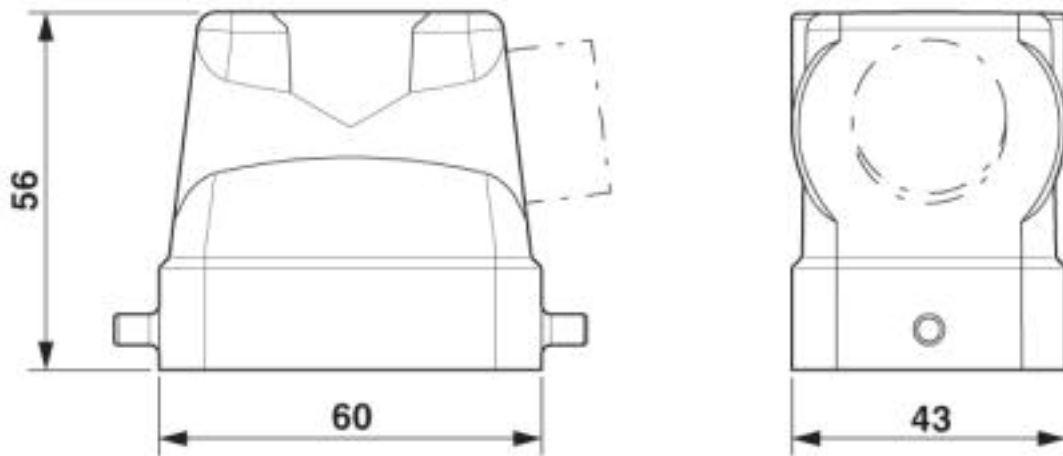

HEAVYCON B6 sleeve housing, for single locking latch, height: 56 mm, with 1 x Pg16 gland, lateral cable outlet

RoHS

Key Commercial Data

Packing unit	10 pc
GTIN	
GTIN	4046356695244

Technical data

Dimensions

Height	56 mm
Width	43 mm
Length	60 mm

Ambient conditions

Degree of protection of housing (IP)	IP65
Ambient temperature (operation)	-40 °C ... 125 °C

General

Note	For contact inserts HC-B6, BB10, DD24, M
Size	B6
Housing type	Sleeve housing
Locking type	for single locking latch
No. of cable outlets	1
Cable outlet	lateral
Screw connection	none
Type of the screw connection	1x Pg16
Housing material	Aluminum die-cast
Housing surface material	Powder-coated, gray

Drawings

Dimensional drawing

Dimensional drawing

Classifications

eCl@ss

eCl@ss 10.0.1	27440202
eCl@ss 4.0	27140800
eCl@ss 4.1	27140800
eCl@ss 5.0	27143400
eCl@ss 5.1	27261200
eCl@ss 6.0	27261200
eCl@ss 7.0	27440202
eCl@ss 8.0	27440202
eCl@ss 9.0	27440202