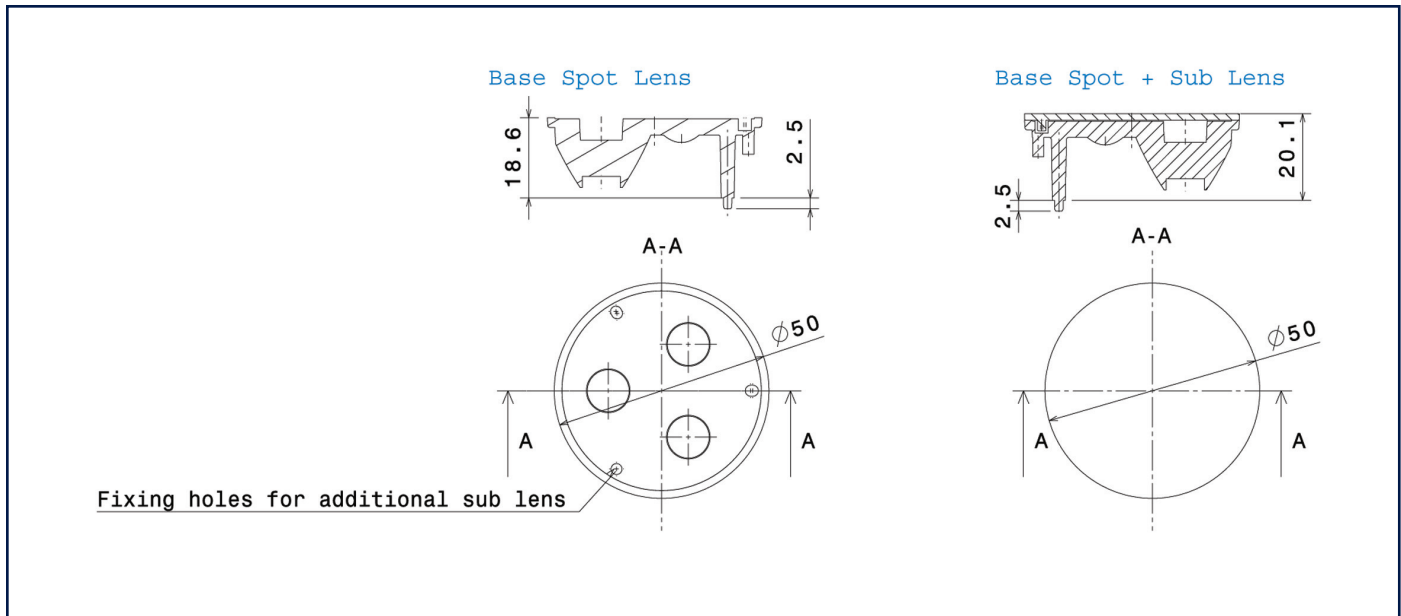

Dialight Corporation

1501 Route 34 South • Farmingdale, NJ 07727 USA
Tel: (1) 732-919-3119 • Fax: (1) 732-751-5778 • www.dialight.com

MDEXLUMTRPOPT_A

MECHANICAL DIMENSIONS

Base Optics: 50.0mm (1.77") diameter
21.1mm (1.20") height

Sub lenses: 50.0mm (1.77") diameter
1.5mm (0.10") height

Dialight reserves the right to make changes at any time in order to supply the best product possible.

Dialight-Lumidrives Ltd.

York House • Wetherby Road • Long Marston, York, YO26 7NH