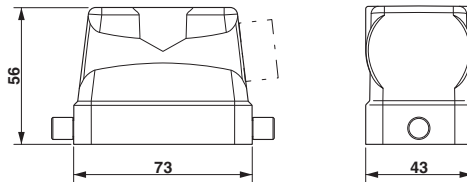

Housing - HC-B 10-TFL-N-O1M20S - 1460132

Technical data

General

Assembly instructions	For half and full screw connections

Environmental Product Compliance

China RoHS	Environmentally friendly use period: unlimited = EFUP-e
	No hazardous substances above threshold values

Drawings

Dimensional drawing

Dimensional drawing

Approvals

Approvals

Approvals

EAC

Ex Approvals

Approval details

EAC		RU C- DE.AI30.B.01102