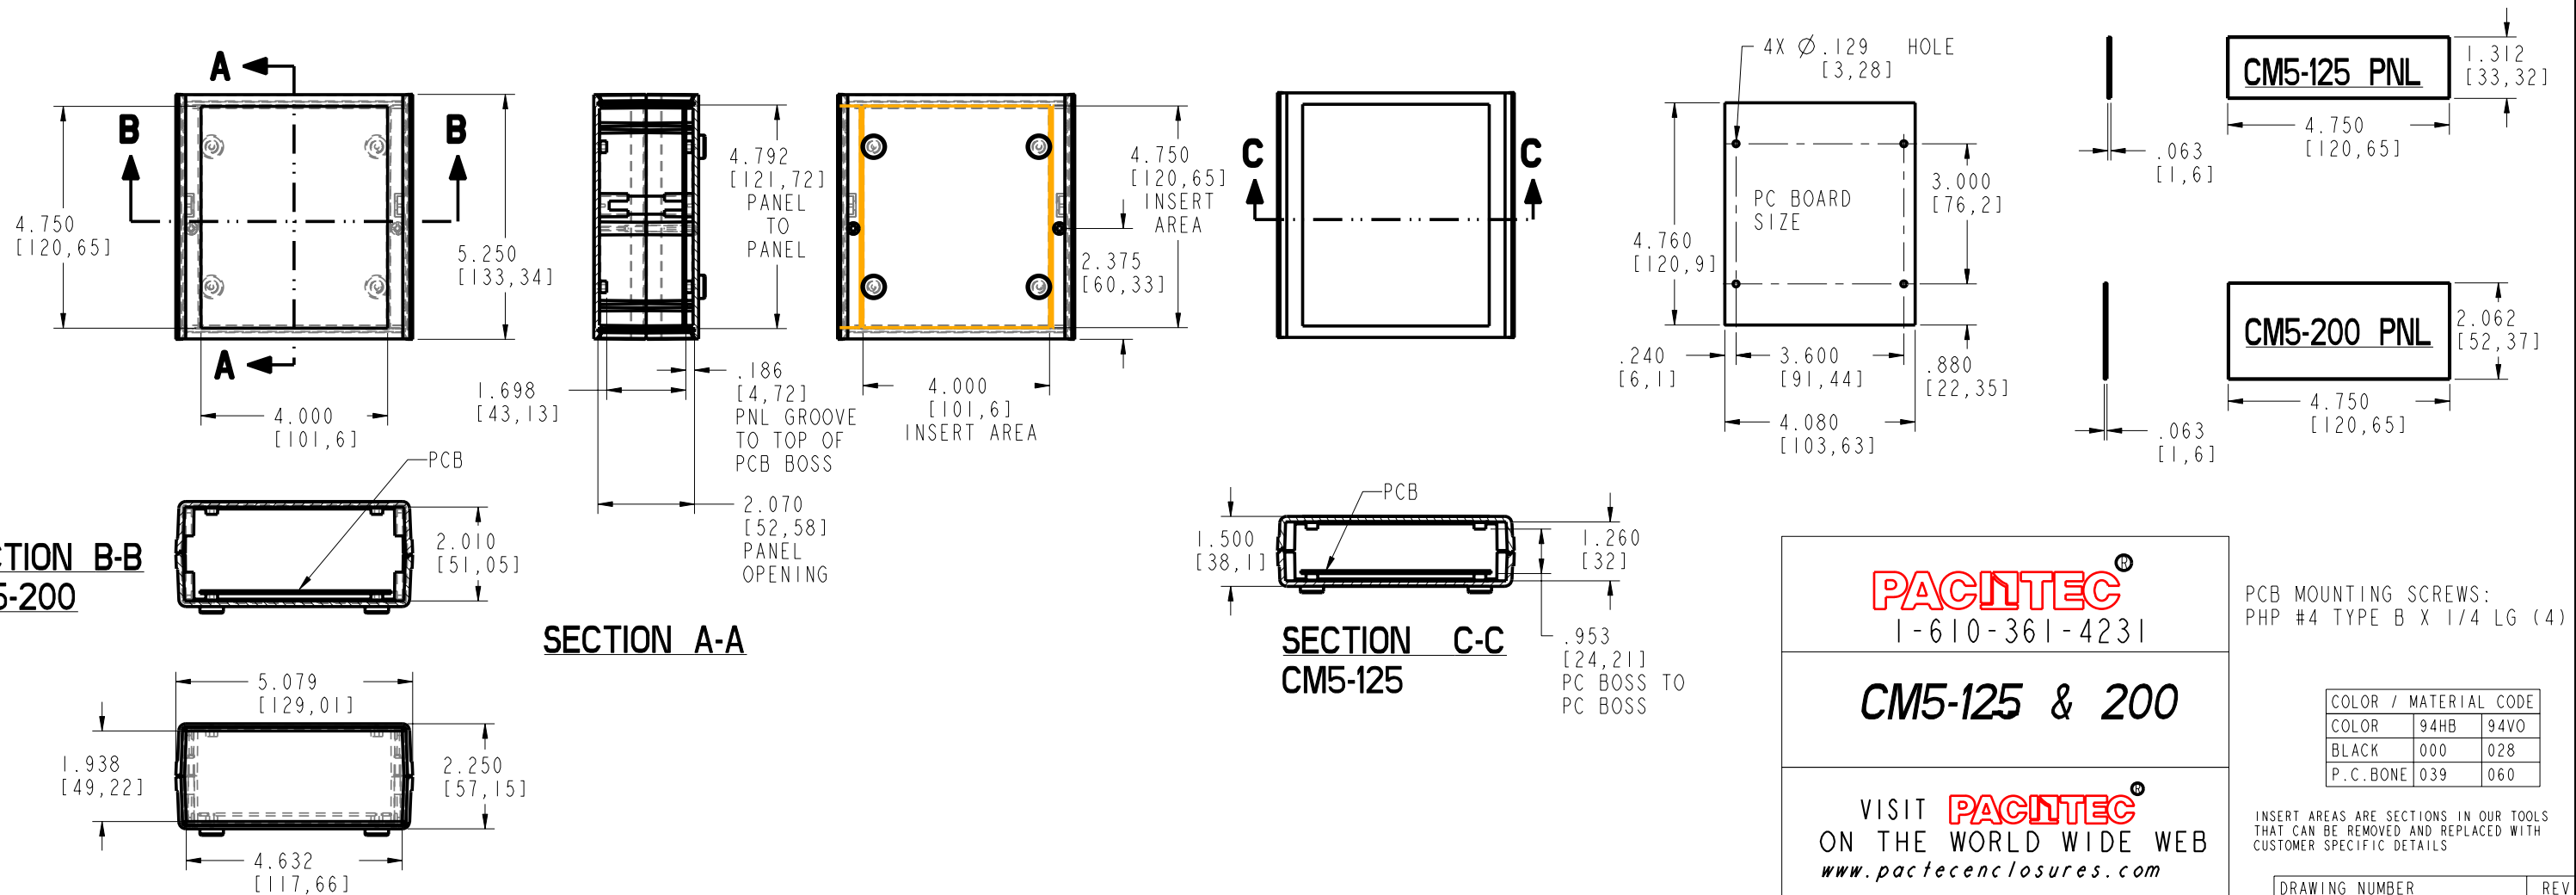

CM5-125

CM5-200

Mouser Electronics

Authorized Distributor

Click to View Pricing, Inventory, Delivery & Lifecycle Information:

[PacTec:](#)

[CM5-125 BLACK Kit](#) [63049-510-039 CM5-125 Bone Kit](#)