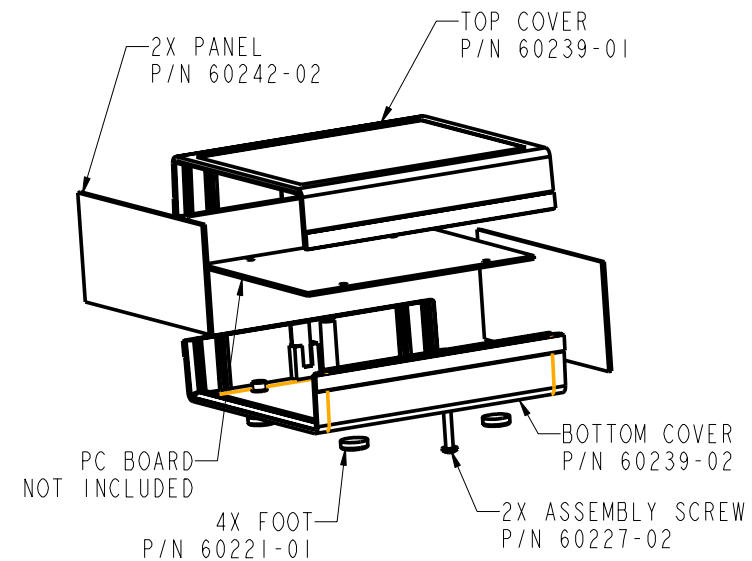

CM5-125

CM5-200

Mouser Electronics

Authorized Distributor

Click to View Pricing, Inventory, Delivery & Lifecycle Information:

[PacTec:](#)

[CM5-125 BLACK Kit](#) [63049-510-039 CM5-125 Bone Kit](#)