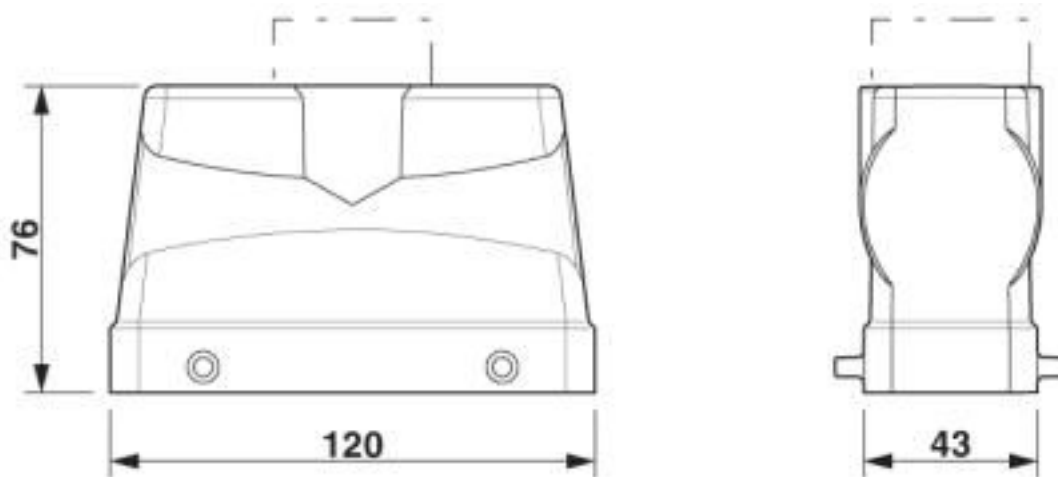

HEAVYCON B24 sleeve housing, for double locking latch, height: 76 mm, with 1 x M40 thread, straight cable outlet

Key Commercial Data

Packing unit	10 pc
GTIN	
GTIN	4046356696425

Technical data

Dimensions

Height	76 mm
Width	43 mm
Length	120 mm

Ambient conditions

Degree of protection of housing (IP)	IP65
Ambient temperature (operation)	-40 °C ... 125 °C

General

Note	For contact inserts HC-B24, BB46, BBB64, D64, DD108, M
Size	B24
Housing type	Sleeve housing
Locking type	for double locking latch
No. of cable outlets	1
Cable outlet	straight
Screw connection	none
Type of the screw connection	1x M40
Housing material	Aluminum die-cast
Housing surface material	Powder-coated, gray

Drawings

Dimensional drawing

Dimensional drawing

Classifications

eCl@ss

eCl@ss 10.0.1	27440202
eCl@ss 4.0	27140800
eCl@ss 4.1	27140800
eCl@ss 5.0	27143400
eCl@ss 5.1	27261200
eCl@ss 6.0	27261200
eCl@ss 7.0	27440202
eCl@ss 8.0	27440202
eCl@ss 9.0	27440202