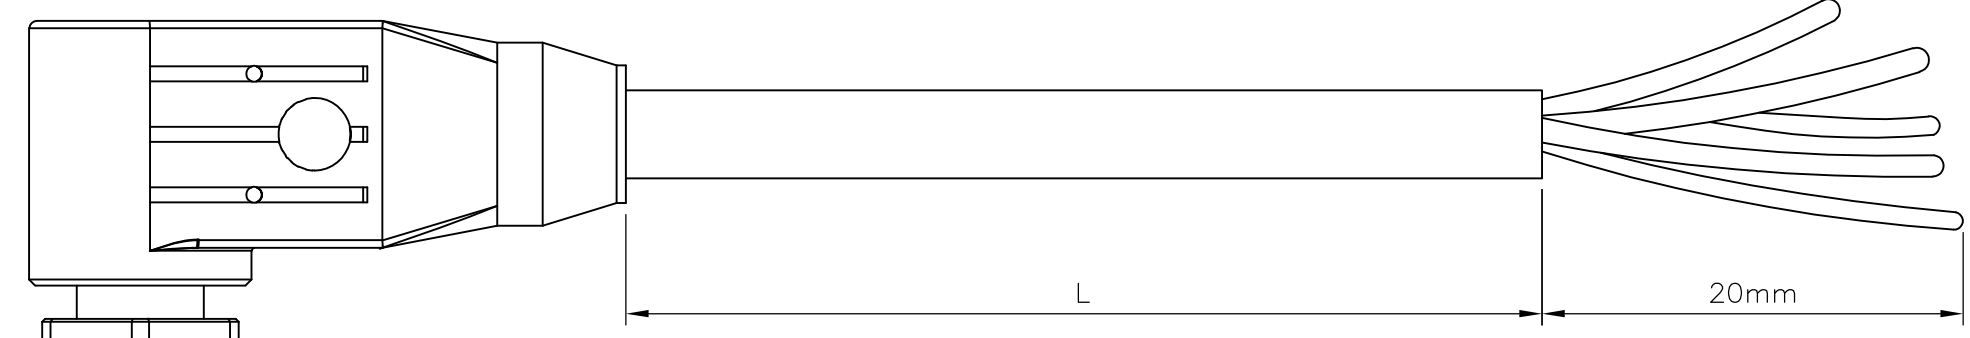

NOTES:
 Tolerances cable lengths:
 0m to 0.5m +30mm
 0.5m to 1.0m +50mm
 1.0m to 3.0m +100mm
 < 3.0m +1.5%

VIEW 'A'

A

Schematic diagram

Contact Layout Male

1	flexible wire brown
2	flexible wire white
3	flexible wire blue
4	flexible wire black
5	flexible wire gray
6	flexible wire pink
7	flexible wire violet
8	flexible wire orange

TECHNICAL DATA	
Operating voltage	max. 30 V AC/DC
Operating current per contact	max. 2 A
Locking of ports	Screw thread M12 x 1 mm (recommended torque 0.6 Nm) self-securing
Protection	IP65 and IP67 when plugged and screwed down (EN 60529)

LENGTH "L"	MATERIAL	JACKET COLOR	TE PN	DESCRIPTION	ITEM
10mtr	PUR	Grey	2273094-4	8x24AWG PUR 10.0m	4
5mtr			2273094-3	8x24AWG PUR 5.0m	3
3mtr			2273094-2	8x24AWG PUR 3.0m	2
1.5mtr			2273094-1	8x24AWG PUR 1.5m	1

THIS DRAWING IS A CONTROLLED DOCUMENT.

DIMENSIONS: mm	TOLERANCES UNLESS OTHERWISE SPECIFIED:	DWN SATHISH KUMAR .G 26NOV2013	TE Connectivity M12 X 1.0 ANGLED PLUG PIGT A		
	0 PLC ± - 1 PLC ± - 2 PLC ± - 3 PLC ± - 4 PLC ± - ANGLES ± -	CHK B.VELDHOVEN 26NOV2013			
MATERIAL	FINISH	APVD A.VAN ZANDVOORT 26NOV2013	NAME	RESTRICTED TO	
		PRODUCT SPEC 108-19483	M12 X 1.0 ANGLED PLUG PIGT A		
		APPLICATION SPEC 114-32127	SIZE	CAGE CODE	DRAWING NO
		WEIGHT	A3	00779	C-2273094
CUSTOMER DRAWING			SCALE	SHEET	REV
			NTS	1 OF 1	A1