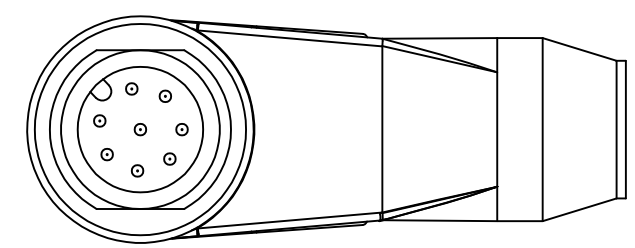

NOTES:
 Tolerances cable lengths:
 0m to 0.5m +30mm
 0.5m to 1.0m +50mm
 1.0m to 3.0m +100mm
 < 3.0m +1.5%

VIEW 'A'

A

Schematic diagram

Contact Layout Male

1	flexible wire brown
2	flexible wire white
3	flexible wire blue
4	flexible wire black
5	flexible wire gray
6	flexible wire pink
7	flexible wire violet
8	flexible wire orange

PUR CABLE	
No./diameter of wires	8 x 0.25 mm ²
Wire isolation	PP (br, wh, bl, bk, gr, pk, vi, or)
C-track properties	2 million
Jacket	PUR (UL/CSA)
Outer diameter	approx. 6.0 mm
Bend radius (moving)	10 x outer diameter
Temperature range (fixed)	-40...+80 °C
Temperature range (mobile)	-20...+80 °C

LENGTH "L"	MATERIAL	JACKET COLOR	TE PN	DESCRIPTION	ITEM
10mtr	PUR	Grey	2273094-4	8x24AWG PUR 10.0m	4
5mtr			2273094-3	8x24AWG PUR 5.0m	3
3mtr			2273094-2	8x24AWG PUR 3.0m	2
1.5mtr			2273094-1	8x24AWG PUR 1.5m	1

THIS DRAWING IS A CONTROLLED DOCUMENT.

DIMENSIONS: mm	TOLERANCES UNLESS OTHERWISE SPECIFIED:	DWN SATHISH KUMAR .G 26NOV2013	TE Connectivity M12 X 1.0 ANGLED PLUG PIGT A		
	0 PLC ± - 1 PLC ± - 2 PLC ± - 3 PLC ± - 4 PLC ± - ANGLES ± -	CHK B.VELDHOVEN 26NOV2013			
MATERIAL	FINISH	APVD A.VAN ZANDVOORT 26NOV2013	NAME	RESTRICTED TO	
		PRODUCT SPEC 108-19483	M12 X 1.0 ANGLED PLUG PIGT A		
		APPLICATION SPEC 114-32127	SIZE	CAGE CODE	DRAWING NO
		WEIGHT	A3	00779	C-2273094
CUSTOMER DRAWING			SCALE	SHEET	REV
			NTS	1 OF 1	A1