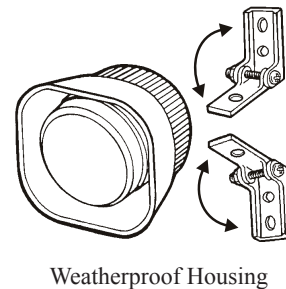

FSS-26T

DYNAMIC FLAT TRUMPET SIREN

- Wall or ceiling mount
- 6 dip-switch selectable sounds
- 125dB sound output
- Impact resistant housing
- Low profile design
- Patented design
- Bi-directional mounting bracket
- Waterproof housing
- Designer white housing
- FSS-26T: 3.34”(W) x 3.34”(L) x 2.16” (D)

The FSS-26T siren is extremely loud and surprisingly small. It is almost half the size of standard 15 watt trumpet sirens and puts out 125dB. This little screamer is almost as powerful as a big 30 watt horn. However, the FSS-26T is not a high pitched piezo. It does utilize a unique patented reverse trumpet technology to generate the loudest sound blast. In addition, there is a six dip-switch selectable siren sound option. These sounds can be set individually or programmed sequentially. The FSS-26T is an indoor/outdoor design with a reversible mounting bracket.

Multiple Tones:

- (1) Yelp
- (2) Ray Gun Warble
- (3) European
- (4) Slow Whoop
- (5) Pulsing Buzzer
- (6) Ray Gun Yowl

Dynamic Flat Trumpet Design

Bi-directional Mounting Bracket

Specifications

Model Number	Rated Power (VDC)	Rated Current (Amps)	Multi-Tones (Selectable)	Sound Output (dBA/1ft)	Installation Type	Housing Color	Operating Temperature Range
FSS-26T	12	1.2	6	125	Indoor/Outdoor	White	14°F - 122°F -10°C - 50°C