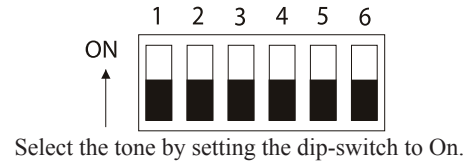

FSS-26T

DYNAMIC FLAT TRUMPET SIREN

- Wall or ceiling mount
- 6 dip-switch selectable sounds
- 125dB sound output
- Impact resistant housing
- Low profile design
- Patented design
- Bi-directional mounting bracket
- Waterproof housing
- Designer white housing
- FSS-26T: 3.34”(W) x 3.34”(L) x 2.16” (D)

The FSS-26T siren is extremely loud and surprisingly small. It is almost half the size of standard 15 watt trumpet sirens and puts out 125dB. This little screamer is almost as powerful as a big 30 watt horn. However, the FSS-26T is not a high pitched piezo. It does utilize a unique patented reverse trumpet technology to generate the loudest sound blast. In addition, there is a six dip-switch selectable siren sound option. These sounds can be set individually or programmed sequentially. The FSS-26T is an indoor/outdoor design with a reversible mounting bracket.

Multiple Tones:

- (1) Yelp
- (2) Ray Gun Warble
- (3) European
- (4) Slow Whoop
- (5) Pulsing Buzzer
- (6) Ray Gun Yowl

Dynamic Flat Trumpet Design

Bi-directional Mounting Bracket

Specifications

Model Number	Rated Power (VDC)	Rated Current (Amps)	Multi-Tones (Selectable)	Sound Output (dBA/1ft)	Installation Type	Housing Color	Operating Temperature Range
FSS-26T	12	1.2	6	125	Indoor/Outdoor	White	14°F - 122°F -10°C - 50°C