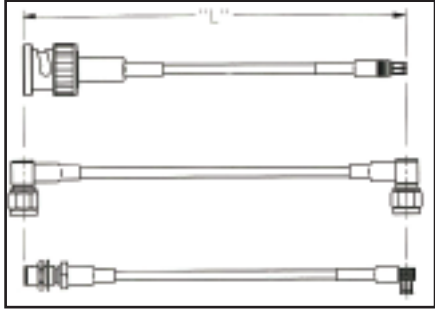

## Electrical Ratings

Electrical ratings of a cable assembly are determined by the limiting connector type and cable size.

Connector	Cable	Connector Impedance (Ohms)	Frequency (GHz)	Dielectric Withstanding Voltage (Vrms)	Working Voltage (Vrms)
MMCX	RG-178	50	6	500 Vrms	170 Vrms
	RG-316	50	6	500 Vrms	170 Vrms
MCX	RG-178	50	6	750 Vrms	250 Vrms
	RG-316	50	6	1000 Vrms	335 Vrms
	RG-316 DS	50	6	1000 Vrms	335 Vrms
MCX 75 Ohm	RG-179	75	6	1000 Vrms	335 Vrms
	BELDEN 735A	75	6	1000 Vrms	335 Vrms
SMA	RG-178	50	12.4	500 Vrms	170 Vrms
	RG-316	50	12.4	750 Vrms	250 Vrms
	RG-316 DS	50	12.4	750 Vrms	250 Vrms
	RG-58	50	12.4	1000 Vrms	335 Vrms
	RG-142	50	12.4	1000 Vrms	335 Vrms
	Hand Formable .086	50	26.5	1000 Vrms	335 Vrms
SMB	RG-178	50	4	750 Vrms	250 Vrms
	RG-316	50	4	1000 Vrms	335 Vrms
SMB Mini 75 Ohm	RG-179	75	2	1000 Vrms	335 Vrms
	RG-179 DS	75	2	1000 Vrms	335 Vrms
	BELDEN 735A	75	2	1000 Vrms	335 Vrms
BNC	RG-58	50	4	1500 Vrms	500 Vrms
	BELDEN 8218	50	4	1500 Vrms	500 Vrms
	RG-59	50	4	1500 Vrms	500 Vrms
	RG-59 PLENUM	50	4	1500 Vrms	500 Vrms
BNC True 75 Ohm	BELDEN 8218	75	3	1500 Vrms	500 Vrms
	RG-59	75	3	1500 Vrms	500 Vrms
	BELDEN 8281	75	3	1500 Vrms	500 Vrms
	COMMSCOPE 735	75	3	1500 Vrms	500 Vrms
	BELDEN 735A	75	3	1500 Vrms	500 Vrms
	BELDEN 734A	75	3	1500 Vrms	500 Vrms
N	RG-58	50	11	1500 Vrms	500 Vrms
	RG-142	50	11	1500 Vrms	500 Vrms
	RG-8	50	11	1500 Vrms	500 Vrms
	RG-213	50	11	1500 Vrms	500 Vrms

Johnson's® cable length applies to the end of straight connectors. The length is applied to the vertical centroid of right angle connectors.

**If you don't see the cable assembly you require we can design and manufacture one to meet your unique specifications!**