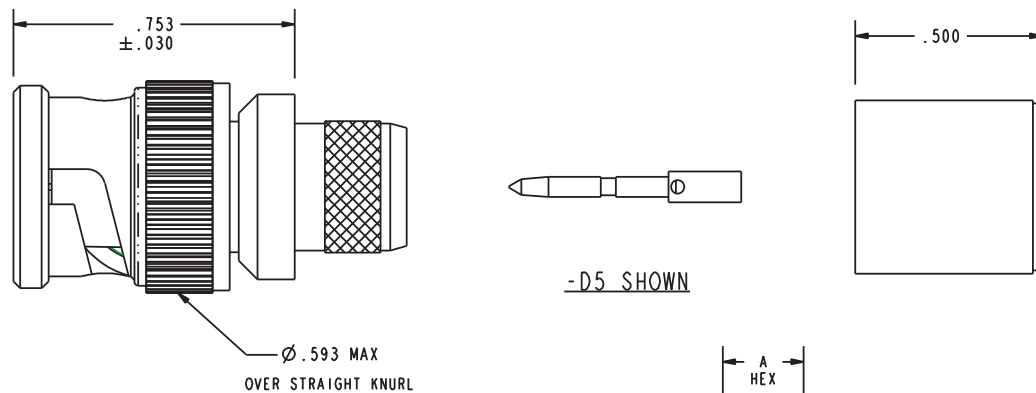

REVISIONS			
REV	DESCRIPTIONS	DATE	APPROVED
S	ECO 53205	5/17/11	TKo

DASH NO	CABLE ACCOMMODATED	A HEX	ASSEMBLE PER
-D1	COMM/SCOPE 7538	.178	TAI-247
-D2	BELDEN 1505A GEPKO VPM2000	.255	
-D3	RG-59		
-D4	BELDEN 1694A GEPKO VSD2001	.290	
-D5	BELDEN 7731A COMM/SCOPE 5906	.403	
-D6	BELDEN 1695A	.290	
-D7	BELDEN 9221 RG-179	.178	
-D8	BELDEN 1506A GEPKO VPM2000TK	.255	
-D9	BELDEN 9209		
-D10	BELDEN 8281	.324	
-D11	WESTPENN 25815	.255	
-D12	NOKIA 0.6/2.8	.213	
-D13	COMM/SCOPE 7530	.344	
-D14	BELDEN 8279 GEPKO VPM618 CANARE L-3CFB	.255	
-D15	COMM/SCOPE F59	.290	
-D16	BELDEN 7732A COMM/SCOPE 2285	.403	
-D17	NK NETWORKS 0.6/3.7	.290	
-D18	COMM/SCOPE S59 HEC		
-D19	BELDEN 1855A	.213	
-D20	BELDEN 1505F	.255	
-D21	VDM230	.213	
-D23	M17/2 (RG 6)	.344	
-D24	BELDEN 179DT	.178	
-D25	BELDEN 1694F	.324	

RECOMMENDED HEX CRIMP

3. EXAMPLE OF A COMPLETE MODEL NO:

UPL2000 - D1
BASIC P/N DASH NO.
PER TABLE

2. RF COAXIAL 75Ω BNC FULL CRIMP CABLE PLUG FOR DIGITAL APPLICATION

1. FINISH: BODY: TFS-1A (NICKEL)
OUTER CONTACT: TFS-1Z (GOLD FLASH Pd Ni)
PIN: TFS-1B (GOLD)
BAYONET SLEEVE: BLACK ELECTROLESS NICKEL

NOTES: UNLESS OTHERWISE SPECIFIED.

INTERPRET DRAWING PER MIL-STD-100. DIMENSIONS ARE IN INCHES AND INCLUDE FINISH THICKNESS UNLESS OTHERWISE SPECIFIED.

cinch Connectivity Solutions
299 Johnson Ave. Ste. 100
Waseca, MN 56093
1-800-247-8256

DRN	BPK	5/17/11	MATERIAL:	TITLE:
CHK	TKo	5/19/11	FINISH:	UPL2000
QUALITY				SIZE CAGE CODE DRAWING NO. REV.
BLANK LENGTH (REF. ONLY)				B 14949 1-0569 S
APPROVED			DO NOT SCALE DWG	SCALE 2/1 DATE 4/23/01 SHEET 1 OF 2
SURFACE AREA	PROJ FILE NO.	1-0569