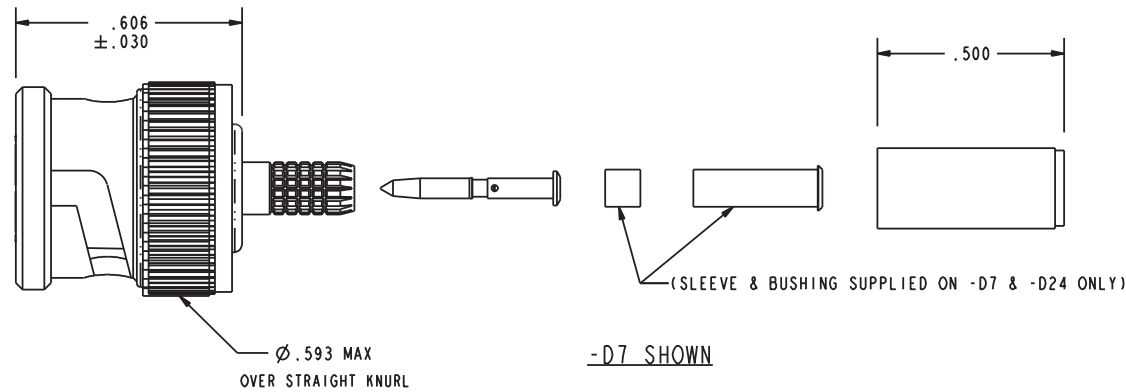

REVISIONS			
REV	DESCRIPTIONS	DATE	APPROVED
S	ECO 53205	5/17/11	TKo

DASH NO	CABLE ACCOMMODATED	A HEX	ASSEMBLE PER
-D1	COMM/SCOPE 7538	.178	TAI-247
-D2	BELDEN 1505A GEPKO VPM2000	.255	
-D3	RG-59		
-D4	BELDEN 1694A GEPKO VSD2001	.290	
-D5	BELDEN 7731A COMM/SCOPE 5906	.403	
-D6	BELDEN 1695A	.290	
-D7	BELDEN 9221 RG-179	.178	
-D8	BELDEN 1506A GEPKO VPM2000TK	.255	
-D9	BELDEN 9209		
-D10	BELDEN 8281	.324	
-D11	WESTPENN 25815	.255	
-D12	NOKIA 0.6/2.8	.213	
-D13	COMM/SCOPE 7530	.344	
-D14	BELDEN 8279 GEPKO VPM618 CANARE L-3CFB	.255	
-D15	COMM/SCOPE F59	.290	
-D16	BELDEN 7732A COMM/SCOPE 2285	.403	
-D17	NK NETWORKS 0.6/3.7	.290	
-D18	COMM/SCOPE S59 HEC		
-D19	BELDEN 1855A	.213	
-D20	BELDEN 1505F	.255	
-D21	VDM230	.213	
-D23	M17/2 (RG 6)	.344	
-D24	BELDEN 179DT	.178	
-D25	BELDEN 1694F	.324	

RECOMMENDED HEX CRIMP

3. EXAMPLE OF A COMPLETE MODEL NO:

UPL2000 - D1
BASIC P/N DASH NO.
PER TABLE

2. RF COAXIAL 75Ω BNC FULL CRIMP CABLE PLUG FOR DIGITAL APPLICATION

1. FINISH: BODY: TFS-1A (NICKEL)
OUTER CONTACT: TFS-1Z (GOLD FLASH Pd Ni)
PIN: TFS-1B (GOLD)
BAYONET SLEEVE: BLACK ELECTROLESS NICKEL

NOTES: UNLESS OTHERWISE SPECIFIED.

INTERPRET DRAWING PER MIL-STD-100. DIMENSIONS ARE IN INCHES AND INCLUDE FINISH THICKNESS UNLESS OTHERWISE SPECIFIED.

cinch Connectivity Solutions
299 Johnson Ave. Ste. 100
Waseca, MN 56093
1-800-247-8256

DRN	BPK	5/17/11	MATERIAL:	TITLE:
CHK	TKo	5/19/11	FINISH:	UPL2000
QUALITY				SIZE CAGE CODE DRAWING NO. REV.
BLANK LENGTH (REF. ONLY)				B 14949 1-0569 S
APPROVED			DO NOT SCALE DWG	SCALE 2/1 DATE 4/23/01 SHEET 1 OF 2
SURFACE AREA	PROJ FILE NO.	1-0569