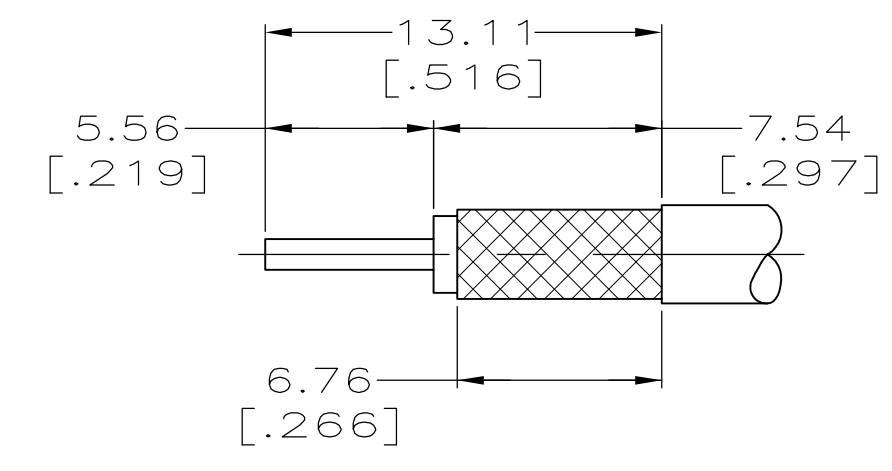

REVISIONS					
P	LR	DESCRIPTION	DATE	OWN	APVD
AD3	REVISED PER	ECR-16-017378	22DEC2016	LN	RS

FIGURE 1
FIGURE 2
RECOMMENDED STRIP LENGTH

- ① CABLE USED WITHOUT SPACER
- ② CABLE USED WITH SPACER
3. SEE I.S. 9021
4. PARTS PACKAGED UNASSEMBLED
- ⑤ USE AMP HAND TOOL: 220190-1
- ⑥ SPECIAL PACKAGING: INDIVIDUALLY PACKAGED IN PRE-PRINTED BAG WITH SPECIAL GRAPHICS
- ⑦ CONNECTOR INDIVIDUALLY PACKAGED
- ⑧ BULK PACKAGE
- ⑨ RG-188/U, 316/U TYPE DOUBLE BRAID AND JIS CABLES 1.5D-2V, 1.5D-XV & 1.5D-XVS
- ⑩ SPECIAL PACKAGING: BULK PACKAGE 25 PIECES