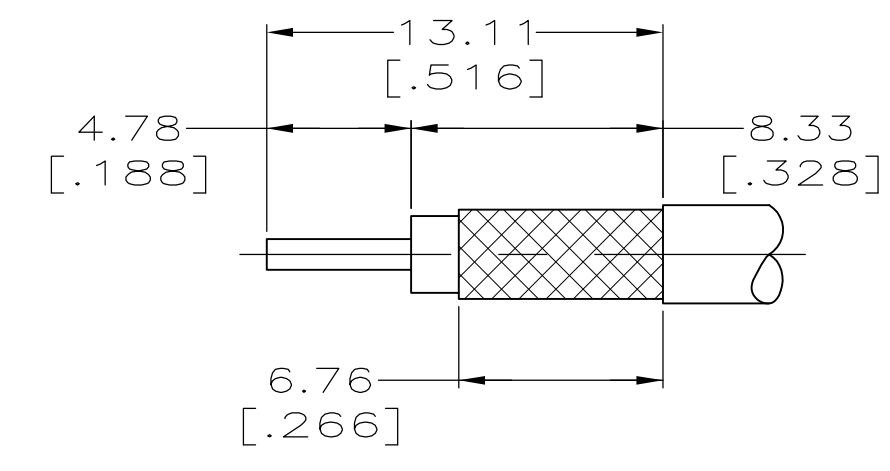

REVISIONS					
P	LR	DESCRIPTION	DATE	OWN	APVD
AD3	REVISED PER	ECR-16-017378	22DEC2016	LN	RS

FIGURE 1
FIGURE 2
RECOMMENDED STRIP LENGTH

- ① CABLE USED WITHOUT SPACER
- ② CABLE USED WITH SPACER
3. SEE I.S. 9021
4. PARTS PACKAGED UNASSEMBLED
- ⑤ USE AMP HAND TOOL: 220190-1
- ⑥ SPECIAL PACKAGING: INDIVIDUALLY PACKAGED IN PRE-PRINTED BAG WITH SPECIAL GRAPHICS
- ⑦ CONNECTOR INDIVIDUALLY PACKAGED
- ⑧ BULK PACKAGE
- ⑨ RG-188/U, 316/U TYPE DOUBLE BRAID AND JIS CABLES 1.5D-2V, 1.5D-XV & 1.5D-XVS
- ⑩ SPECIAL PACKAGING: BULK PACKAGE 25 PIECES