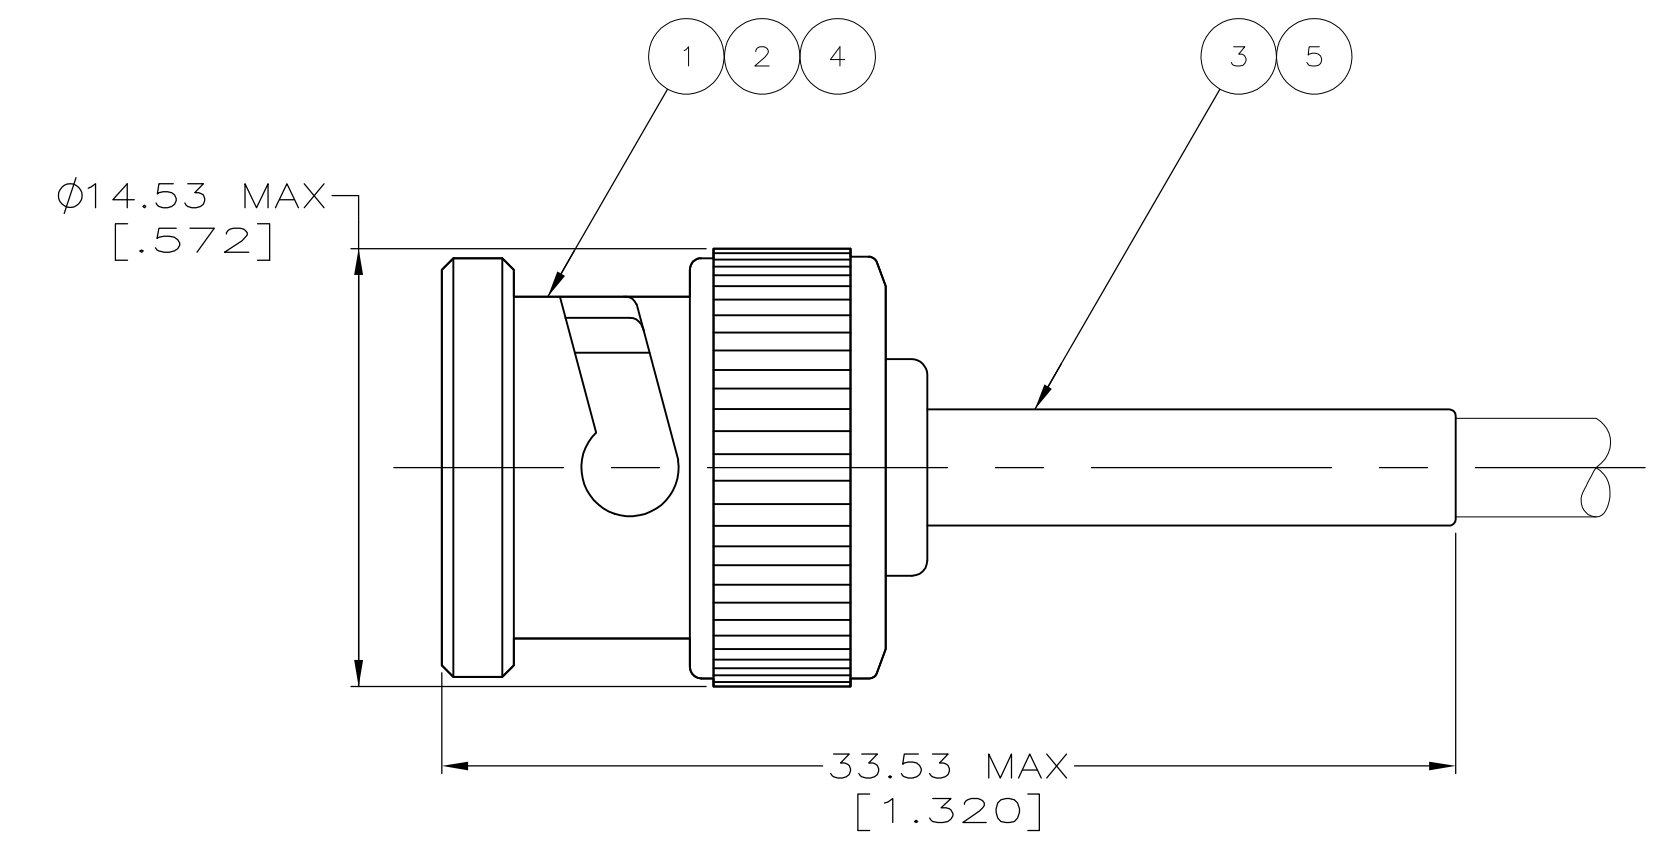

REVISIONS					
P	LR	DESCRIPTION	DATE	OWN	APVD
AD3	REVISED PER	ECR-16-017378	22DEC2016	LN	RS

- ① CABLE USED WITHOUT SPACER
- ② CABLE USED WITH SPACER
3. SEE I.S. 9021
4. PARTS PACKAGED UNASSEMBLED
- ⑤ USE AMP HAND TOOL: 220190-1
- ⑥ SPECIAL PACKAGING: INDIVIDUALLY PACKAGED IN PRE-PRINTED BAG WITH SPECIAL GRAPHICS
- ⑦ CONNECTOR INDIVIDUALLY PACKAGED
- ⑧ BULK PACKAGE
- ⑨ RG-188/U, 316/U TYPE DOUBLE BRAID AND JIS CABLES 1.5D-2V, 1.5D-XV & 1.5D-XVS
- ⑩ SPECIAL PACKAGING: BULK PACKAGE 25 PIECES