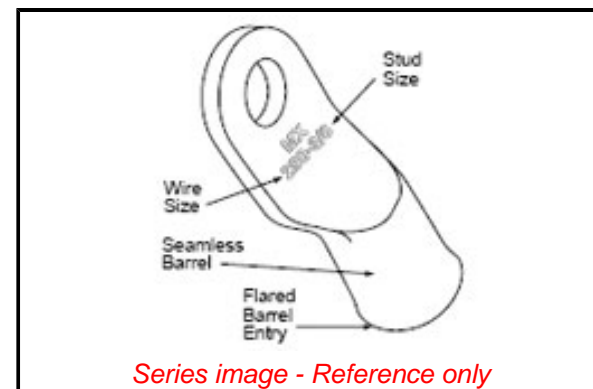

Physical

Barrel Type Closed
 Insulation None
 Material - Plating Mating Tin
 Net Weight 21.499/g
 Packaging Type Bag
 Stud Size 3/8" (M9)
 Termination Interface: Style Crimp or Compression
 Wire Insulation Diameter N/A
 Wire Size AWG 2/0

Solder Process Data

Lead-freeProcess Capability N/A

Material Info

Engineering Number BCL-2038

Series image - Reference only

EU ELV

Not Relevant

EU RoHS