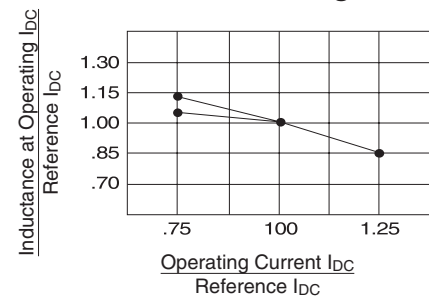

Inductance Variation with IDC Change

For More Information

Pulse Worldwide Headquarters

12220 World Trade Drive
San Diego, CA 92128
U.S.A.

Tel: 858 674 8100
Fax: 858 674 8262

Pulse Europe

Einsteinstrasse 1
D-71083 Herrenberg
Germany

Tel: 49 7032 78060
Fax: 49 7032 7806 135

Pulse China Headquarters

B402, Shenzhen Academy of
Aerospace Technology Bldg.
10th Kejinan Road
High-Tech Zone
Nanshan District
Shenzhen, PR China 518057

Tel: 86 755 33966678
Fax: 86 755 33966700

Pulse North China

Room 2704/2705
Super Ocean Finance Ctr.
2067 Yan An Road West
Shanghai 200336
China

Tel: 86 21 62787060
Fax: 86 2162786973

Pulse South Asia

135 Joo Seng Road
#03-02
PM Industrial Bldg.
Singapore 368363

Tel: 65 6287 8998
Fax: 65 6287 8998

Pulse North Asia

3F, No. 198
Zhongyuan Road
Zhongli City
Taoyuan County 320
Taiwan R. O. C.

Tel: 886 3 4356768
Fax: 886 3 4356823 (Pulse)
Fax: 886 3 4356820 (FRE)

Performance warranty of products offered on this data sheet is limited to the parameters specified. Data is subject to change without notice. Other brand and product names mentioned herein may be trademarks or registered trademarks of their respective owners. © Copyright, 2015. Pulse Electronics, Inc. All rights reserved.