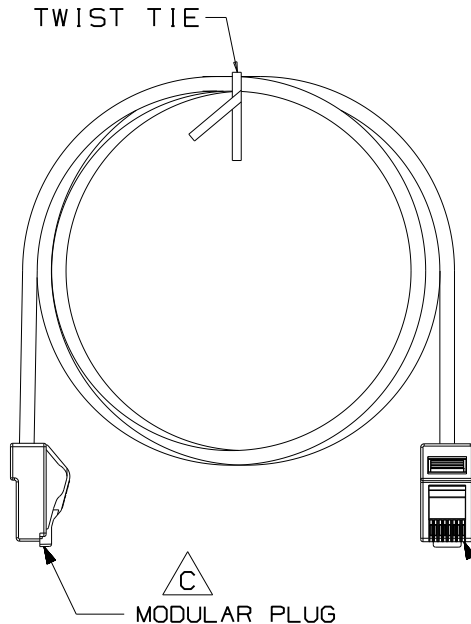

THIS COPY IS PROVIDED ON A RESTRICTED BASIS AND IS NOT TO BE USED IN ANY WAY DETRIMENTAL TO THE INTERESTS OF PANDUIT CORP.

PANDUIT PART NUMBER	MIN. CABLE LENGTH
NK5EPC3**Y	3 FT.
NK5EPC5**Y	5 FT.
NK5EPC7**Y	7 FT.
NK5EPC10**Y	10 FT.
NK5EPC14**Y	14 FT.
NK5EPC20**Y	20 FT.
NK5EPC1M**Y	1 METER
NK5EPC2M**Y	2 METERS
NK5EPC3M**Y	3 METERS
NK5EPC5M**Y	5 METERS

- NOTES:  
IDENTIFICATION:
- SEE CURRENT NETKEY CATALOG FOR PACKAGE QUANTITIES AND AVAILABLE COLORS.
  - SEE CATALOG FOR A COMPLETE LIST OF PARTS APPLICABLE FOR USE WITH THIS PART.
  - TERMINATED WITH (8-POSITION) MODULAR PLUGS ON BOTH ENDS PER T568A.
  - CONSTRUCTED WITH 4-PAIR/24 AWG STRANDED UTP CAT 5e NON-PLENUM PATCH CABLE.
  - MATERIAL:  
PLUG: POLYCARBONATE

**D** T568A WIRING SCHEME

PLUG POSITION	CABLE WIRE
1	WHITE GREEN
2	GREEN
3	WHITE ORANGE
4	BLUE
5	WHITE BLUE
6	ORANGE
7	WHITE BROWN
8	BROWN

MODEL FILENAME	D35123CT_CAT5100_07	SIZE	A
DRAWING FILENAME	M02479LL_DC299_00B.PRT		
TITLE	NETKEY CATEGORY 5e PATCH CORD CUSTOMER DRAWING		
	PANDUIT <sup>TM</sup> CORP. TINLEY PARK, ILL 60477	I.I. NUMBER	
	THIRD ANGLE PROJECTION	PRODUCT SPEC	
	ALL DIMENSIONS ARE GIVEN IN INCHES, UNLESS OTHERWISE SPECIFIED.	WORK INSTRUCTION	
	DIMENSIONAL TOLERANCES ARE: (.X) ±.03    (.XXX) ±.005 (.XX) ±.01    ANGLES ± 1°	SCALE	NONE
DRAWN BY	NER	REVIEW DRAWING NUMBERS	PART NO. NK5EPC**Y
DATE	3-21-06		DRAWING NO. 02479-299
CHK'D	WJC		