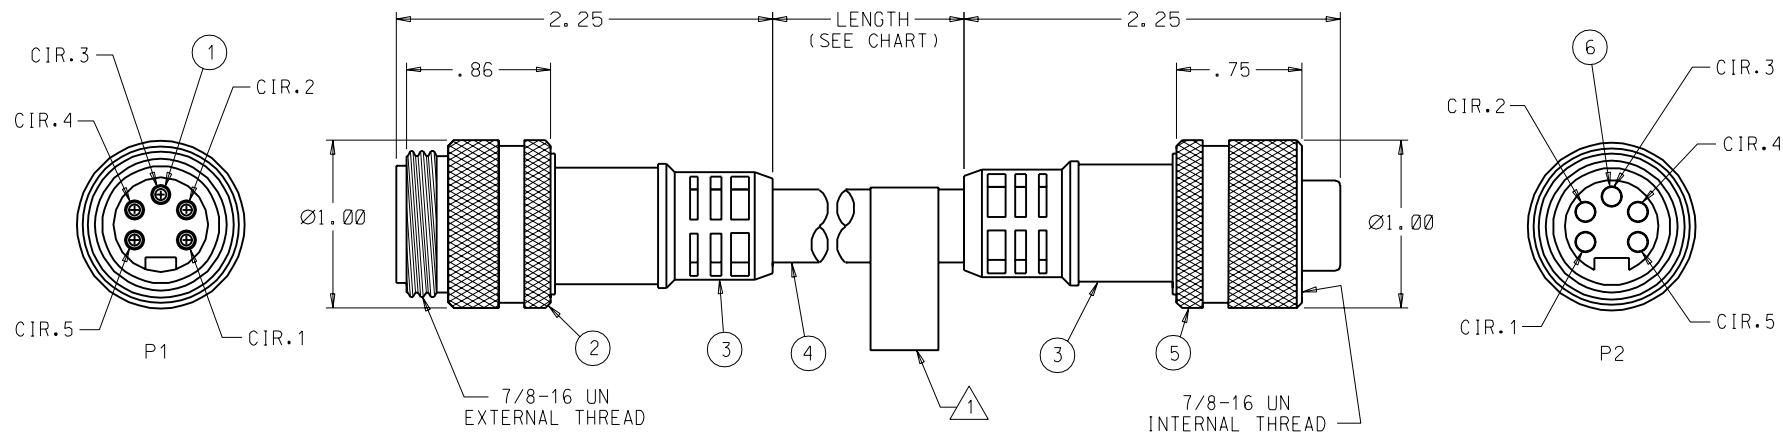

REV	DATE	ECN NO.	APPVD BY	REL BY
C	3-28-00	UM2000-0497	FVM	
D	5-5-00	UM2000-0545		

MOLEX PART NO.	HOLJERON PART NO.	LENGTH (METERS)
849140235	CBL-SKR521-005	0.5
849140236	CBL-SKR521-010	1
849140237	CBL-SKR521-020	2
849140238	CBL-SKR521-040	4
849140239	CBL-SKR521-100	10
849140316	CBL-SKR521-150	15
849140296	CBL-SKR521-030	3

P1		P2
1	DRAIN	1
2	BRN	2
3	BLU	3
4	BLK	4
5	WHT	5

WIRING DIAGRAM

1 LABEL MARKED WITH HOLJERON PART NO. AND DATE CODE.

NOTES: UNLESS OTHERWISE SPECIFIED

6	5	CONTACT, SOCKET	COPPER ALLOY/GOLD PLATED
5	1	COUPLING RING, INT. THREAD	STAINLESS STEEL
4	SEE CHART	CABLE, THICK (TRUNK)	PUR JACKET/COLOR:GRAY
3	2	MOLDED BODY	PVC/COLOR:GRAY
2	1	COUPLING RING, EXT. THREAD	STAINLESS STEEL
1	5	CONTACT, PIN	COPPER ALLOY/GOLD PLATED
ITEM	QTY	DESCRIPTION	MATERIAL/FINISH

QUALITY SYMBOLS: MAJOR CRITICAL SPC	UNLESS SPECIFIED: ALL DIMENSIONS IN INCHES	SCALE --- DWG SIZE B	THIRD ANGLE PROJECTION	REVISE ON CAD ONLY
	GENERAL TOLERANCES: 3 PLACE ±.005 2 PLACE ±.01 ANGULAR ±2°	DRAWN BY & DATE GF 4-6-99 CHECKED BY & DATE DW 4-16-99 APPROVED BY & DATE DW 4-16-99	TITLE: MINI-C, PLUG, MALE/ FEMALE, 5/C, SDS STYLE CABLE	
	Ulti-Mate CAGE CODE 58967	MOLLEX MOLEX INCORPORATED Orange, CA		92868
		PART NO. SEE CHART	DRAWING NO. SD-84914-0235	SHEET NO. 1 OF 1
		THIS DRAWING CONTAINS INFORMATION THAT IS PROPRIETARY TO MOLEX INCORPORATED AND SHOULD NOT BE USED WITHOUT WRITTEN PERMISSION.		