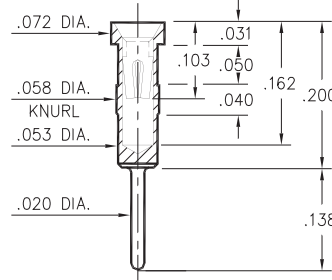

PIN RECEPTACLES

FOR .015" - .025" DIAMETER PINS

1005/1013/8898

XXXX-0-15-XX-3X-XX-04-0

Press-fit in .057 mounting hole
Annealed brass shell for auto-clinching *

Basic Part Number	Length A
1005-0	.138
1013-0	.165
8898-0	.224

9234-0-15-XX-30-XX-10-0

Solder mount in .052 min. mounting hole

0136/37/38/39/41/48/52

01XX-0-15-XX-30-XX-04-0

Press-fit in .057 mounting hole

Basic Part Number	Length A
0136-0	1.215
0137-0	.560
0138-0	.210
0139-0	.635
0141-0	.700
0148-0	.455
0152-0	.410

0447

0447-0-15-XX-30-XX-04-0

Press-fit in .056 mounting hole

5660

5660-0-15-XX-30-XX-10-0

Solder mount in .051 min. mounting hole

SPECIFICATIONS:

Shell Material: Brass Alloy 360, 1/2 Hard

Contact Material: Beryllium Copper Alloy 172, HT

Dimensions: Inches

Tolerances On: Lengths: ±.005

Diameters: ±.002

Angles: ±2°

ORDER CODE: XXXX - X - 15 - XX - XX - XX - XX - 0

BASIC PART #

SPECIFY SHELL FINISH: