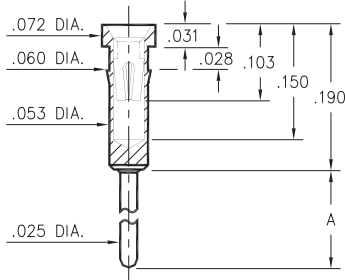

PIN RECEPTACLES

FOR .015" - .025" DIAMETER PINS

1005/1013/8898

XXXX-0-15-XX-3X-XX-04-0

Press-fit in .057 mounting hole
Annealed brass shell for auto-clinching *

Basic Part Number	Length A
1005-0	.138
1013-0	.165
8898-0	.224

9234-0-15-XX-30-XX-10-0

Solder mount in .052 min. mounting hole

0136/37/38/39/41/48/52

01XX-0-15-XX-30-XX-04-0

Press-fit in .057 mounting hole

Basic Part Number	Length A
0136-0	1.215
0137-0	.560
0138-0	.210
0139-0	.635
0141-0	.700
0148-0	.455
0152-0	.410

0447

0447-0-15-XX-30-XX-04-0

Press-fit in .056 mounting hole

5660

5660-0-15-XX-30-XX-10-0

Solder mount in .051 min. mounting hole

SPECIFICATIONS:

Shell Material: Brass Alloy 360, 1/2 Hard

Contact Material: Beryllium Copper Alloy 172, HT

Dimensions: Inches

Tolerances On: Lengths: ±.005

Diameters: ±.002

Angles: ±2°

ORDER CODE: XXXX - X - 15 - XX - XX - XX - XX - 0

BASIC PART #

SPECIFY SHELL FINISH: