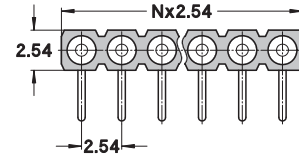

# SOCKET CONNECTORS 2.54 mm

MATING PIN Ø 0.47 mm / SINGLE ROW / DOUBLE ROW / SOLDER TAIL / RIGHT ANGLE

Right angle socket connectors, solder tail.

## TECHNICAL SPECIFICATIONS (FOR GENERAL SPECS, SEE PAGE 43)

INSULATOR	Black glass filled polyester PCT-GF30-FR
FLAMMABILITY	UL 94V-0
SLEEVE	Brass CuZn36Pb3 (C36000)
CONTACT CLIP (4 FINGER)	Beryllium copper (C17200)
MATING PIN Ø	0.40 to 0.56 mm
FORCES	2 N typ. insertion      1 N typ. withdrawal (polished steel gauge Ø 0.43 mm)
MECHANICAL LIFE	Min. 500 cycles
RATED CURRENT	3 A
CONTACT RESISTANCE	Max. 10 mΩ
DIELECTRIC STRENGTH	Min. 1'000 VRMS

## ORDERING INFORMATION ROHS COMPLIANT PARTS

PP PLATING CODE	SLEEVE	CLIP
87	Tin	Flash gold
83	Tin	0.75 µm gold

Other plating on request (see page 178 for plating specs).

**NN number of poles.** Replace **NN** with the requested number of poles, e.g. 499-83-2**NN**-10-003101 for a double row version with 16 pins becomes 499-83-2**16**-10-003101.

### 399-PP-1NN-10-003101

Right angle socket connector, single row

AVAILABILITY FROM 2 to 64 contacts  
(standard number of contacts: 64)