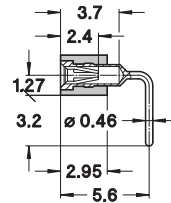

## TECHNICAL SPECIFICATIONS (FOR GENERAL SPECS, SEE PAGE 43)

INSULATOR	Black glass filled polyester PCT-GF30-FR
FLAMMABILITY	UL 94V-0
SLEEVE	Brass CuZn36Pb3 (C36000)
CONTACT CLIP (4 FINGER)	Beryllium copper (C17200)
MATING PIN Ø	0.40 to 0.56 mm
FORCES	2 N typ. insertion      1 N typ. withdrawal (polished steel gauge Ø 0.43 mm)
MECHANICAL LIFE	Min. 500 cycles
RATED CURRENT	3 A
CONTACT RESISTANCE	Max. 10 mΩ
DIELECTRIC STRENGTH	Min. 1'000 VRMS

## ORDERING INFORMATION ROHS COMPLIANT PARTS

PP PLATING CODE	SLEEVE	CLIP
87	Tin	Flash gold
83	Tin	0.75 µm gold

Other plating on request (see page 178 for plating specs).

**NN number of poles.** Replace **NN** with the requested number of poles, e.g. 499-83-2**NN**-10-003101 for a double row version with 16 pins becomes 499-83-2**16**-10-003101.

### 399-PP-1NN-10-003101

Right angle socket connector, single row

AVAILABILITY FROM 2 to 64 contacts  
(standard number of contacts: 64)

### 499-PP-2NN-10-003101

Right angle socket connector, double row

AVAILABILITY FROM 4 to 72 contacts  
(standard number of contacts 72):