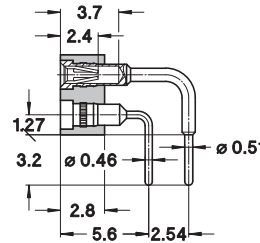

## ORDERING INFORMATION ROHS COMPLIANT PARTS

PP PLATING CODE	SLEEVE	CLIP
87	Tin	Flash gold
83	Tin	0.75 µm gold

Other plating on request (see page 178 for plating specs).

**NN number of poles.** Replace **NN** with the requested number of poles, e.g. 499-83-2**NN**-10-003101 for a double row version with 16 pins becomes 499-83-2**16**-10-003101.

### 399-PP-1NN-10-003101

Right angle socket connector, single row

AVAILABILITY FROM 2 to 64 contacts  
(standard number of contacts: 64)

### 499-PP-2NN-10-003101

Right angle socket connector, double row

AVAILABILITY FROM 4 to 72 contacts  
(standard number of contacts 72):