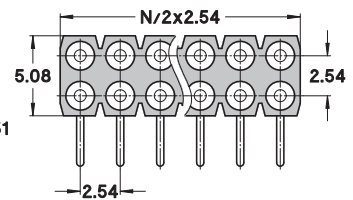

## TECHNICAL SPECIFICATIONS (FOR GENERAL SPECS, SEE PAGE 43)

INSULATOR	Black glass filled polyester PCT-GF30-FR
FLAMMABILITY	UL 94V-0
SLEEVE	Brass CuZn36Pb3 (C36000)
CONTACT CLIP (4 FINGER)	Beryllium copper (C17200)
MATING PIN Ø	0.40 to 0.56 mm
FORCES	2 N typ. insertion      1 N typ. withdrawal (polished steel gauge Ø 0.43 mm)
MECHANICAL LIFE	Min. 500 cycles
RATED CURRENT	3 A
CONTACT RESISTANCE	Max. 10 mΩ
DIELECTRIC STRENGTH	Min. 1'000 VRMS

## ORDERING INFORMATION ROHS COMPLIANT PARTS

PP PLATING CODE	SLEEVE	CLIP
87	Tin	Flash gold
83	Tin	0.75 µm gold

Other plating on request (see page 178 for plating specs).

**NN number of poles.** Replace **NN** with the requested number of poles, e.g. 499-83-2**NN**-10-003101 for a double row version with 16 pins becomes 499-83-2**16**-10-003101.

### 399-PP-1NN-10-003101

Right angle socket connector, single row

AVAILABILITY FROM 2 to 64 contacts  
(standard number of contacts: 64)

### 499-PP-2NN-10-003101

Right angle socket connector, double row

AVAILABILITY FROM 4 to 72 contacts  
(standard number of contacts 72):