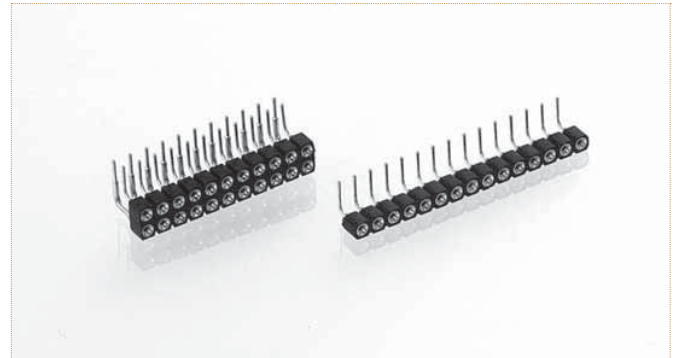

# SOCKET CONNECTORS 2.54 mm

MATING PIN Ø 0.47 mm / SINGLE ROW / DOUBLE ROW / SOLDER TAIL / RIGHT ANGLE

Right angle socket connectors, solder tail.

## TECHNICAL SPECIFICATIONS (FOR GENERAL SPECS, SEE PAGE 43)

INSULATOR	Black glass filled polyester PCT-GF30-FR
FLAMMABILITY	UL 94V-0
SLEEVE	Brass CuZn36Pb3 (C36000)
CONTACT CLIP (4 FINGER)	Beryllium copper (C17200)
MATING PIN Ø	0.40 to 0.56 mm
FORCES	2 N typ. insertion      1 N typ. withdrawal (polished steel gauge Ø 0.43 mm)
MECHANICAL LIFE	Min. 500 cycles
RATED CURRENT	3 A
CONTACT RESISTANCE	Max. 10 mΩ
DIELECTRIC STRENGTH	Min. 1'000 VRMS

## ORDERING INFORMATION ROHS COMPLIANT PARTS

PP PLATING CODE	SLEEVE	CLIP
87	Tin	Flash gold
83	Tin	0.75 µm gold

Other plating on request (see page 178 for plating specs).

**NN number of poles.** Replace **NN** with the requested number of poles, e.g. 499-83-2**NN**-10-003101 for a double row version with 16 pins becomes 499-83-2**16**-10-003101.

### 399-PP-1NN-10-003101

Right angle socket connector, single row

AVAILABILITY FROM 2 to 64 contacts  
(standard number of contacts: 64)