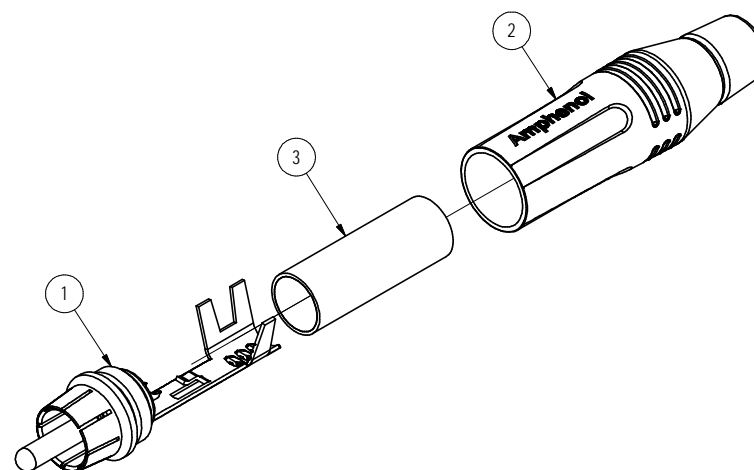

ISO VIEW

Part Numbers According to Backshell and Grommet Finish				
CATALOGUE P/No	REFERENCE P/No.	BACKSHELL ASSEMBLY P/No.	SHELL FINISH	GROMMET FINISH
ACPR-SBK	55010299-000	53490001-331	NICKEL	BLACK
ACPR-BLK	55010299-001	53490001-431	BLACK	BLACK
ACPR-BRN	55010299-002	53490001-031	BROWN	BROWN
ACPR-RED	55010299-003	53490001-131	RED	RED
ACPR-YEL	55010299-004	53490001-231	YELLOW	YELLOW
ACPR-GRN	55010299-005	53490001-531	GREEN	GREEN
ACPR-BLU	55010299-006	53490001-631	BLUE	BLUE
ACPR-VIO	55010299-007	53490001-731	VIOLET	VIOLET
ACPR-GRY	55010299-008	53490001-831	GREY	GREY
ACPR-WHT	55010299-009	53490001-931	WHITE	WHITE
ACPR-SRD	55010299-010	53490001-332	NICKEL	RED
ACPR-SYL	55010299-011	53490001-333	NICKEL	YELLOW
ACPR-SGR	55010299-012	53490001-334	NICKEL	GREEN
ACPR-SBL	55010299-013	53490001-335	NICKEL	BLUE
ACPR-SWH	55010299-014	53490001-336	NICKEL	WHITE

Parts List				
ITEM	PART NUMBER	DWG No	DESCRIPTION	QTY
1	50310024-130	50310024-130-1	MALE RCA PLUG INSERT ASSEMBLY	1
2	REFER TO TABLE	53490001-331-1	1/4" PHONE PLUG BACKSHELL ASSEMBLY	1
3	51270016-521	51270013-521-1	M-SERIES PLASTIC BIG TUBE	1

UNLESS OTHERWISE SPECIFIED TOLERANCE TO BE		THIS DOCUMENT IS THE PROPERTY OF AMPHENOL AUSTRALIA PTY. LTD. NO PART THEREOF MAY BE REPRODUCED AND USED WITHOUT THE PRIOR WRITTEN CONSENT OF THE OWNER			0	FIRST ISSUE	L.V	03-06-04	----	
LINEAR	ANGULAR	CAD FILE: 55010299000110	DSD:	L.V	DATE: 03-06-04	REV.	CHANGE DETAILS	BY	DATE	CHG/No
X ± 0.5	X ± 1		CKD:	M.N.H	DATE: 07-09-05					
Xx ± 0.1	X'x' ± 30'		MATL: REFER TO COMPONENT							
XXX ± 0.05	XXX' ± 30'		BREAK ALL SHARP EDGES AND REMOVE ALL BURRS							
DO NOT SCALE		FINISH: REFER TO TABLE		APP'D:	P.M	DATE: 07-09-05	TITLE: MALE RCA PLUG ASSEMBLY		Amphenol Australia Pty Ltd, 2 Pineway Blvd, Kaysborough, Vic 3171	
DIMENSIONS IN MILLIMETRES		THIRD ANGLE PROJECTION		SCALE: 2:1 UOS	PART No: 55010299000111	SIZE: A3	DRAWING NO: 55010299-000-1		SHEET 1/1	