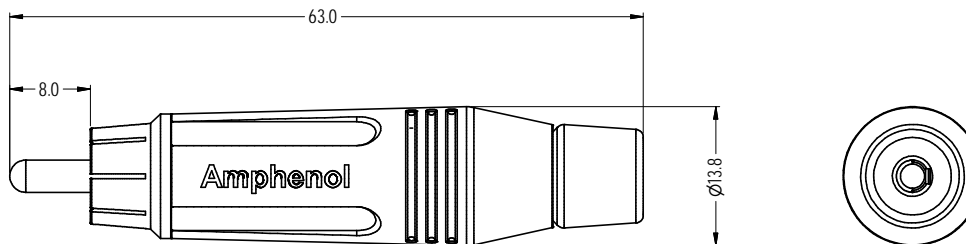

ISO VIEW

Part Numbers According to Backshell and Grommet Finish				
CATALOGUE P/No	REFERENCE P/No.	BACKSHELL ASSEMBLY P/No.	SHELL FINISH	GROMMET FINISH
ACPR-SBK	55010299-000	53490001-331	NICKEL	BLACK
ACPR-BLK	55010299-001	53490001-431	BLACK	BLACK
ACPR-BRN	55010299-002	53490001-031	BROWN	BROWN
ACPR-RED	55010299-003	53490001-131	RED	RED
ACPR-YEL	55010299-004	53490001-231	YELLOW	YELLOW
ACPR-GRN	55010299-005	53490001-531	GREEN	GREEN
ACPR-BLU	55010299-006	53490001-631	BLUE	BLUE
ACPR-VIO	55010299-007	53490001-731	VIOLET	VIOLET
ACPR-GRY	55010299-008	53490001-831	GREY	GREY
ACPR-WHT	55010299-009	53490001-931	WHITE	WHITE
ACPR-SRD	55010299-010	53490001-332	NICKEL	RED
ACPR-SYL	55010299-011	53490001-333	NICKEL	YELLOW
ACPR-SGR	55010299-012	53490001-334	NICKEL	GREEN
ACPR-SBL	55010299-013	53490001-335	NICKEL	BLUE
ACPR-SWH	55010299-014	53490001-336	NICKEL	WHITE

Parts List				
ITEM	PART NUMBER	DWG No	DESCRIPTION	QTY
1	50310024-130	50310024-130-1	MALE RCA PLUG INSERT ASSEMBLY	1
2	REFER TO TABLE	53490001-331-1	1/4" PHONE PLUG BACKSHELL ASSEMBLY	1
3	51270016-521	51270013-521-1	M-SERIES PLASTIC BIG TUBE	1

UNLESS OTHERWISE SPECIFIED TOLERANCE TO BE		THIS DOCUMENT IS THE PROPERTY OF AMPHENOL AUSTRALIA PTY. LTD. NO PART THEREOF MAY BE REPRODUCED AND USED WITHOUT THE PRIOR WRITTEN CONSENT OF THE OWNER			0	FIRST ISSUE	L.V	03-06-04	----	
LINEAR	ANGULAR	CAD FILE: 55010299000110	DSD:	L.V	DATE: 03-06-04	REV.	CHANGE DETAILS	BY	DATE	CHG/No
X ± 0.5	X ± 1		CKD:	M.N.H	DATE: 07-09-05					
Xx ± 0.1	X'x' ± 30'		MATL: REFER TO COMPONENT							
XXX ± 0.05	XXX' ± 30'		BREAK ALL SHARP EDGES AND REMOVE ALL BURRS							
DO NOT SCALE		FINISH: REFER TO TABLE		APP'D:	P.M	DATE: 07-09-05	TITLE: MALE RCA PLUG ASSEMBLY		Amphenol Australia Pty Ltd, 2 Pineway Blvd, Kaysborough, Vic 3171	
DIMENSIONS IN MILLIMETRES		THIRD ANGLE PROJECTION		SCALE: 2:1 UOS	PART No: 55010299000111	SIZE: A3	DRAWING NO: 55010299-000-1		SHEET 1/1	