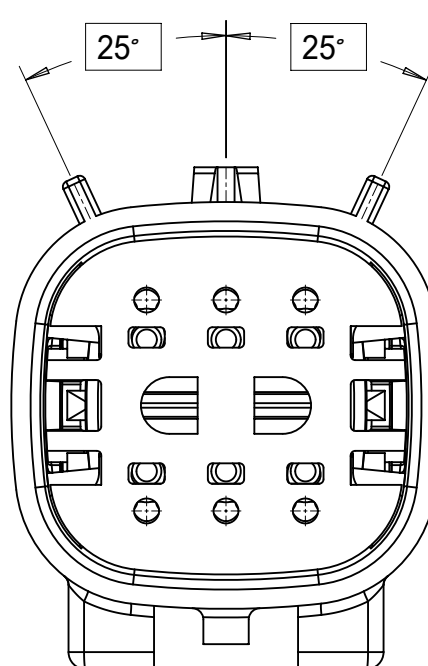

SHEET DESCRIPTION
CONFIGURATIONS

2X2 - STANDARD (STD)

2X2 - UL V0*

2X3 - STANDARD (STD)

2X3 - LENGTHENED

2X4 - STANDARD (STD)

2X6 - STANDARD (STD)

2X8 - STANDARD (STD)

2X10 - STANDARD (STD)

2X10 - UL V0*

UL V0 UNIQUE FEATURE
Partial1
SCALE 10:1

* MINOR GEOMETRY CHANGE THAN STANDARD CONFIGURATION.
SEE NOTE 2a FOR MORE INFORMATION

SYMBOLS	THIS DRAWING CONTAINS INFORMATION THAT IS PROPRIETARY TO MOLEX ELECTRONIC TECHNOLOGIES, LLC AND SHOULD NOT BE USED WITHOUT WRITTEN PERMISSION		CURRENT REV DESC:				
	DIMENSION UNITS	SCALE					
▽ = 0	mm	1.5:1	GENERAL TOLERANCES (UNLESS SPECIFIED)		INITIAL REVISION:		
▽ = 0	ANGULAR TOL ± 1.0°		4 PLACES ±		DRWN: APROFFITT 2014/04/28		
▽ = 0	3 PLACES ±		2 PLACES ± 0.1		APPR: VKOSHY 2014/05/14		
▽ = 0	2 PLACES ± 0.2		1 PLACE ±		DRAFT WHERE APPLICABLE MUST REMAIN WITHIN DIMENSIONS		
▽ = 0	0 PLACES ±		THIRD ANGLE PROJECTION		DRAWING SERIES		
▽ = 0	0 PLACES ±		A1-SIZE		33482		
DOCUMENT NUMBER					DOC TYPE DOC PART REVISION		
SD-33482-0001					PSD 001 E2		
MATERIAL NUMBER					CUSTOMER		
GENERAL MARKET					SHEET NUMBER		
					2 OF 11		

SHEET DESCRIPTION
KEY CONFIGURATIONS

2X2

KEY A

KEY B

KEY C

KEY D

2X3

KEY A

KEY B

KEY C

KEY D

2X4

KEY A

KEY B

KEY C

KEY D