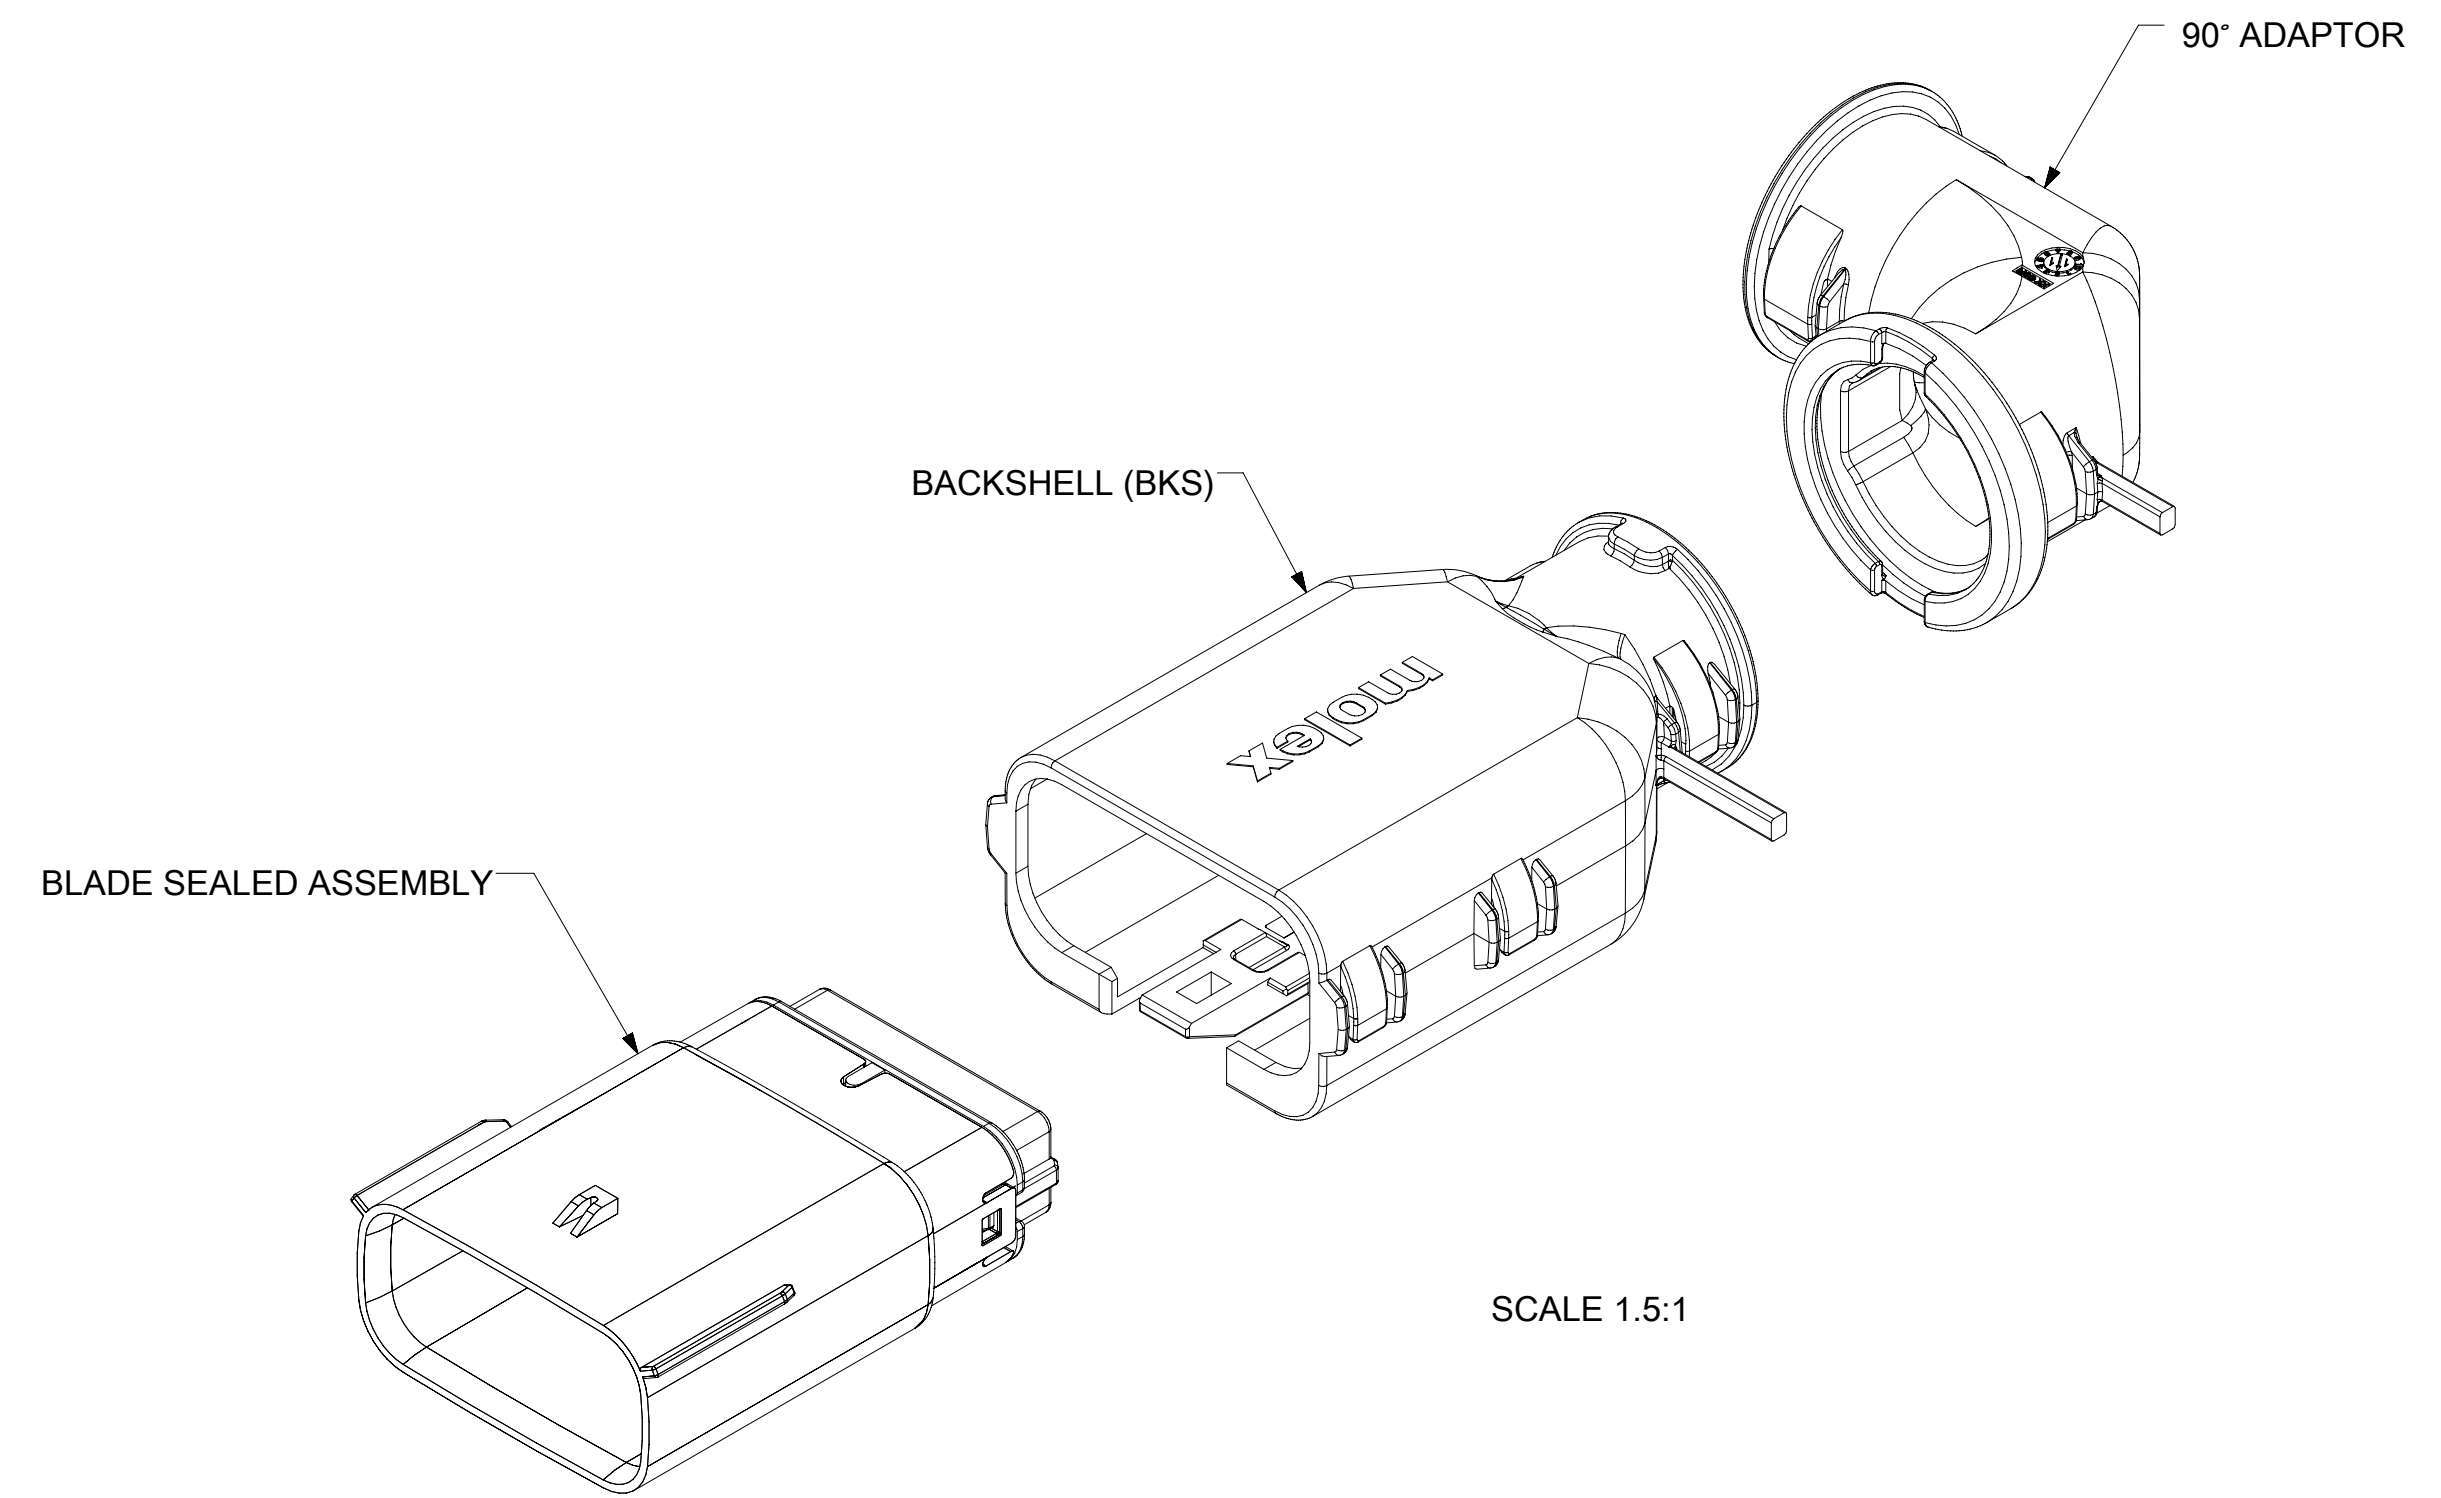

BACKSHELL FEATURES

- 1 - WITH RIBS
- 2 - WITHOUT RIBS
- 3 - 90° ADAPTOR

MX150 CIRCUIT SIZE 04, 06, 08, 12, 16, 20

SYMBOLS	THIS DRAWING CONTAINS INFORMATION THAT IS PROPRIETARY TO MOLEX ELECTRONIC TECHNOLOGIES, LLC AND SHOULD NOT BE USED WITHOUT WRITTEN PERMISSION		CURRENT REV DESC:									
	DIMENSION UNITS	SCALE						EC NO: 171650	DRWN: PMANJUNATHAC 2018/01/03	DOC TYPE	DOC PART	REVISION
▽ = 0	mm	1.5:1	DRWN: APROFFITT 2014/04/28	MX150 BLADE DUAL ROW SEALED ASSEMBLY MAT SEAL								
▽ = 0	GENERAL TOLERANCES (UNLESS SPECIFIED)		CHK'D: MVANSLAMBROU 2018/02/16									
▽ = 0	ANGULAR TOL ± 1.0°		APPR: MVANSLAMBROU 2018/02/16	PRODUCT CUSTOMER DRAWING								
▽ = 0	4 PLACES	±	INITIAL REVISION:	DOCUMENT NUMBER								
▽ = 0	3 PLACES	±	DRWN: APROFFITT 2014/04/28	SD-33482-0001		PSD	001	E2				
▽ = 0	2 PLACES	± 0.1	APPR: VKOSHY 2014/05/14	MATERIAL NUMBER		CUSTOMER		SHEET NUMBER				
▽ = 0	1 PLACE	± 0.2	THIRD ANGLE PROJECTION	GENERAL MARKET		7 OF 11						
▽ = 0	0 PLACES	±	DRAWING	SERIES		33482						
▽ = 0	DRAFT WHERE APPLICABLE MUST REMAIN WITHIN DIMENSIONS		A1-SIZE	33482