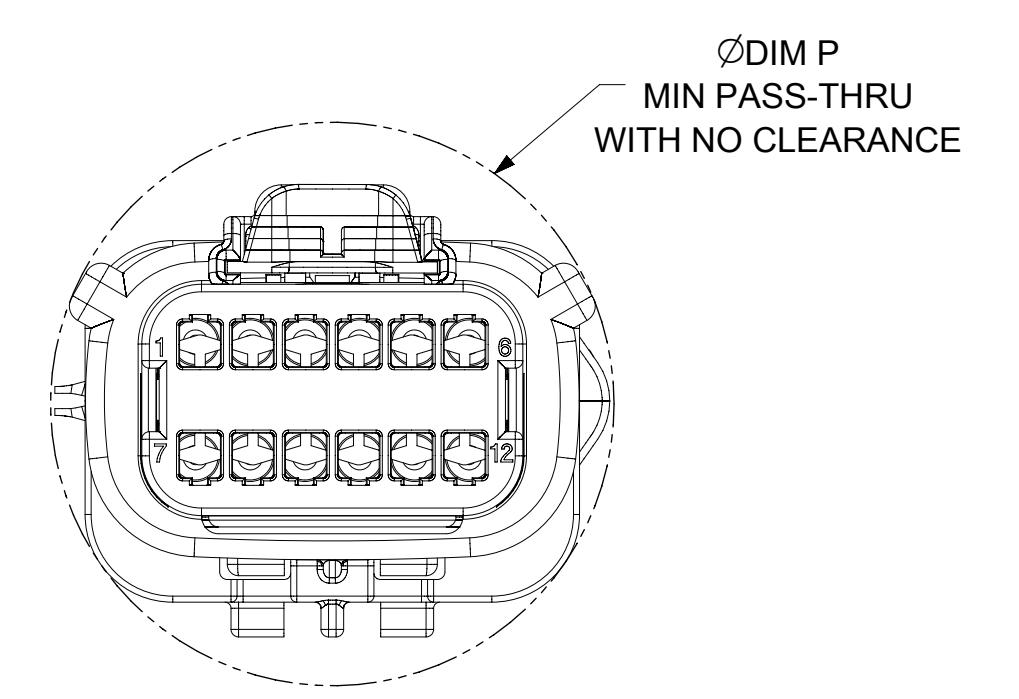

SHEET DESCRIPTION
SCHLEMMER BACKSHELL CONFIGURATIONS

CKT	BLADE CONFIGURATION	RECEPTACLE CONFIGURATION	DIMENSIONS				
			M	N	P	R	T
2X3	STANDARD	STANDARD	106.83	32.75	31.75	29.00	29.50
	LENGTHENED		108.71				
2X4	STANDARD	STANDARD	106.83	33.50	31.90	30.70	30.70
2X6	STANDARD	STANDARD	106.83	37.84	37.27	35.83	36.83

BLADE SEALED ASSEMBLY WITH BLADE BACKSHELL

SYMBOLS THIS DRAWING CONTAINS INFORMATION THAT IS PROPRIETARY TO MOLEX ELECTRONIC TECHNOLOGIES, LLC AND SHOULD NOT BE USED WITHOUT WRITTEN PERMISSION DIMENSION UNITS: mm SCALE: 2:1 GENERAL TOLERANCES (UNLESS SPECIFIED): ANGULAR TOL: ± 1.0° 4 PLACES: ± 3 PLACES: ± 2 PLACES: ± 0.1 1 PLACE: ± 0.2 0 PLACES: ± DRAFT WHERE APPLICABLE MUST REMAIN WITHIN DIMENSIONS	CURRENT REV DESC:			
	EC NO: 171650 DRWN: PMANJUNATHAC 2018/01/03 CHK'D: MVANSLAMBROU 2018/02/16 APPR: MVANSLAMBROU 2018/02/16			PRODUCT CUSTOMER DRAWING
INITIAL REVISION:		DOCUMENT NUMBER	DOC TYPE | DOC PART | REVISION	
DRWN: APROFFITT 2014/04/28 APPR: VKOSHY 2014/05/14		SD-33482-0001	PSD | 001 | E2	
THIRD ANGLE PROJECTION	DRAWING	MATERIAL NUMBER	CUSTOMER	
	A1-SIZE	33482	GENERAL MARKET	
SERIES		SHEET NUMBER		
10 OF 11		10 OF 11