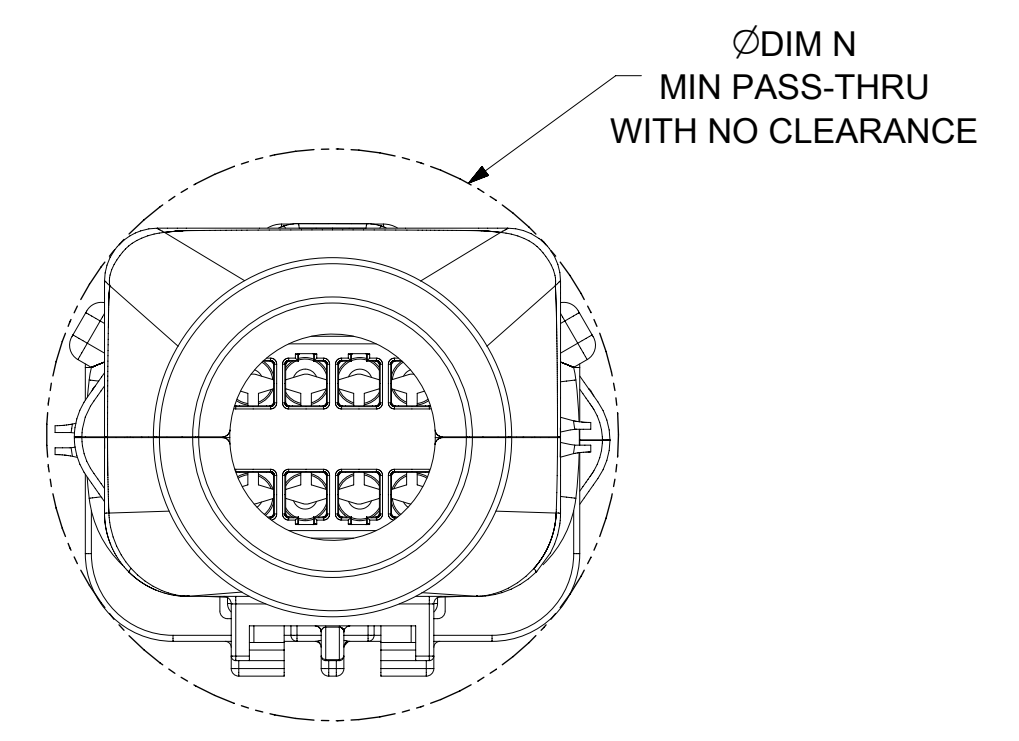

BACKSHELL FEATURES

- 1 - WITH RIBS
- 2 - WITHOUT RIBS
- 3 - 90° ADAPTOR

MX150 CIRCUIT SIZE 04, 06, 08, 12, 16, 20

SYMBOLS	THIS DRAWING CONTAINS INFORMATION THAT IS PROPRIETARY TO MOLEX ELECTRONIC TECHNOLOGIES, LLC AND SHOULD NOT BE USED WITHOUT WRITTEN PERMISSION		CURRENT REV DESC:					
	DIMENSION UNITS	SCALE						EC NO: 171650
▽ = 0	mm	1.5:1	DRWN: APROFFITT 2014/04/28	MX150 BLADE DUAL ROW SEALED ASSEMBLY MAT SEAL				
▽ = 0	GENERAL TOLERANCES (UNLESS SPECIFIED)		CHK'D: MVANSLAMBROU 2018/02/16					
▽ = 0	ANGULAR TOL ± 1.0°		APPR: MVANSLAMBROU 2018/02/16	PRODUCT CUSTOMER DRAWING				
▽ = 0	4 PLACES	±	INITIAL REVISION:	DOCUMENT NUMBER				
▽ = 0	3 PLACES	±	DRWN: APROFFITT 2014/04/28	SD-33482-0001		PSD	001	E2
▽ = 0	2 PLACES	± 0.1	APPR: VKOSHY 2014/05/14	MATERIAL NUMBER		CUSTOMER		SHEET NUMBER
▽ = 0	1 PLACE	± 0.2	THIRD ANGLE PROJECTION	GENERAL MARKET		7 OF 11		
▽ = 0	0 PLACES	±	DRAWING	SERIES		33482		
▽ = 0	DRAFT WHERE APPLICABLE MUST REMAIN WITHIN DIMENSIONS		A1-SIZE	33482				

SHEET DESCRIPTION
SCHLEMMER BACKSHELL CONFIGURATIONS

CKT	BLADE CONFIGURATION	RECEPTACLE CONFIGURATION	DIMENSIONS				
			M	N	P	R	T
2X3	STANDARD	STANDARD	106.83	32.75	31.75	29.00	29.50
	LENGTHENED		108.71				
2X4	STANDARD	STANDARD	106.83	33.50	31.90	30.70	30.70
2X6	STANDARD	STANDARD	106.83	37.84	37.27	35.83	36.83