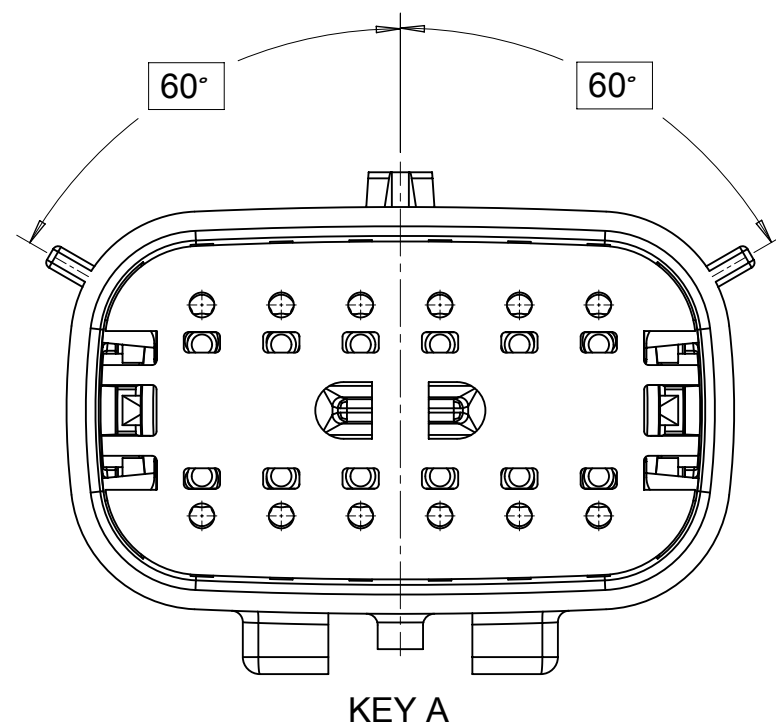

SHEET DESCRIPTION
KEY CONFIGURATIONS

2X2

KEY A

KEY B

KEY C

KEY D

2X3

KEY A

KEY B

KEY C

KEY D

2X4

KEY A

KEY B

KEY C

KEY D

THIS DRAWING CONTAINS INFORMATION THAT IS PROPRIETARY TO MOLEX ELECTRONIC TECHNOLOGIES, LLC AND SHOULD NOT BE USED WITHOUT WRITTEN PERMISSION

SYMBOLS	DIMENSION UNITS	SCALE
	mm	3:1
	GENERAL TOLERANCES (UNLESS SPECIFIED)	
	ANGULAR TOL ± 1.0°	
	4 PLACES ±	
	3 PLACES ±	
	2 PLACES ± 0.1	
	1 PLACE ± 0.2	
	0 PLACES ±	
	DRAFT WHERE APPLICABLE MUST REMAIN WITHIN DIMENSIONS	
	THIRD ANGLE PROJECTION	DRAWING
	A1-SIZE	SERIES
	33482	

SHEET DESCRIPTION
KEY CONFIGURATIONS CONT.

2X6

KEY A

KEY B

KEY C

KEY D

2X8

KEY A