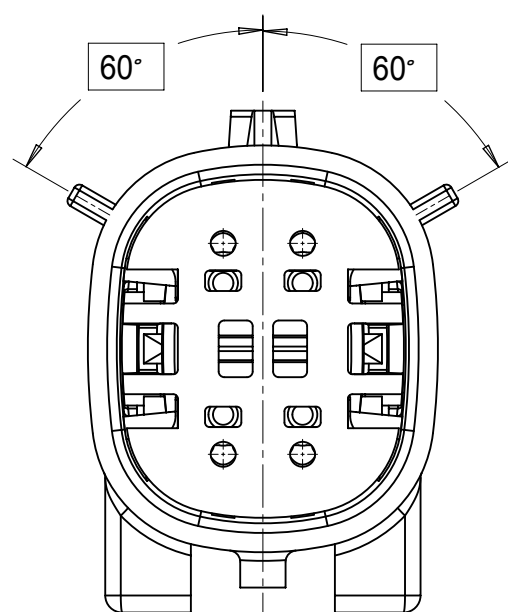

SHEET DESCRIPTION
CONFIGURATIONS

2X2 - STANDARD (STD)

2X2 - UL V0*

2X3 - STANDARD (STD)

2X3 - LENGTHENED

2X4 - STANDARD (STD)

2X6 - STANDARD (STD)

2X8 - STANDARD (STD)

2X10 - STANDARD (STD)

2X10 - UL V0*

UL V0 UNIQUE FEATURE
Partial1
SCALE 10:1

* MINOR GEOMETRY CHANGE THAN STANDARD CONFIGURATION.
SEE NOTE 2a FOR MORE INFORMATION

SYMBOLS	THIS DRAWING CONTAINS INFORMATION THAT IS PROPRIETARY TO MOLEX ELECTRONIC TECHNOLOGIES, LLC AND SHOULD NOT BE USED WITHOUT WRITTEN PERMISSION		CURRENT REV DESC:				
	DIMENSION UNITS	SCALE					
▽ = 0	mm	1.5:1	GENERAL TOLERANCES (UNLESS SPECIFIED)		INITIAL REVISION:		
▽ = 0	ANGULAR TOL ± 1.0°		4 PLACES ±		DRWN: APROFFITT 2014/04/28		
▽ = 0	3 PLACES ±		2 PLACES ± 0.1		APPR: VKOSHY 2014/05/14		
▽ = 0	2 PLACES ± 0.2		1 PLACE ±		DRAFT WHERE APPLICABLE MUST REMAIN WITHIN DIMENSIONS		
▽ = 0	0 PLACES ±		THIRD ANGLE PROJECTION		DRAWING SERIES		
▽ = 0	0 PLACES ±		A1-SIZE		33482		
DOCUMENT NUMBER					DOC TYPE DOC PART REVISION		
SD-33482-0001					PSD 001 E2		
MATERIAL NUMBER					CUSTOMER		
GENERAL MARKET					SHEET NUMBER		
					2 OF 11		

SHEET DESCRIPTION
KEY CONFIGURATIONS

2X2

KEY A

KEY B

KEY C

KEY D

2X3

KEY A

KEY B

KEY C

KEY D

2X4

KEY A

KEY B

KEY C

KEY D