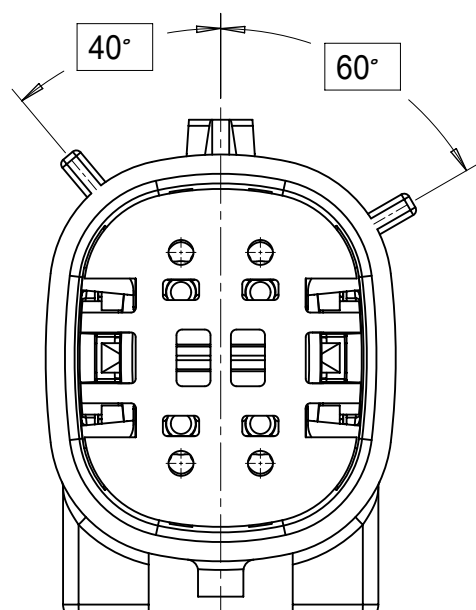

SHEET DESCRIPTION
CONFIGURATIONS

2X2 - STANDARD (STD)

2X2 - UL V0*

2X3 - STANDARD (STD)

2X3 - LENGTHENED

2X4 - STANDARD (STD)

2X6 - STANDARD (STD)

2X8 - STANDARD (STD)

2X10 - STANDARD (STD)

2X10 - UL V0*

UL V0 UNIQUE FEATURE
Partial1
SCALE 10:1

* MINOR GEOMETRY CHANGE THAN STANDARD CONFIGURATION.
SEE NOTE 2a FOR MORE INFORMATION

SYMBOLS	THIS DRAWING CONTAINS INFORMATION THAT IS PROPRIETARY TO MOLEX ELECTRONIC TECHNOLOGIES, LLC AND SHOULD NOT BE USED WITHOUT WRITTEN PERMISSION		CURRENT REV DESC:				
	DIMENSION UNITS	SCALE					
▽ = 0	mm	1.5:1	GENERAL TOLERANCES (UNLESS SPECIFIED)		INITIAL REVISION:		
▽ = 0	ANGULAR TOL ± 1.0°		4 PLACES ±		DRWN: APROFFITT 2014/04/28		
▽ = 0	3 PLACES ±		2 PLACES ± 0.1		APPR: VKOSHY 2014/05/14		
▽ = 0	2 PLACES ± 0.2		1 PLACE ±		DRAFT WHERE APPLICABLE MUST REMAIN WITHIN DIMENSIONS		
▽ = 0	0 PLACES ±		THIRD ANGLE PROJECTION		DRAWING SERIES		
▽ = 0	0 PLACES ±		A1-SIZE		33482		
DOCUMENT NUMBER					DOC TYPE DOC PART REVISION		
SD-33482-0001					PSD 001 E2		
MATERIAL NUMBER					CUSTOMER		
GENERAL MARKET					SHEET NUMBER		
					2 OF 11		

SHEET DESCRIPTION
KEY CONFIGURATIONS

2X2

KEY A

KEY B

KEY C

KEY D

2X3

KEY A

KEY B

KEY C

KEY D

2X4

KEY A

KEY B

KEY C

KEY D