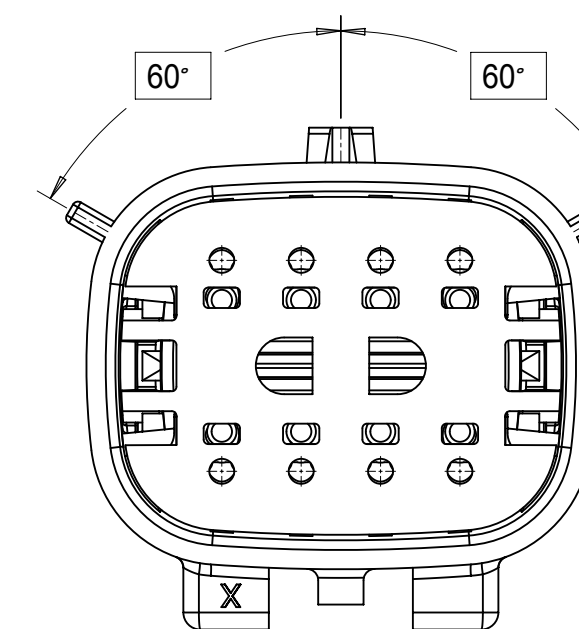

2X10 - STANDARD (STD)

2X10 - UL V0*

UL V0 UNIQUE FEATURE
Partial1
SCALE 10:1

* MINOR GEOMETRY CHANGE THAN STANDARD CONFIGURATION.
SEE NOTE 2a FOR MORE INFORMATION

SYMBOLS	THIS DRAWING CONTAINS INFORMATION THAT IS PROPRIETARY TO MOLEX ELECTRONIC TECHNOLOGIES, LLC AND SHOULD NOT BE USED WITHOUT WRITTEN PERMISSION		CURRENT REV DESC:				
	DIMENSION UNITS	SCALE					
▽ = 0	mm	1.5:1	GENERAL TOLERANCES (UNLESS SPECIFIED)		INITIAL REVISION:		
▽ = 0	ANGULAR TOL ± 1.0°		4 PLACES ±		DRWN: APROFFITT 2014/04/28		
▽ = 0	3 PLACES ±		2 PLACES ± 0.1		APPR: VKOSHY 2014/05/14		
▽ = 0	2 PLACES ± 0.2		1 PLACE ±		DRAFT WHERE APPLICABLE MUST REMAIN WITHIN DIMENSIONS		
▽ = 0	0 PLACES ±		THIRD ANGLE PROJECTION		DRAWING SERIES		
▽ = 0	0 PLACES ±		A1-SIZE		33482		
DOCUMENT NUMBER					DOC TYPE DOC PART REVISION		
SD-33482-0001					PSD 001 E2		
MATERIAL NUMBER					CUSTOMER		
GENERAL MARKET					SHEET NUMBER		
					2 OF 11		

SHEET DESCRIPTION
KEY CONFIGURATIONS

2X2

KEY A

KEY B

KEY C

KEY D

2X3

KEY A

KEY B

KEY C

KEY D

2X4

KEY A

KEY B

KEY C

KEY D