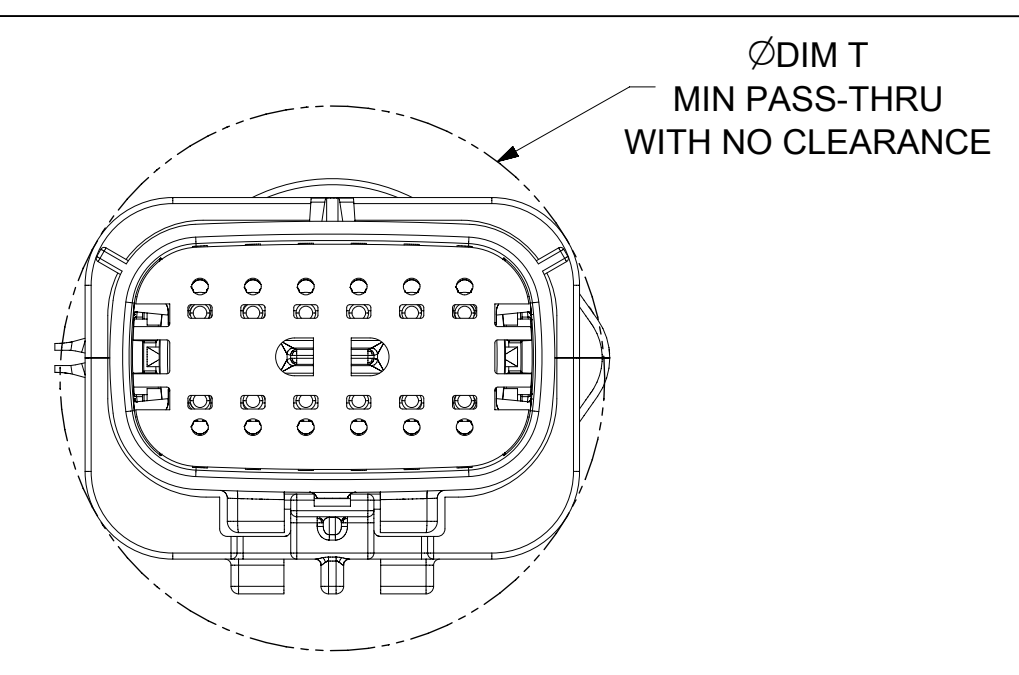

BLADE SEALED ASSEMBLY WITH BLADE BACKSHELL

SYMBOLS THIS DRAWING CONTAINS INFORMATION THAT IS PROPRIETARY TO MOLEX ELECTRONIC TECHNOLOGIES, LLC AND SHOULD NOT BE USED WITHOUT WRITTEN PERMISSION DIMENSION UNITS: mm SCALE: 2:1 GENERAL TOLERANCES (UNLESS SPECIFIED): ANGULAR TOL: ± 1.0° 4 PLACES: ± 3 PLACES: ± 2 PLACES: ± 0.1 1 PLACE: ± 0.2 0 PLACES: ± DRAFT WHERE APPLICABLE MUST REMAIN WITHIN DIMENSIONS	CURRENT REV DESC:			
	EC NO: 171650 DRWN: PMANJUNATHAC 2018/01/03 CHK'D: MVANSLAMBROU 2018/02/16 APPR: MVANSLAMBROU 2018/02/16			PRODUCT CUSTOMER DRAWING
INITIAL REVISION:		DOCUMENT NUMBER	DOC TYPE | DOC PART | REVISION	
DRWN: APROFFITT 2014/04/28 APPR: VKOSHY 2014/05/14		SD-33482-0001	PSD | 001 | E2	
THIRD ANGLE PROJECTION	DRAWING	MATERIAL NUMBER	CUSTOMER	
	A1-SIZE	33482	GENERAL MARKET	
SERIES		SHEET NUMBER		
10 OF 11		10 OF 11