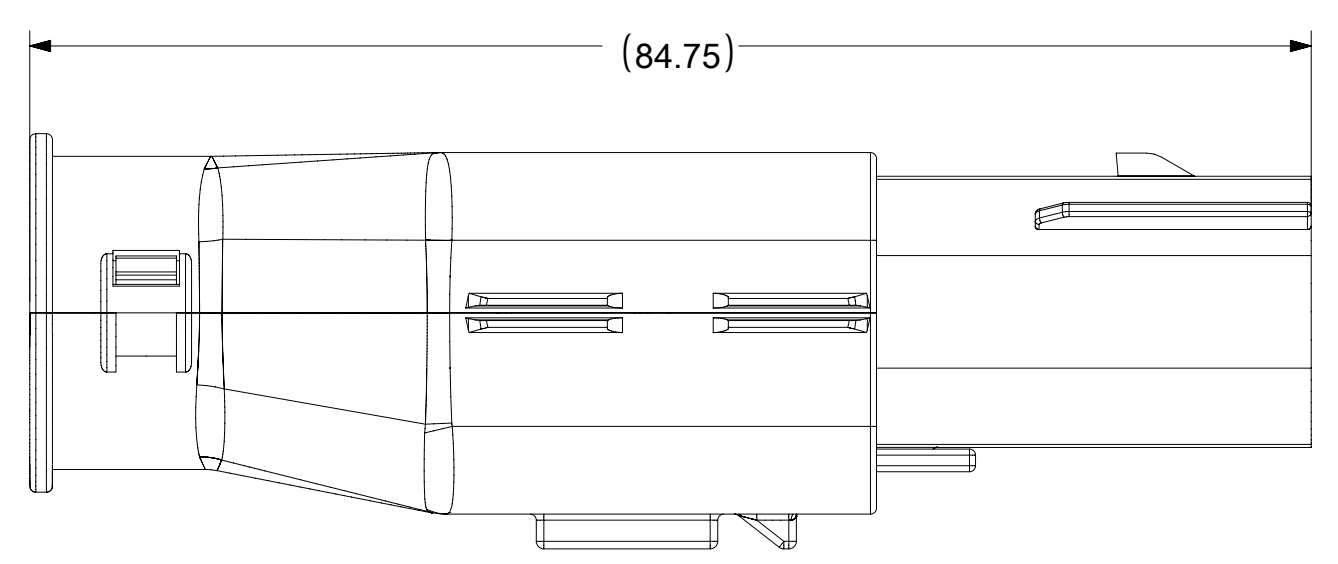

BLADE SEALED ASSEMBLY WITH BLADE BACKSHELL

SYMBOLS THIS DRAWING CONTAINS INFORMATION THAT IS PROPRIETARY TO MOLEX ELECTRONIC TECHNOLOGIES, LLC AND SHOULD NOT BE USED WITHOUT WRITTEN PERMISSION DIMENSION UNITS: mm SCALE: 2:1 GENERAL TOLERANCES (UNLESS SPECIFIED): ANGULAR TOL: ± 1.0° 4 PLACES: ± 3 PLACES: ± 2 PLACES: ± 0.1 1 PLACE: ± 0.2 0 PLACES: ± DRAFT WHERE APPLICABLE MUST REMAIN WITHIN DIMENSIONS	CURRENT REV DESC:			
	EC NO: 171650 DRWN: PMANJUNATHAC 2018/01/03 CHK'D: MVANSLAMBROU 2018/02/16 APPR: MVANSLAMBROU 2018/02/16			PRODUCT CUSTOMER DRAWING
INITIAL REVISION:		DOCUMENT NUMBER	DOC TYPE | DOC PART | REVISION	
DRWN: APROFFITT 2014/04/28 APPR: VKOSHY 2014/05/14		SD-33482-0001	PSD | 001 | E2	
THIRD ANGLE PROJECTION	DRAWING	MATERIAL NUMBER	CUSTOMER	
	A1-SIZE	33482	GENERAL MARKET	
SERIES		SHEET NUMBER		
10 OF 11		10 OF 11