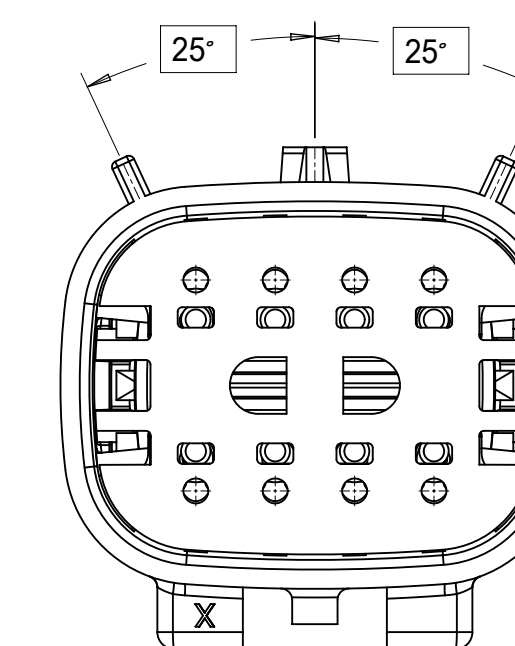

2X10 - STANDARD (STD)

2X10 - UL V0*

UL V0 UNIQUE FEATURE
Partial1
SCALE 10:1

* MINOR GEOMETRY CHANGE THAN STANDARD CONFIGURATION.
SEE NOTE 2a FOR MORE INFORMATION

SYMBOLS	THIS DRAWING CONTAINS INFORMATION THAT IS PROPRIETARY TO MOLEX ELECTRONIC TECHNOLOGIES, LLC AND SHOULD NOT BE USED WITHOUT WRITTEN PERMISSION		CURRENT REV DESC:				
	DIMENSION UNITS	SCALE					
▽ = 0	mm	1.5:1	GENERAL TOLERANCES (UNLESS SPECIFIED)		INITIAL REVISION:		
▽ = 0	ANGULAR TOL ± 1.0°		4 PLACES ±		DRWN: APROFFITT 2014/04/28		
▽ = 0	3 PLACES ±		2 PLACES ± 0.1		APPR: VKOSHY 2014/05/14		
▽ = 0	2 PLACES ± 0.2		1 PLACE ±		DRAFT WHERE APPLICABLE MUST REMAIN WITHIN DIMENSIONS		
▽ = 0	0 PLACES ±		THIRD ANGLE PROJECTION		DRAWING SERIES		
▽ = 0	0 PLACES ±		A1-SIZE		33482		
DOCUMENT NUMBER					DOC TYPE DOC PART REVISION		
SD-33482-0001					PSD 001 E2		
MATERIAL NUMBER					CUSTOMER		
GENERAL MARKET					SHEET NUMBER		
					2 OF 11		

SHEET DESCRIPTION
KEY CONFIGURATIONS

2X2

KEY A

KEY B

KEY C

KEY D

2X3

KEY A

KEY B

KEY C

KEY D

2X4

KEY A

KEY B

KEY C

KEY D