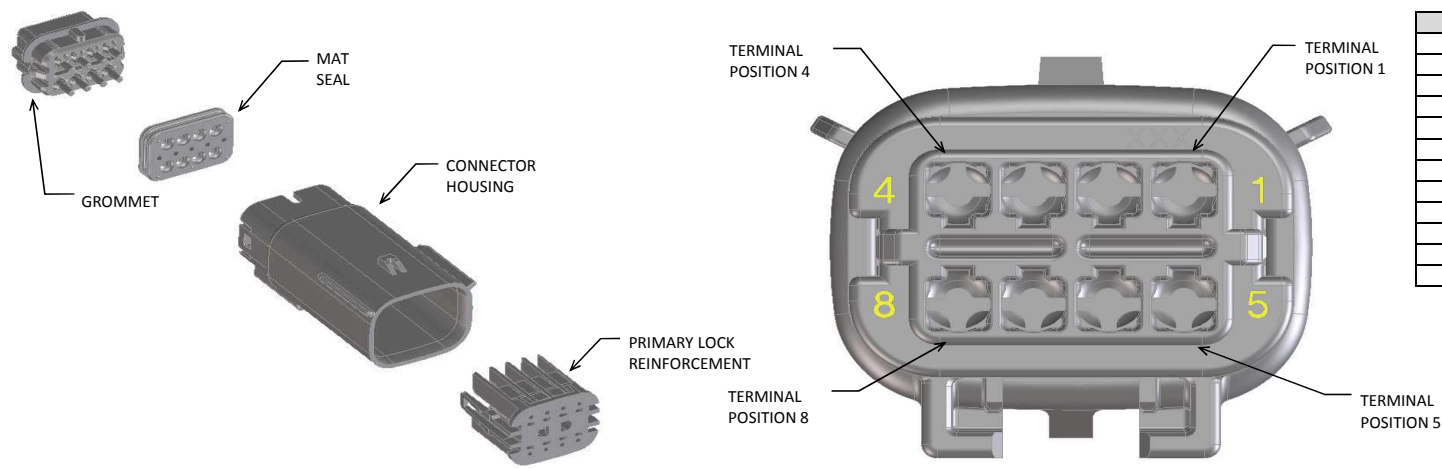

MX150 2X4 BLADE SEALED ASSEMBLY MAT SEAL
BOM AND PIN OUT SHEET

ABBREVIATION	DESCRIPTION	COLOR	MATERIAL
A-BLK	HOUSING, KEYING OPTION A	BLACK	SPS/NYLON GF20
B-LG	HOUSING, KEYING OPTION B	LIGHT GRAY	SPS/NYLON GF20
C-BR	HOUSING, KEYING OPTION C	BROWN	SPS/NYLON GF20
D-GR	HOUSING, KEYING OPTION D	GREEN	SPS/NYLON GF20
C-DG	HOUSING, KEYING OPTION C	DARK GRAY	SPS/NYLON GF20
D-SG	HOUSING, KEYING OPTION D	STONE GRAY	SPS/NYLON GF20
A-YW	HOUSING, KEYING OPTION A	YELLOW	SPS/NYLON GF20
GCP	GROMMET CAP (PLUGGED)	BLACK	SPS/NYLON GF20
GCO	GROMMET CAP (OPEN)	BLACK	SPS/NYLON GF20
PLR	PLR	NATURAL	SPS/NYLON GF20
M-R	MAT SEAL	RUST RED	INHERENTLY LUBRICATED SILICONE
M-B	MAT SEAL	ROYAL BLUE	INHERENTLY LUBRICATED SILICONE

FOR ADDITIONAL INFORMATION SEE SD-33482-0001