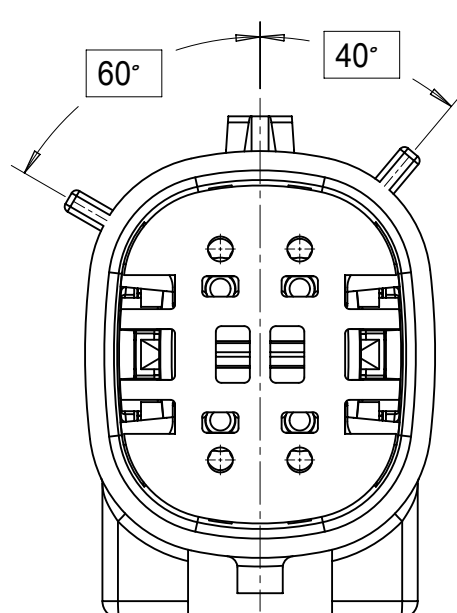

SHEET DESCRIPTION
CONFIGURATIONS

2X2 - STANDARD (STD)

2X2 - UL V0*

2X3 - STANDARD (STD)

2X3 - LENGTHENED

2X4 - STANDARD (STD)

2X6 - STANDARD (STD)

2X8 - STANDARD (STD)

2X10 - STANDARD (STD)

2X10 - UL V0*

UL V0 UNIQUE FEATURE
Partial1
SCALE 10:1

* MINOR GEOMETRY CHANGE THAN STANDARD CONFIGURATION.
SEE NOTE 2a FOR MORE INFORMATION

SYMBOLS	THIS DRAWING CONTAINS INFORMATION THAT IS PROPRIETARY TO MOLEX ELECTRONIC TECHNOLOGIES, LLC AND SHOULD NOT BE USED WITHOUT WRITTEN PERMISSION		CURRENT REV DESC:				
	DIMENSION UNITS	SCALE					
▽ = 0	mm	1.5:1	GENERAL TOLERANCES (UNLESS SPECIFIED)		INITIAL REVISION:		
▽ = 0	ANGULAR TOL ± 1.0°		4 PLACES ±		DRWN: APROFFITT 2014/04/28		
▽ = 0	3 PLACES ±		2 PLACES ± 0.1		APPR: VKOSHY 2014/05/14		
▽ = 0	2 PLACES ± 0.2		1 PLACE ±		DRAFT WHERE APPLICABLE MUST REMAIN WITHIN DIMENSIONS		
▽ = 0	0 PLACES ±		THIRD ANGLE PROJECTION		DRAWING SERIES		
▽ = 0	0 PLACES ±		A1-SIZE		33482		
DOCUMENT NUMBER					DOC TYPE DOC PART REVISION		
SD-33482-0001					PSD 001 E2		
MATERIAL NUMBER					CUSTOMER		
GENERAL MARKET					SHEET NUMBER		
					2 OF 11		

SHEET DESCRIPTION
KEY CONFIGURATIONS

2X2

KEY A

KEY B

KEY C

KEY D

2X3

KEY A

KEY B

KEY C

KEY D

2X4

KEY A

KEY B

KEY C

KEY D