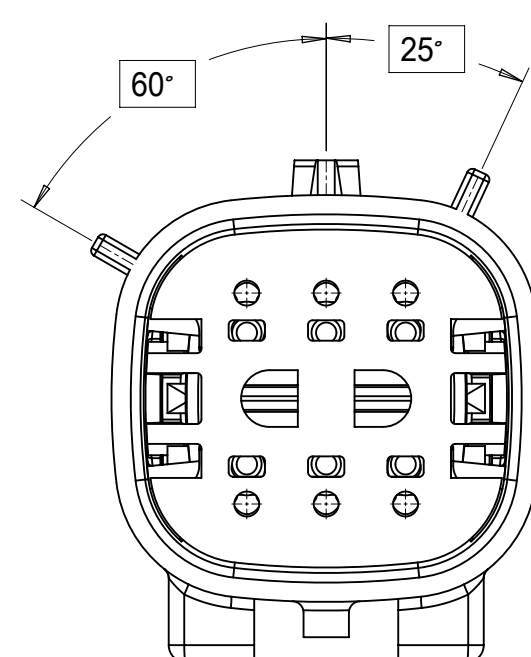

SHEET DESCRIPTION
CONFIGURATIONS

2X2 - STANDARD (STD)

2X2 - UL V0*

2X3 - STANDARD (STD)

2X3 - LENGTHENED

2X4 - STANDARD (STD)

2X6 - STANDARD (STD)

2X8 - STANDARD (STD)

2X10 - STANDARD (STD)

2X10 - UL V0*

UL V0 UNIQUE FEATURE
Partial1
SCALE 10:1

* MINOR GEOMETRY CHANGE THAN STANDARD CONFIGURATION.
SEE NOTE 2a FOR MORE INFORMATION

SYMBOLS	THIS DRAWING CONTAINS INFORMATION THAT IS PROPRIETARY TO MOLEX ELECTRONIC TECHNOLOGIES, LLC AND SHOULD NOT BE USED WITHOUT WRITTEN PERMISSION		CURRENT REV DESC:				
	DIMENSION UNITS	SCALE					
▽ = 0	mm	1.5:1	GENERAL TOLERANCES (UNLESS SPECIFIED)		INITIAL REVISION:		
▽ = 0	ANGULAR TOL ± 1.0°		4 PLACES ±		DRWN: APROFFITT 2014/04/28		
▽ = 0	3 PLACES ±		2 PLACES ± 0.1		APPR: VKOSHY 2014/05/14		
▽ = 0	2 PLACES ± 0.2		1 PLACE ±		DRAFT WHERE APPLICABLE MUST REMAIN WITHIN DIMENSIONS		
▽ = 0	0 PLACES ±		THIRD ANGLE PROJECTION		DRAWING SERIES		
▽ = 0	0 PLACES ±		A1-SIZE		33482		
DOCUMENT NUMBER					DOC TYPE DOC PART REVISION		
SD-33482-0001					PSD 001 E2		
MATERIAL NUMBER					CUSTOMER		
GENERAL MARKET					SHEET NUMBER		
					2 OF 11		

SHEET DESCRIPTION
KEY CONFIGURATIONS

2X2

KEY A

KEY B

KEY C

KEY D

2X3

KEY A

KEY B

KEY C

KEY D

2X4

KEY A

KEY B

KEY C

KEY D