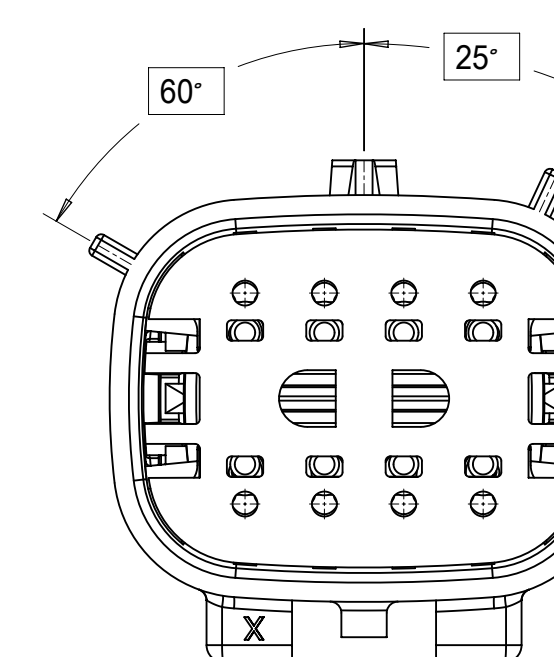

2X10 - STANDARD (STD)

2X10 - UL V0*

UL V0 UNIQUE FEATURE
Partial1
SCALE 10:1

* MINOR GEOMETRY CHANGE THAN STANDARD CONFIGURATION.
SEE NOTE 2a FOR MORE INFORMATION

SYMBOLS	THIS DRAWING CONTAINS INFORMATION THAT IS PROPRIETARY TO MOLEX ELECTRONIC TECHNOLOGIES, LLC AND SHOULD NOT BE USED WITHOUT WRITTEN PERMISSION		CURRENT REV DESC:				
	DIMENSION UNITS	SCALE					
▽ = 0	mm	1.5:1	GENERAL TOLERANCES (UNLESS SPECIFIED)		INITIAL REVISION:		
▽ = 0	ANGULAR TOL ± 1.0°		4 PLACES ±		DRWN: APROFFITT 2014/04/28		
▽ = 0	3 PLACES ±		2 PLACES ± 0.1		APPR: VKOSHY 2014/05/14		
▽ = 0	2 PLACES ± 0.2		1 PLACE ±		DRAFT WHERE APPLICABLE MUST REMAIN WITHIN DIMENSIONS		
▽ = 0	0 PLACES ±		THIRD ANGLE PROJECTION		DRAWING SERIES		
▽ = 0	0 PLACES ±		A1-SIZE		33482		
DOCUMENT NUMBER					DOC TYPE DOC PART REVISION		
SD-33482-0001					PSD 001 E2		
MATERIAL NUMBER					CUSTOMER		
GENERAL MARKET					SHEET NUMBER		
					2 OF 11		

SHEET DESCRIPTION
KEY CONFIGURATIONS

2X2

KEY A

KEY B

KEY C

KEY D

2X3

KEY A

KEY B

KEY C

KEY D

2X4

KEY A

KEY B

KEY C

KEY D