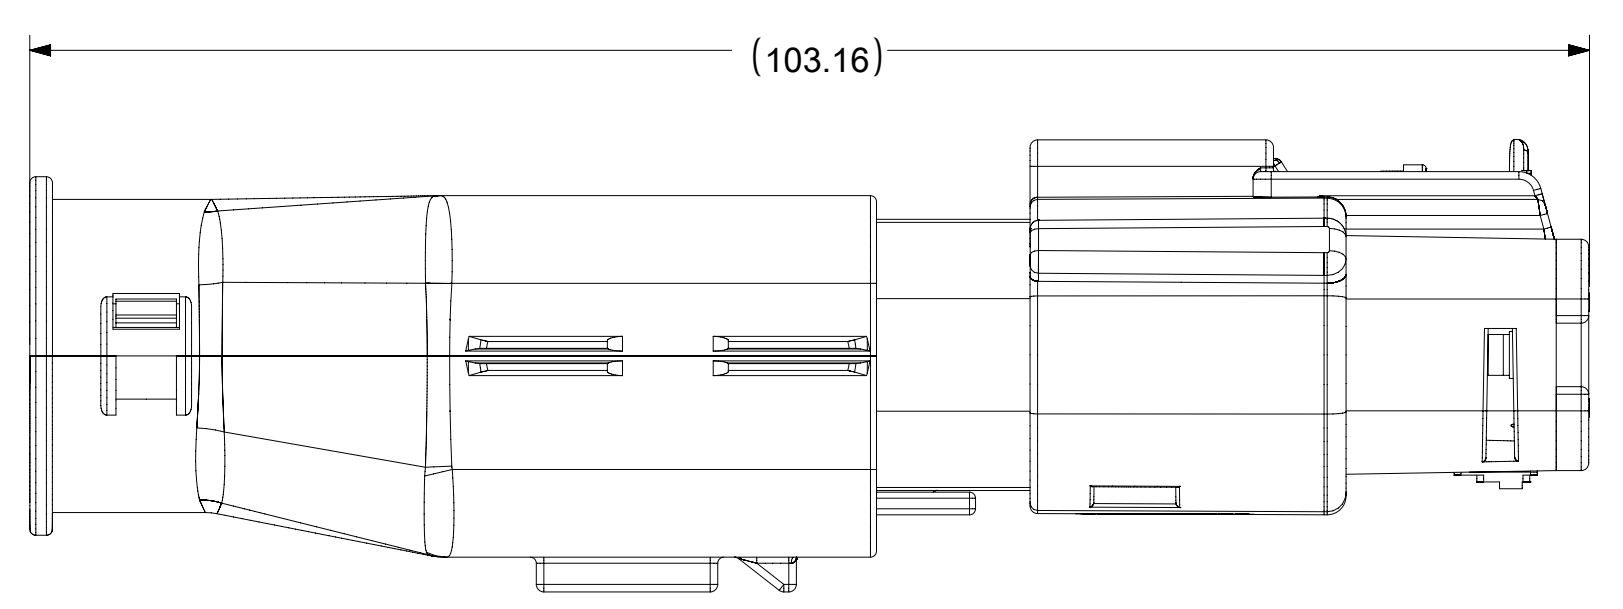

SHEET DESCRIPTION
SCHLEMMER BACKSHELL CONFIGURATIONS

CKT	BLADE CONFIGURATION	RECEPTACLE CONFIGURATION	DIMENSIONS				
			M	N	P	R	T
2X3	STANDARD	STANDARD	106.83	32.75	31.75	29.00	29.50
	LENGTHENED		108.71				
2X4	STANDARD	STANDARD	106.83	33.50	31.90	30.70	30.70
2X6	STANDARD	STANDARD	106.83	37.84	37.27	35.83	36.83

BLADE SEALED ASSEMBLY WITH BLADE BACKSHELL

SYMBOLS THIS DRAWING CONTAINS INFORMATION THAT IS PROPRIETARY TO MOLEX ELECTRONIC TECHNOLOGIES, LLC AND SHOULD NOT BE USED WITHOUT WRITTEN PERMISSION DIMENSION UNITS: mm SCALE: 2:1 GENERAL TOLERANCES (UNLESS SPECIFIED): ANGULAR TOL: ± 1.0° 4 PLACES: ± 3 PLACES: ± 2 PLACES: ± 0.1 1 PLACE: ± 0.2 0 PLACES: ± DRAFT WHERE APPLICABLE MUST REMAIN WITHIN DIMENSIONS	CURRENT REV DESC:			
	EC NO: 171650 DRWN: PMANJUNATHAC 2018/01/03 CHK'D: MVANSLAMBROU 2018/02/16 APPR: MVANSLAMBROU 2018/02/16			PRODUCT CUSTOMER DRAWING
INITIAL REVISION:		DOCUMENT NUMBER	DOC TYPE | DOC PART | REVISION	
DRWN: APROFFITT 2014/04/28 APPR: VKOSHY 2014/05/14		SD-33482-0001	PSD | 001 | E2	
THIRD ANGLE PROJECTION	DRAWING	MATERIAL NUMBER	CUSTOMER	
	A1-SIZE	33482	GENERAL MARKET	
SERIES		SHEET NUMBER		
10 OF 11		10 OF 11