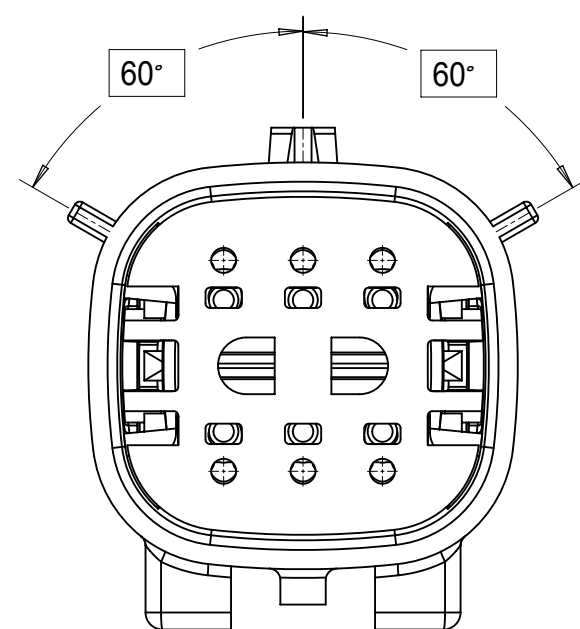

SHEET DESCRIPTION
CONFIGURATIONS

2X2 - STANDARD (STD)

2X2 - UL V0*

2X3 - STANDARD (STD)

2X3 - LENGTHENED

2X4 - STANDARD (STD)

2X6 - STANDARD (STD)

2X8 - STANDARD (STD)

2X10 - STANDARD (STD)

2X10 - UL V0*

UL V0 UNIQUE FEATURE
Partial1
SCALE 10:1

* MINOR GEOMETRY CHANGE THAN STANDARD CONFIGURATION.
SEE NOTE 2a FOR MORE INFORMATION

SYMBOLS	THIS DRAWING CONTAINS INFORMATION THAT IS PROPRIETARY TO MOLEX ELECTRONIC TECHNOLOGIES, LLC AND SHOULD NOT BE USED WITHOUT WRITTEN PERMISSION		CURRENT REV DESC:				
	DIMENSION UNITS	SCALE					
▽ = 0	mm	1.5:1	GENERAL TOLERANCES (UNLESS SPECIFIED)		INITIAL REVISION:		
▽ = 0	ANGULAR TOL ± 1.0°		4 PLACES ±		DRWN: APROFFITT 2014/04/28		
▽ = 0	3 PLACES ±		2 PLACES ± 0.1		APPR: VKOSHY 2014/05/14		
▽ = 0	2 PLACES ± 0.2		1 PLACE ±		DRAFT WHERE APPLICABLE MUST REMAIN WITHIN DIMENSIONS		
▽ = 0	0 PLACES ±		THIRD ANGLE PROJECTION		DRAWING SERIES		
▽ = 0	0 PLACES ±		A1-SIZE		33482		
DOCUMENT NUMBER					DOC TYPE DOC PART REVISION		
SD-33482-0001					PSD 001 E2		
MATERIAL NUMBER					CUSTOMER		
GENERAL MARKET					SHEET NUMBER		
					2 OF 11		

SHEET DESCRIPTION
KEY CONFIGURATIONS

2X2

KEY A

KEY B

KEY C

KEY D

2X3

KEY A

KEY B

KEY C

KEY D

2X4

KEY A

KEY B

KEY C

KEY D