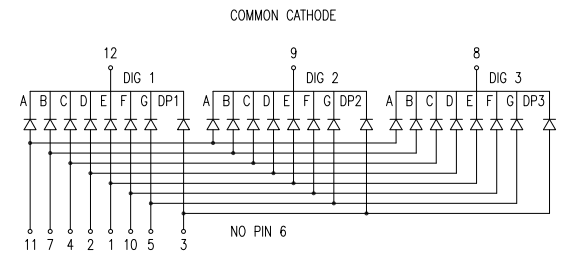

PART NUMBER	LDT-N2804RI	REV.	A
DATE	E.C.N. NUMBER AND REVISION COMMENTS		REV.
07.26.12	E.C.N. #10BRDR. & REDRAWN.		A

ELECTRO-OPTICAL CHARACTERISTICS Ta=25°C If=10mA

PARAMETER	MIN	TYP	MAX	UNITS	TEST COND
PEAK WAVELENGTH		635		nm	
FORWARD VOLTAGE		2.0	2.5	Vf	
REVERSE VOLTAGE	5.0			Vr	Ir=100µA
AXIAL INTENSITY		1400		µcd	If=10mA
EMITTED COLOR:	RED				
FACE COLOR:	GRAY				
LENS FINISH:	MILKY WHITE DIFFUSED				

LIMITS OF SAFE OPERATION AT 25°C PER CHIP

PARAMETER	MAX	UNITS
PEAK FORWARD CURRENT*	150	mA
STEADY CURRENT	30	mA
POWER DISSIPATION	105	mW
DERATE FROM 25°C	-1.2	mW/°C
OPERATING TEMP.	-40 TO +85	°C
STORAGE TEMP.	-40 TO +85	°C
SOLDERING TEMP.	+260	°C
2.0mm FROM BODY	3	SEC.

\* t<10µs

REPLACES PART #: LDT-N284RI

\*UNLESS OTHERWISE SPECIFIED TOLERANCES PER DECIMAL PRECISION ARE: X=±1 (±0.039), X.X=±0.5 (±0.020), X.XX=±0.25 (±0.010), X.XXX=±0.127 (±0.005). LEAD SIZE=±0.05 (±0.002), LEAD LENGTH=±0.75 (±0.030). MIN= <sup>+DECIMAL PRECISION</sup> <sub>-0.00</sub> MAX= <sup>+0.00</sup> <sub>-DECIMAL PRECISION</sub>