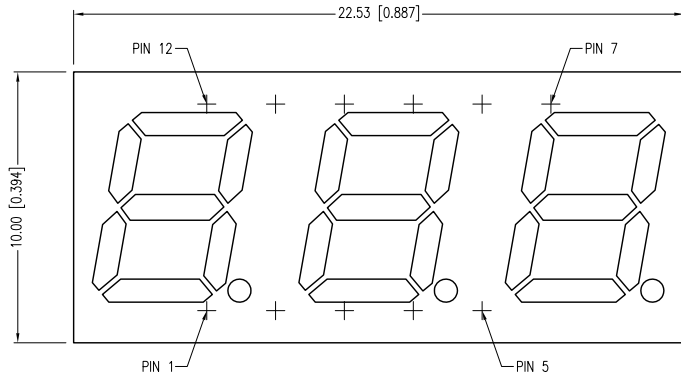

PART NUMBER	LDT-N2804RI	REV.	A
DATE	E.C.N. NUMBER AND REVISION COMMENTS		REV.
07.26.12	E.C.N. #10BRDR. & REDRAWN.		A

ELECTRO-OPTICAL CHARACTERISTICS Ta=25°C If=10mA

PARAMETER	MIN	TYP	MAX	UNITS	TEST COND
PEAK WAVELENGTH		635		nm	
FORWARD VOLTAGE		2.0	2.5	Vf	
REVERSE VOLTAGE	5.0			Vr	Ir=100µA
AXIAL INTENSITY		1400		µcd	If=10mA
EMITTED COLOR:	RED				
FACE COLOR:	GRAY				
LENS FINISH:	MILKY WHITE DIFFUSED				

LIMITS OF SAFE OPERATION AT 25°C PER CHIP

PARAMETER	MAX	UNITS
PEAK FORWARD CURRENT*	150	mA
STEADY CURRENT	30	mA
POWER DISSIPATION	105	mW
DERATE FROM 25°C	-1.2	mW/°C
OPERATING TEMP.	-40 TO +85	°C
STORAGE TEMP.	-40 TO +85	°C
SOLDERING TEMP.	+260	°C
2.0mm FROM BODY	3	SEC.

\* t<10µs

REPLACES PART #: LDT-N284RI

\*UNLESS OTHERWISE SPECIFIED TOLERANCES PER DECIMAL PRECISION ARE: X=±1 (±0.039), X.X=±0.5 (±0.020), X.XX=±0.25 (±0.010), X.XXX=±0.127 (±0.005). LEAD SIZE=±0.05 (±0.002), LEAD LENGTH=±0.75 (±0.030). MIN= <sup>+DECIMAL PRECISION</sup> <sub>-0.00</sub> MAX= <sup>+0.00</sup> <sub>-DECIMAL PRECISION</sub>