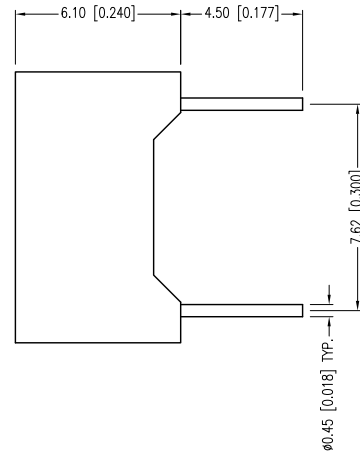

PART NUMBER	LDT-N2804RI	REV.	A
DATE	E.C.N. NUMBER AND REVISION COMMENTS		REV.
07.26.12	E.C.N. #10BRDR. & REDRAWN.		A

ELECTRO-OPTICAL CHARACTERISTICS Ta=25°C If=10mA

PARAMETER	MIN	TYP	MAX	UNITS	TEST COND
PEAK WAVELENGTH		635		nm	
FORWARD VOLTAGE		2.0	2.5	Vf	
REVERSE VOLTAGE	5.0			Vr	Ir=100µA
AXIAL INTENSITY		1400		µcd	If=10mA
EMITTED COLOR:	RED				
FACE COLOR:	GRAY				
LENS FINISH:	MILKY WHITE DIFFUSED				

LIMITS OF SAFE OPERATION AT 25°C PER CHIP

PARAMETER	MAX	UNITS
PEAK FORWARD CURRENT*	150	mA
STEADY CURRENT	30	mA
POWER DISSIPATION	105	mW
DERATE FROM 25°C	-1.2	mW/°C
OPERATING TEMP.	-40 TO +85	°C
STORAGE TEMP.	-40 TO +85	°C
SOLDERING TEMP.	+260	°C
2.0mm FROM BODY	3	SEC.

\* t<10µs

REPLACES PART #: LDT-N284RI

\*UNLESS OTHERWISE SPECIFIED TOLERANCES PER DECIMAL PRECISION ARE: X=±1 (±0.039), X.X=±0.5 (±0.020), X.XX=±0.25 (±0.010), X.XXX=±0.127 (±0.005). LEAD SIZE=±0.05 (±0.002), LEAD LENGTH=±0.75 (±0.030). MIN= <sup>+DECIMAL PRECISION</sup> <sub>-0.00</sub> MAX= <sup>+0.00</sup> <sub>-DECIMAL PRECISION</sub>