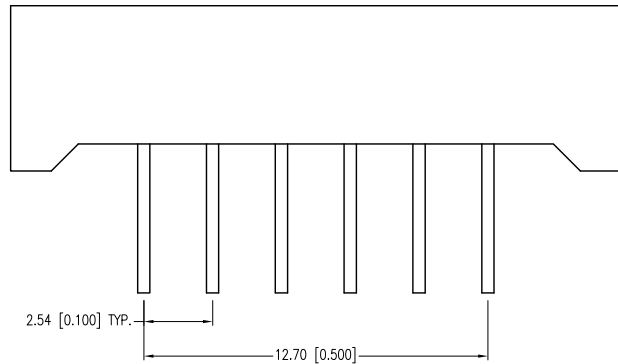

PART NUMBER	LDT-N2804RI	REV.	A
DATE	E.C.N. NUMBER AND REVISION COMMENTS		REV.
07.26.12	E.C.N. #10BRDR. & REDRAWN.		A

ELECTRO-OPTICAL CHARACTERISTICS Ta=25°C If=10mA

PARAMETER	MIN	TYP	MAX	UNITS	TEST COND
PEAK WAVELENGTH		635		nm	
FORWARD VOLTAGE		2.0	2.5	Vf	
REVERSE VOLTAGE	5.0			Vr	Ir=100µA
AXIAL INTENSITY		1400		µcd	If=10mA
EMITTED COLOR:	RED				
FACE COLOR:	GRAY				
LENS FINISH:	MILKY WHITE DIFFUSED				

LIMITS OF SAFE OPERATION AT 25°C PER CHIP

PARAMETER	MAX	UNITS
PEAK FORWARD CURRENT*	150	mA
STEADY CURRENT	30	mA
POWER DISSIPATION	105	mW
DERATE FROM 25°C	-1.2	mW/°C
OPERATING TEMP.	-40 TO +85	°C
STORAGE TEMP.	-40 TO +85	°C
SOLDERING TEMP.	+260	°C
2.0mm FROM BODY	3	SEC.

\* t<10µs

REPLACES PART #: LDT-N284RI

\*UNLESS OTHERWISE SPECIFIED TOLERANCES PER DECIMAL PRECISION ARE: X=±1 (±0.039), X.X=±0.5 (±0.020), X.XX=±0.25 (±0.010), X.XXX=±0.127 (±0.005). LEAD SIZE=±0.05 (±0.002), LEAD LENGTH=±0.75 (±0.030). MIN= <sup>+DECIMAL PRECISION</sup> <sub>-0.00</sub> MAX= <sup>+0.00</sup> <sub>-DECIMAL PRECISION</sub>