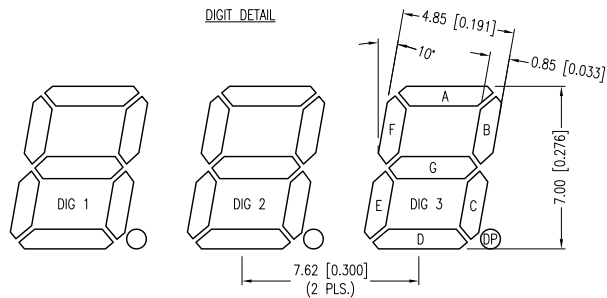

PART NUMBER	LDT-N2804RI	REV.	A
DATE	E.C.N. NUMBER AND REVISION COMMENTS		REV.
07.26.12	E.C.N. #10BRDR. & REDRAWN.		A

ELECTRO-OPTICAL CHARACTERISTICS Ta=25°C If=10mA

PARAMETER	MIN	TYP	MAX	UNITS	TEST COND
PEAK WAVELENGTH		635		nm	
FORWARD VOLTAGE		2.0	2.5	Vf	
REVERSE VOLTAGE	5.0			Vr	Ir=100µA
AXIAL INTENSITY		1400		µcd	If=10mA
EMITTED COLOR:	RED				
FACE COLOR:	GRAY				
LENS FINISH:	MILKY WHITE DIFFUSED				

LIMITS OF SAFE OPERATION AT 25°C PER CHIP

PARAMETER	MAX	UNITS
PEAK FORWARD CURRENT*	150	mA
STEADY CURRENT	30	mA
POWER DISSIPATION	105	mW
DERATE FROM 25°C	-1.2	mW/°C
OPERATING TEMP.	-40 TO +85	°C
STORAGE TEMP.	-40 TO +85	°C
SOLDERING TEMP.	+260	°C
2.0mm FROM BODY	3	SEC.

\* t<10µs

REPLACES PART #: LDT-N284RI

\*UNLESS OTHERWISE SPECIFIED TOLERANCES PER DECIMAL PRECISION ARE: X=±1 (±0.039), X.X=±0.5 (±0.020), X.XX=±0.25 (±0.010), X.XXX=±0.127 (±0.005). LEAD SIZE=±0.05 (±0.002), LEAD LENGTH=±0.75 (±0.030). MIN= <sup>+DECIMAL PRECISION</sup> <sub>-0.00</sub> MAX= <sup>+0.00</sup> <sub>-DECIMAL PRECISION</sub>