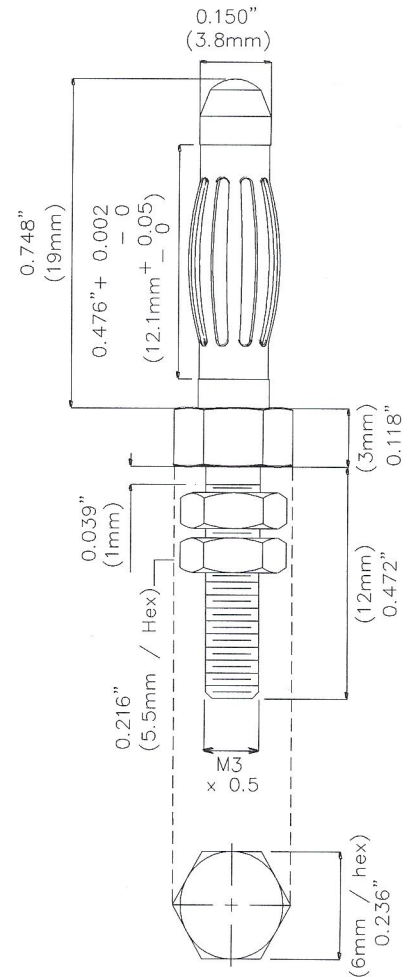

MUELLER®

MODEL: BU-P72918

Banana Plug with M3 Stud

Mates with any standard 4mm Banana jack
Packaged (10 per Bag)

MATERIALS:

Connector – Nickel Plated Brass

RATING:

Current: 36 Amps

Voltage: Hands free testing to 5000 VMRS Max.

Mouser Electronics

Authorized Distributor

Click to View Pricing, Inventory, Delivery & Lifecycle Information:

[Mueller Electric:](#)

[BU-P72918](#)