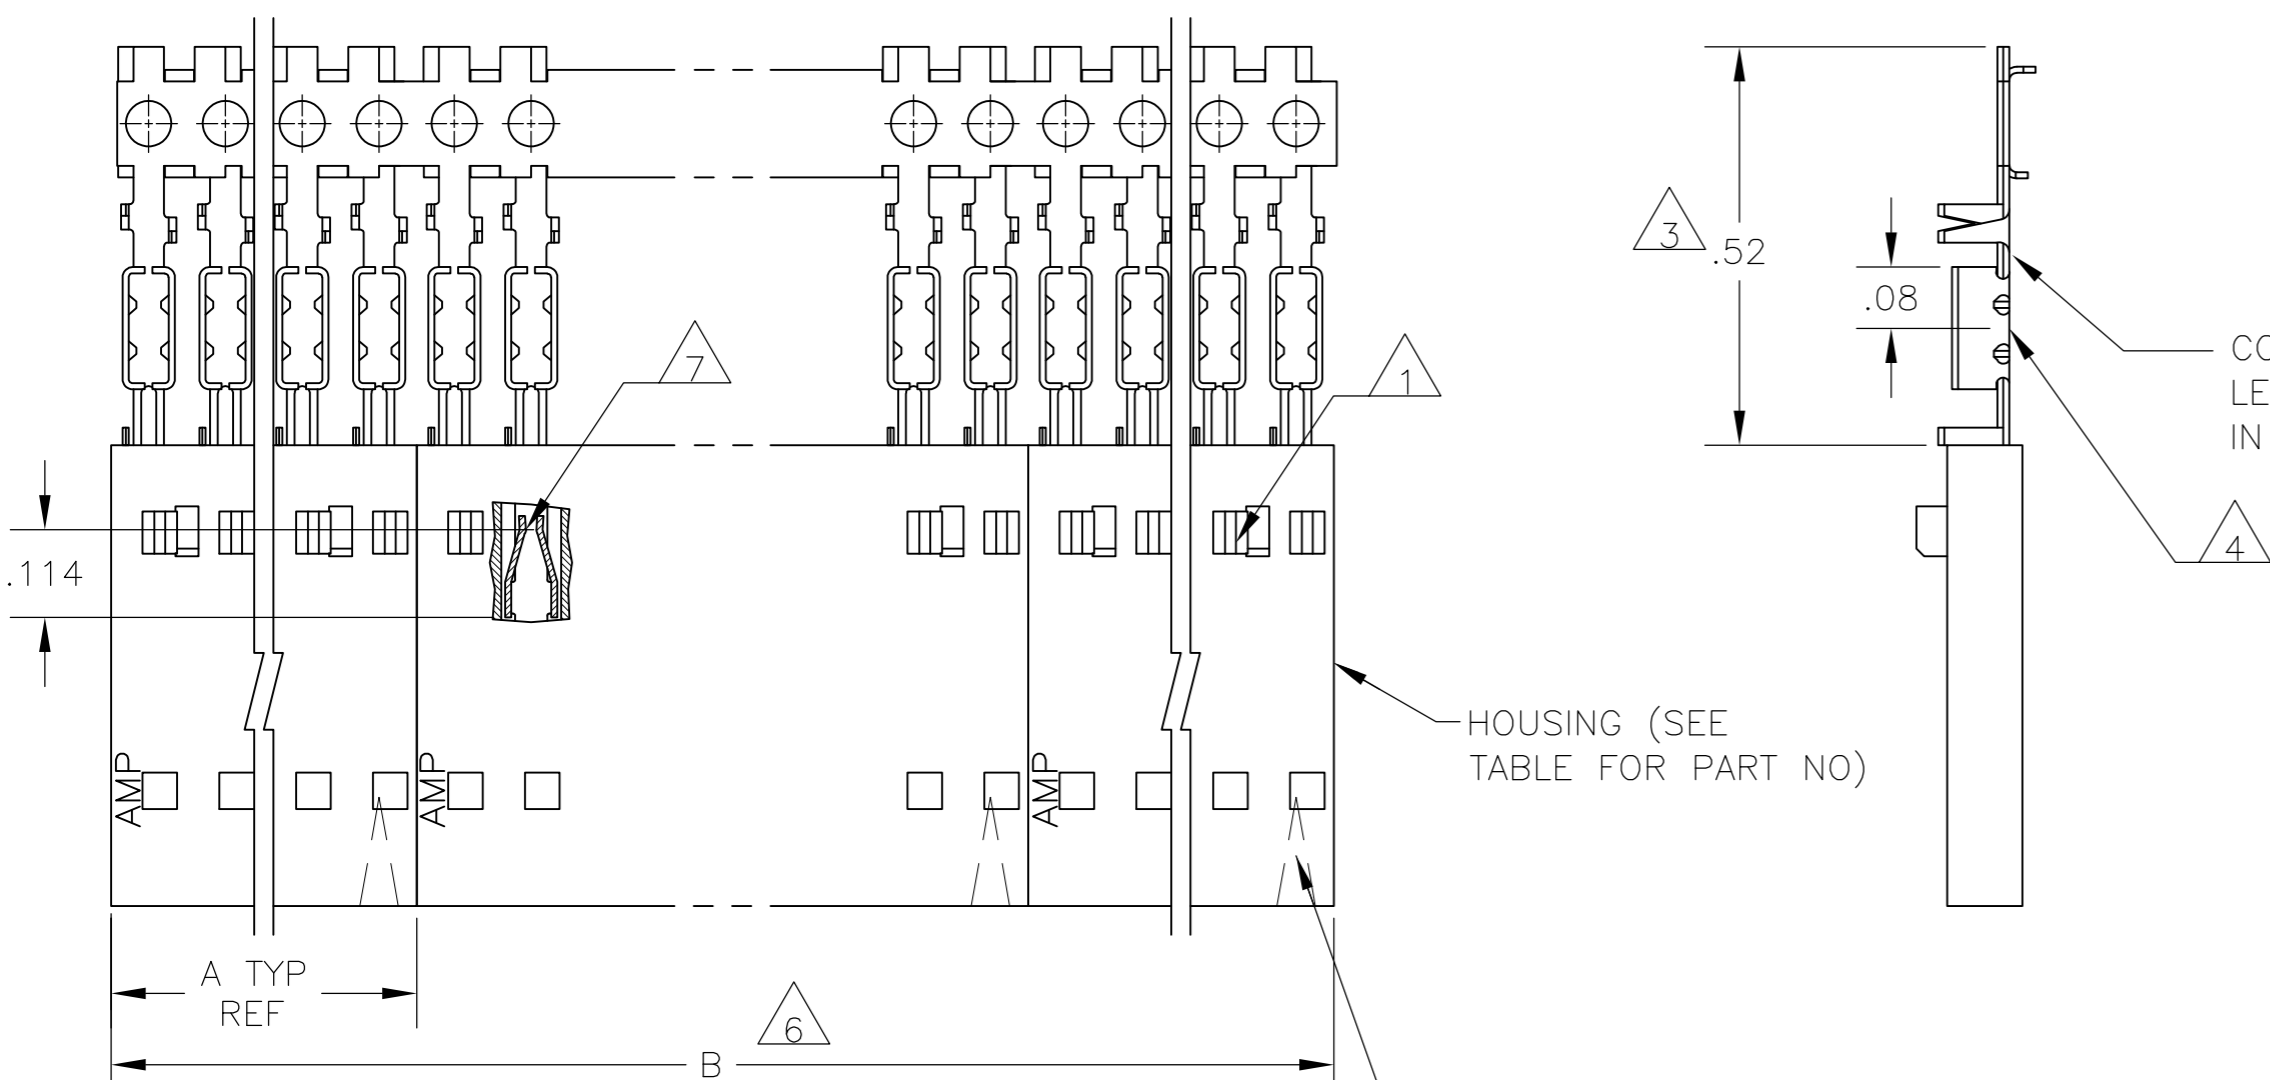

EXAMPLE: STRIP ASSEMBLY
SCALE 2:1

PLATING	6	B	A	HOUSING PART NUMBER	NO OF POSN	ASSEMBLY PART NUMBER ON STRIP		
14	OBSOLETE	13	2	2.40	1.198	1-103648-1	12	6-103968-1
14	OBSOLETE	13	2	2.20	1.098	1-103648-0	11	6-103968-0
14	OBSOLETE	13	2	2.00	.998	103648-9	10	5-103968-9
14	OBSOLETE	13	2	1.80	.898	103648-8	9	5-103968-8
		13	2	1.60	.798	103648-7	8	5-103968-7
14	OBSOLETE	13	2	1.40	.698	103648-6	7	5-103968-6
14	OBSOLETE	13	4	2.39	.598	103648-5	6	5-103968-5
		13	4	1.99	.498	103648-4	5	5-103968-4
		13	5	1.99	.398	103648-3	4	5-103968-3
		13	8	2.40	.298	103648-2	3	5-103968-2
		13	10	2.00	.198	103648-1	2	5-103968-1
	11	10	2	2.00	.998	103648-9	10	1-103968-2
14	OBSOLETE	9	2	2.40	1.198	1-103648-1	12	1-103968-1
14	OBSOLETE	9	2	2.20	1.098	1-103648-0	11	1-103968-0
14	OBSOLETE	9	2	2.00	.998	103648-9	10	103968-9
14	OBSOLETE	9	2	1.80	.898	103648-8	9	103968-8
		9	2	1.60	.798	103648-7	8	103968-7
14	OBSOLETE	9	2	1.40	.698	103648-6	7	103968-6
14	OBSOLETE	9	4	2.39	.598	103648-5	6	103968-5
		9	4	1.99	.498	103648-4	5	103968-4
		9	5	1.99	.398	103648-3	4	103968-3
		9	8	2.40	.298	103648-2	3	103968-2
		9	10	2.00	.198	103648-1	2	103968-1

Tyco Electronics Corporation Harrisburg, Pa 17105-3608
 RCPT ASSY, AMPMODU MTE, SINGLE ROW, .100 C/L, WITH GUIDE RIBS, FOR #22-#26 AWG WIRE SIZE, STRIP FORM
 SIZE A2 CAGE CODE 00779 DRAWING NO 103968 RESTRICTED TO -
 SCALE 4:1 SHEET 1 OF 1 REV K1