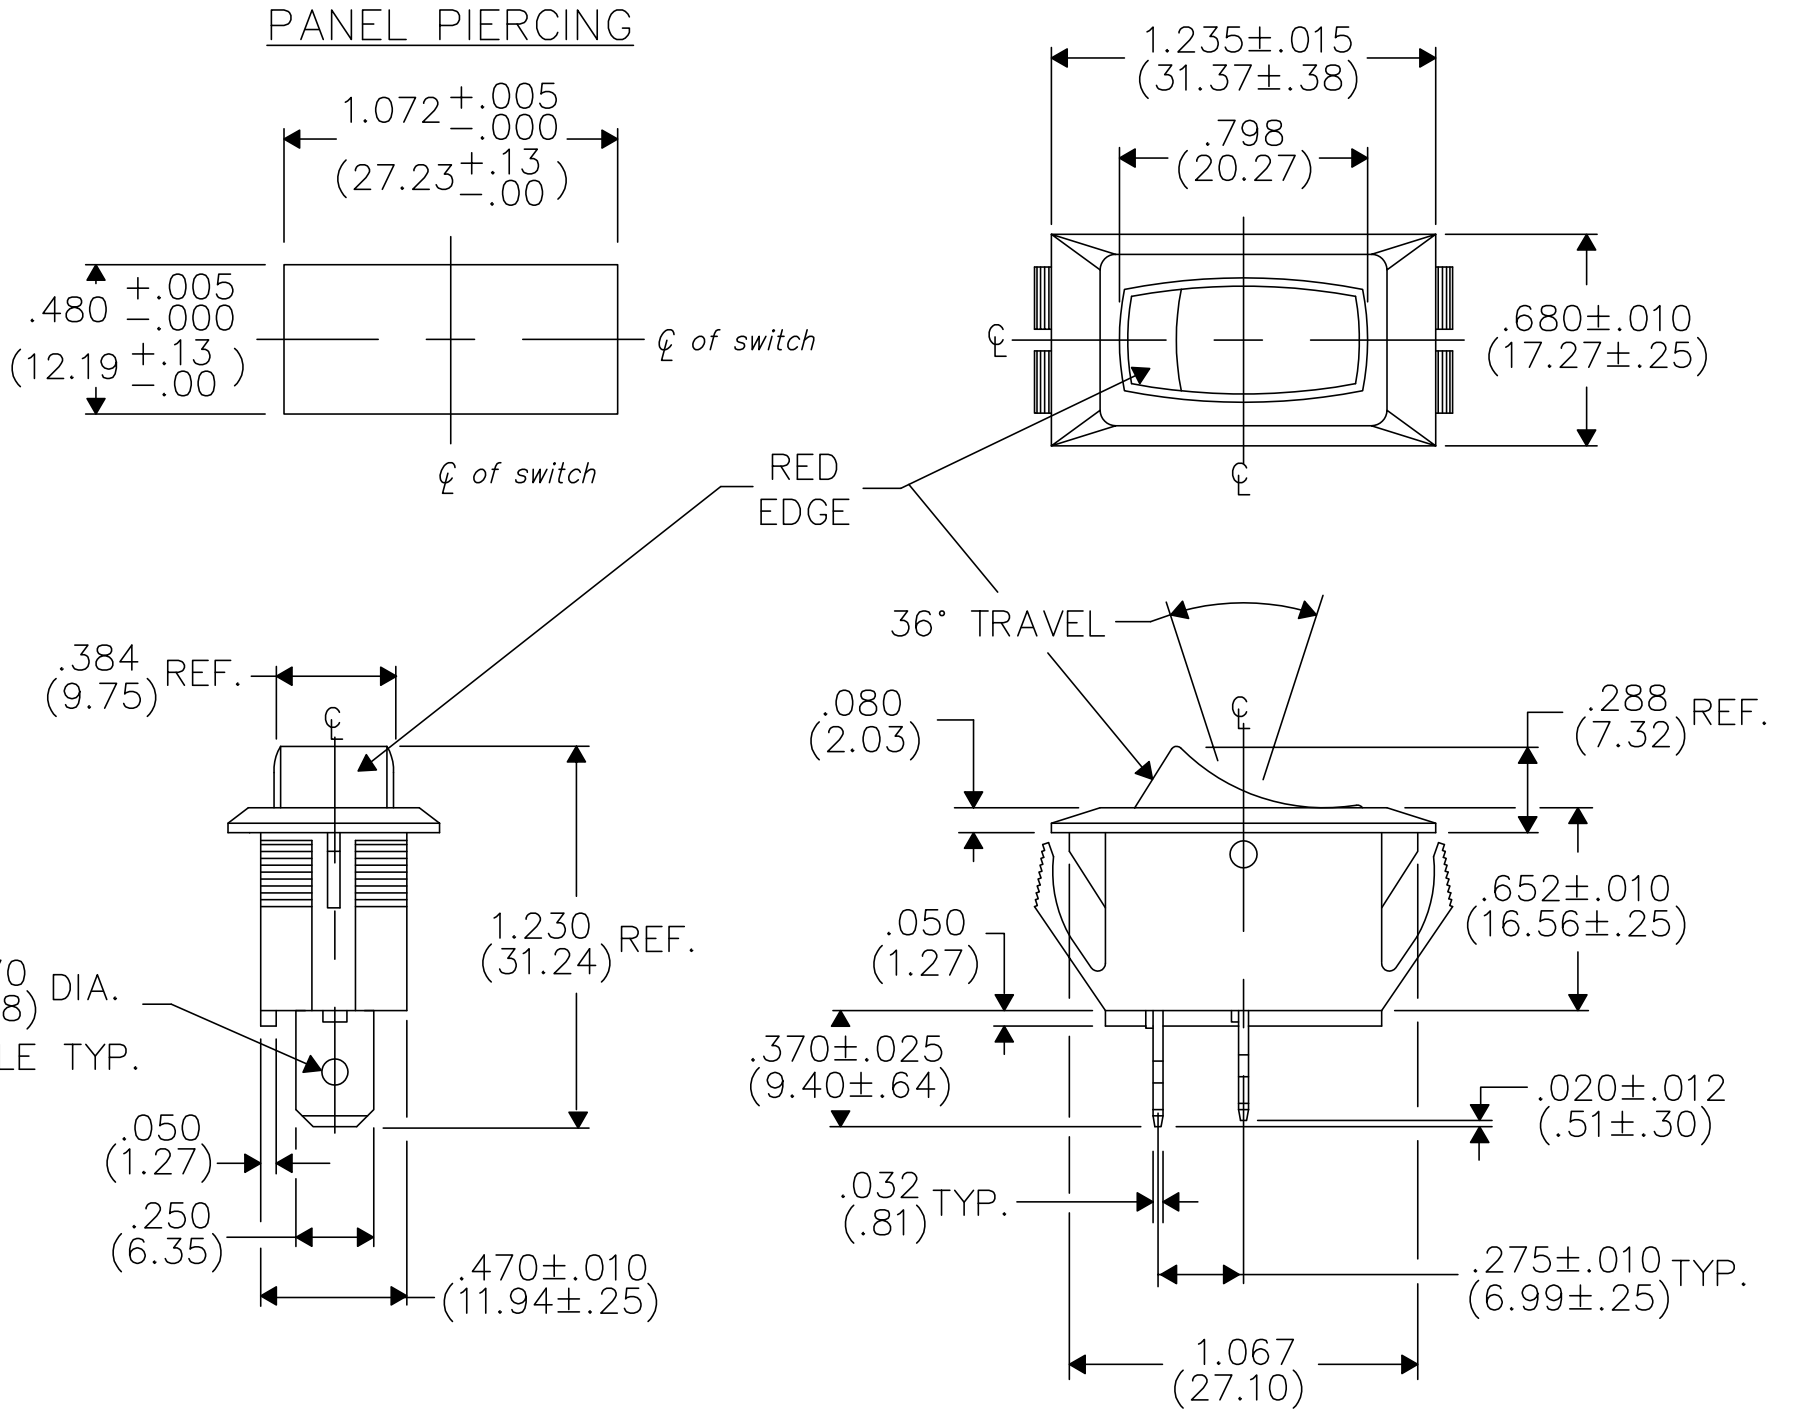

DIMENSIONS IN INCHES (MILLIMETERS)
DO NOT SCALE DRAWING

Dwg. No.
NAA-211-B131-00

E
D
C
B
A

1 2 3 4 5 6 7 8 9 10

B-FORMAT 2002
REVISIONS
0
RELEASED.
DGW 10-21-2003
Oct. 24, 2003

CW INDUSTRIES
Southampton, Pa. 18966

TOLERANCES UNLESS OTHERWISE SPECIFIED

2 Place Decimal ±.010	METRIC
3 Place Decimal ±.005	1 Place Dec. ±.25mm
Angles ±1°	2 Place Dec. ±.13mm

Made for: CW IND.
Drawn by: DGW 10-21-2003
Checked by: GG 10-22-03
Approval: BF 10-22-3

Title: ASSEMBLY
S.P.S.T. ROCKER SWITCH
NON-POLARIZED
1.072 x .450 PANEL

Division: SWITCH

Dwg. No.
NAA-211-B131-00

PDF File Made

Mouser Electronics

Authorized Distributor

Click to View Pricing, Inventory, Delivery & Lifecycle Information: