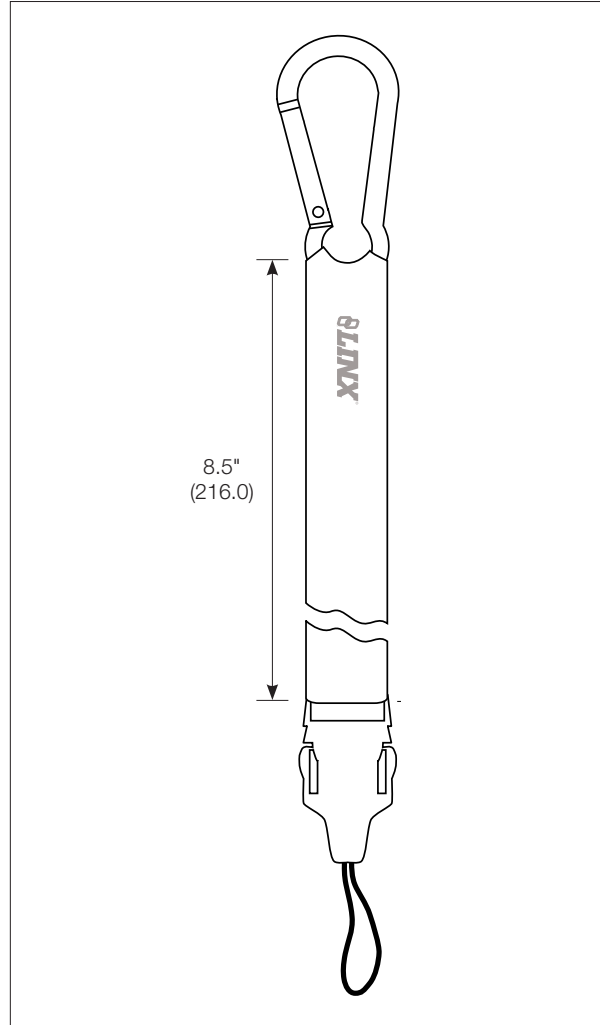

OTX-ACC-LSH-8.5

Data Sheet

Product Description

The handy 8.5 inch leash is fitted with a carabiner at one end and a cell phone-type loop at the other. This allows for convenient carrying alternatives or attachment to fixed equipment.

Features

- Loop cord for attaching to various items
- Convenient carabiner for equipment tethering
- Standard black color
- Custom colors and lengths available for high volume orders

Ordering Information

OTX-ACC-KIT-LSH-8.5 (8.5" leash with belt clip cord)

Examples