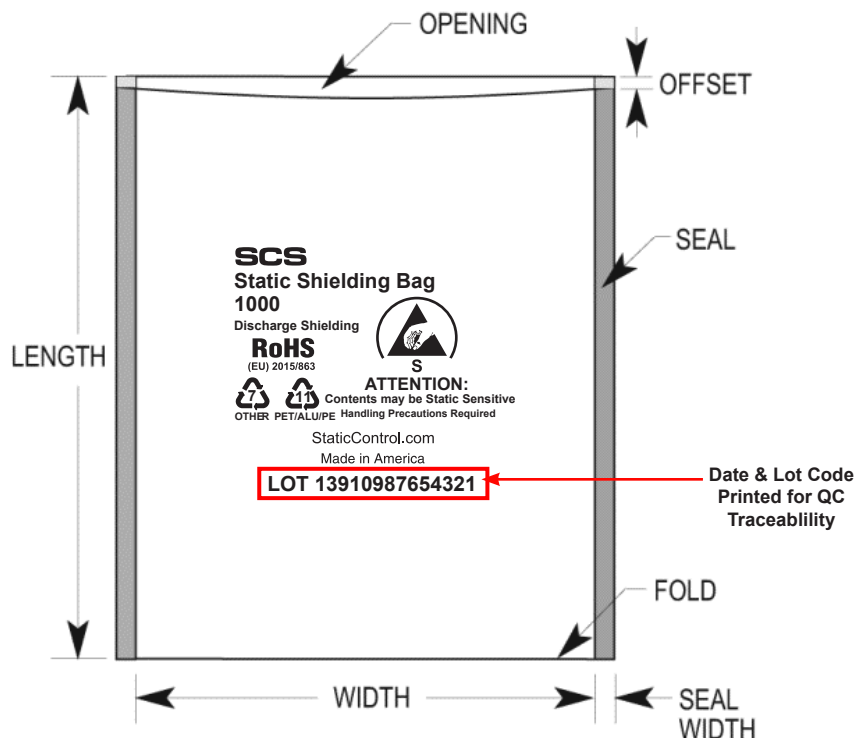

Made in the United States of America with Globally Sourced Materials

Static Control Bag Storage

SCS Static Control Bags do not have a set life span. For best results, bag inventory should be continually replenished. We recommended that bags be stored in their original packaging. The user must determine the suitability of a static control bag for use in his particular application. Bags should be stored in a dry, well ventilated room with a reasonably consistent temperature of 76°F (24°C) and be protected from exposure to direct sunlight. Bags should not be stored in ultraviolet sunlight, moisture, or heat because the aluminum shielding layer could oxidize if exposed to these conditions. Mishandling or improper storage may render a static control bag unable to perform its function. Static control bags that are ripped, torn, or scratched should be discarded. SCS, Desco Industries Inc., recommends those who are tracking the useful life of product use the shipping/invoice date as a reference. Desco Industries Inc. expressly warrants that for a period of one (1) year from the date of purchase, SCS static control bags will be free of defects in material (parts) and workmanship (labor).

Finding the manufacturing date of your bags

1. Box label - located on the outside of the box

Date is shown in the bottom right of the label in the following format: yyyy-mm-dd.

2. Case stamp - located on the outside of the box next to the box label

ZZ = machine
 MM = month
 Y = last digit of year
 RRR = sequential roll on machine ZZ
 Anything after the dashes = operator code

3. Lot Number

14 digit lot number is made up of:

SS = stamp serial number
 Y = last digit of year
 M = month