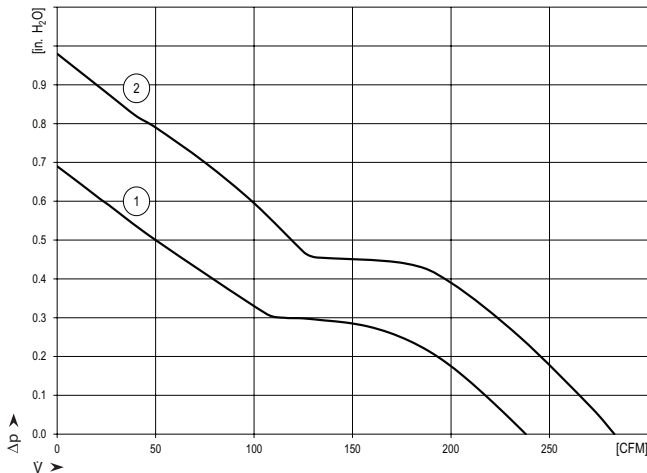

DC axial fans

Series 6400 U 172 x 150 x 51 mm

Highlights:

- Motor protection against reverse polarity and locking.
- Air exhaust over struts
- Connection via leads 310 mm AWG 22, TR 64, bared and tin-plated
- Ingress protection rating of IP68

Material: Housing: Die-cast aluminum
Impeller: Fiberglass-reinforced PA composite

Direction of rotation: Counterclockwise, seen on rotor

Nominal Data		Air flow	Nominal voltage	Voltage range	Sound pressure level	Sound power level	Ball bearings	Power input	Speed	Temperature range	Mass	Ingress Protection Rating	UL Approval	Curves
Type		CFM	VDC	VDC	dB(A)	Bel(A)		Watts	RPM	°C	g			
6424/2U		241.3	24	12...28	57	6.4	Yes	17	3400	-20...67	870	IP68	Yes	1
6448 U		241.3	48	28...60	57	6.4	Yes	17	3400	-20...67	870	IP68	Yes	1
6424 HU		283.0	24	12...28	63	7.1	Yes	26	4000	-20...55	870	IP68	Yes	2

Curves