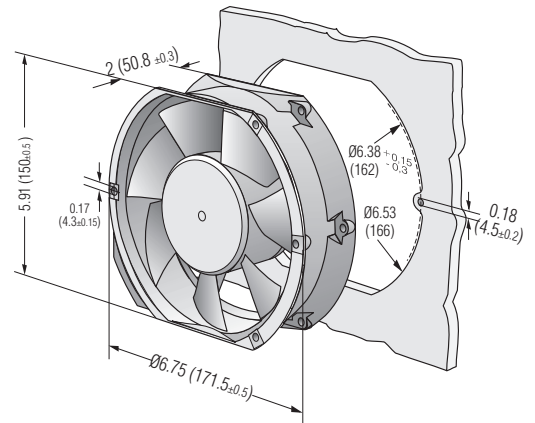

DC axial fans

Series 6400 U 172 x 150 x 51 mm

Highlights:

- Motor protection against reverse polarity and locking.
- Air exhaust over struts
- Connection via leads 310 mm AWG 22, TR 64, bared and tin-plated
- Ingress protection rating of IP68

Material: Housing: Die-cast aluminum
Impeller: Fiberglass-reinforced PA composite

Direction of rotation: Counterclockwise, seen on rotor

Nominal Data		Air flow	Nominal voltage	Voltage range	Sound pressure level	Sound power level	Ball bearings	Power input	Speed	Temperature range	Mass	Ingress Protection Rating	UL Approval	Curves
Type		CFM	VDC	VDC	dB(A)	Bel(A)		Watts	RPM	°C	g			
6424/2U		241.3	24	12...28	57	6.4	Yes	17	3400	-20...67	870	IP68	Yes	1
6448 U		241.3	48	28...60	57	6.4	Yes	17	3400	-20...67	870	IP68	Yes	1
6424 HU		283.0	24	12...28	63	7.1	Yes	26	4000	-20...55	870	IP68	Yes	2

Curves