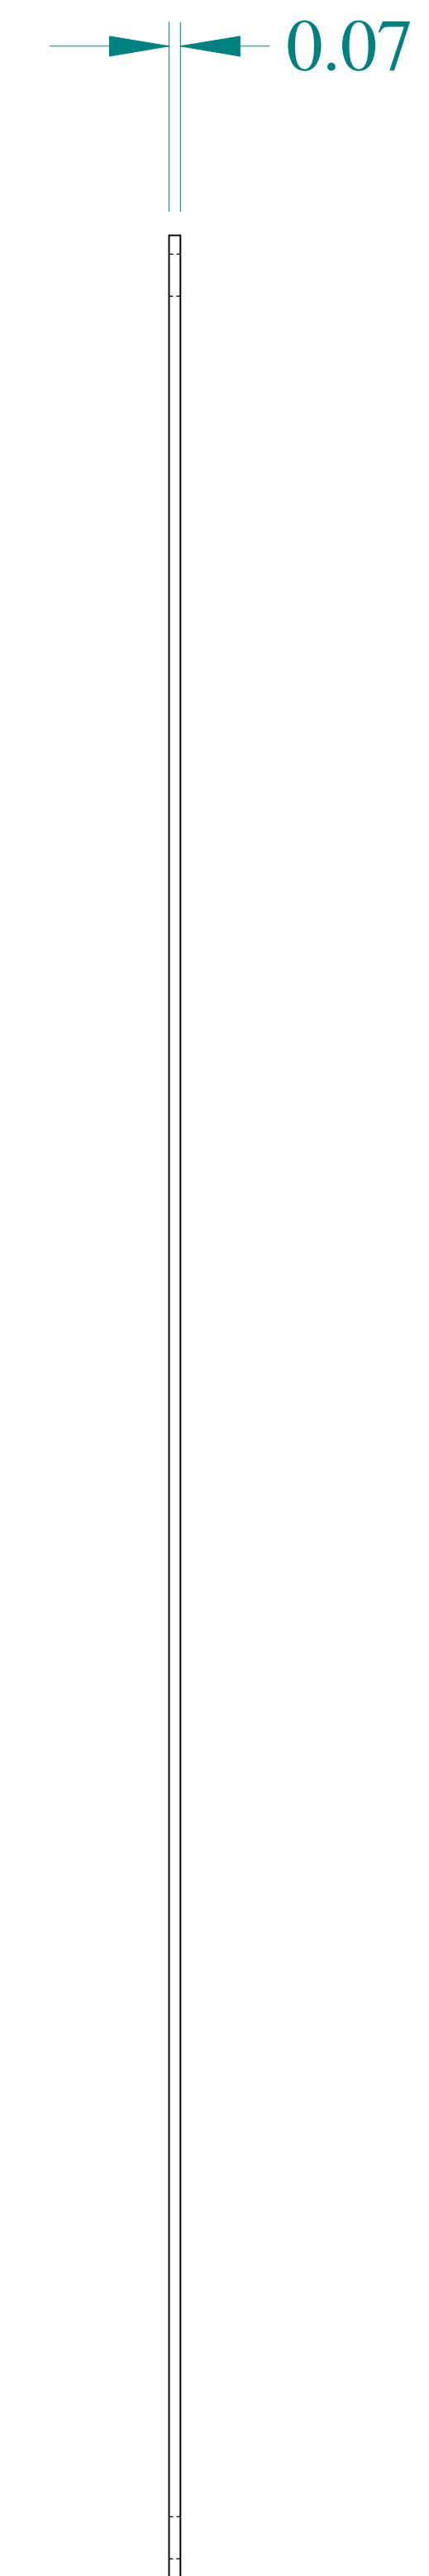

TOP VIEW

FRONT VIEW

SIDE VIEW

SIDE VIEW

ISOMETRIC VIEW

Data subject to change without notice.

Part # : 14A1509

Date : Jan. 29, 2020

Link:www.hammfg.com/14A1509