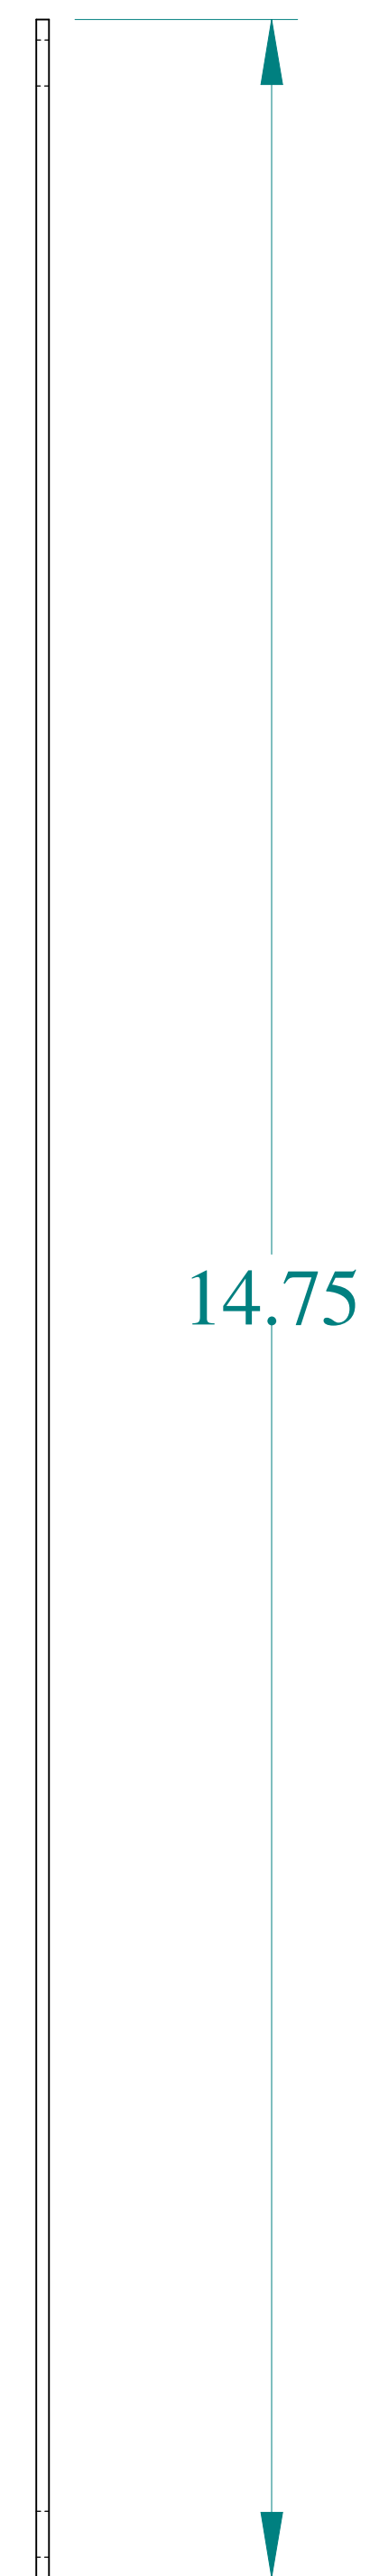

TOP VIEW

FRONT VIEW

SIDE VIEW

SIDE VIEW

ISOMETRIC VIEW

Data subject to change without notice.

Part # : 14A1509

Date : Jan. 29, 2020

Link:www.hammfg.com/14A1509